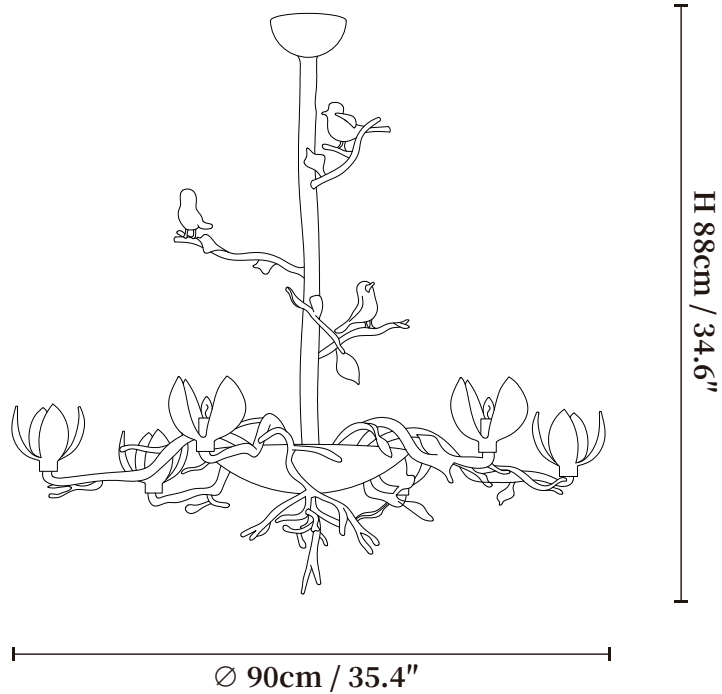

SPECIFICATION SHEET

SPECIFICATION DETAILS

*For custom options, consult factory for details

Fixture Dimensions	Ø 35.4" x H 34.6"
Light source	G9.
Wattage	~5W.
Voltage	AC 110-240V
Mounting	Hardwired.
Dimming	Compatible with dimmable bulbs (bulb not included)
Control method	Compatible with common wall switches(not included)
Finishes	White
Shade Details	White
Material	Gypsum Resin Fiberglass
Rod Length	Suspension rod is 11.8", and can be spliced as needed.