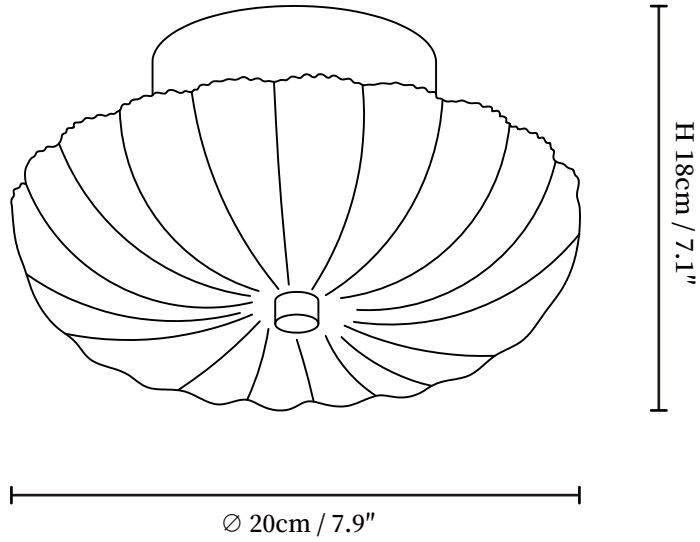

SPECIFICATION SHEET

SPECIFICATION DETAILS

*For custom options, consult factory for details

Fixture Dimensions	Ø 7.9" x H 7.1"
Light source	Integrated LED
Wattage	~25W
Voltage	AC 110-240V
Dimming	Not supported
CRI(Ra)	90+CRI
Mounting	Hardwired
LED Rated Life	30000 hours
Color Temperature	Warm Light (3000K), Neutral Light (4000K), Cool Light (6000K)
Control method	Compatible with common wall switches (not included)
Finishes	Brass, Black
Shade Details	White
Material	Metal, Brass, Glass