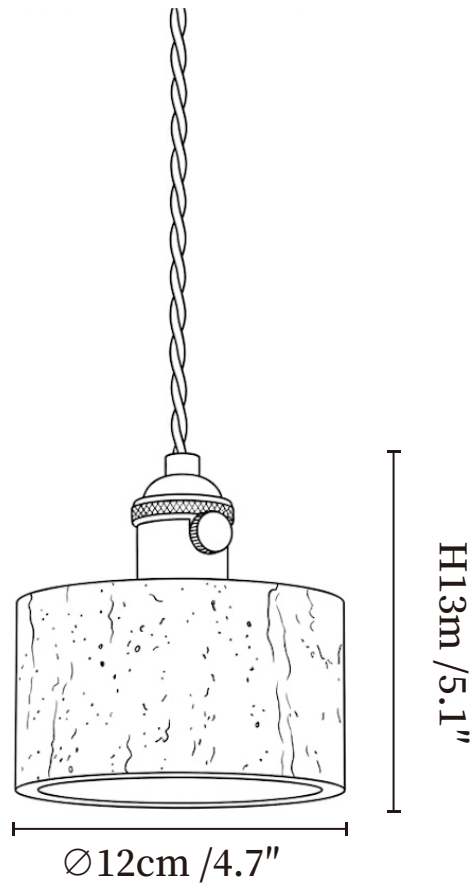

SPECIFICATION SHEET

SPECIFICATION DETAILS

*For custom options, consult factory for details

Fixture Dimensions	Ø 4.7" x H 5.1"
Light source	E26 or E27 (bulb not included)
Wattage	MAX 40W incandescent bulb or LED equivalent.
Voltage	AC 110-240V
Mounting	Hardwired.
Dimming	Compatible with dimmable bulbs (bulb not included)
Control method	Compatible with common wall switches (not included)
Finishes	Gold.
Shade Details	Yellow Travertine.
Material	Yellow Travertine, Metal.
Wire Length	The standard length of the suspended wire is 59 "(150 cm) and the length is adjustable.

SPECIFICATION SHEET

SPECIFICATION DETAILS

*For custom options, consult factory for details

Fixture Dimensions	Ø 5.9" x H 5.9"
Light source	E26 or E27(bulb not included)
Wattage	MAX 40W incandescent bulb or LED equivalent.
Voltage	AC 110-240V
Mounting	Hardwired.
Dimming	Compatible with dimmable bulbs (bulb not included)
Control method	Compatible with common wall switches(not included)
Finishes	Gold.
Shade Details	Yellow Travertine.
Material	Yellow Travertine, Metal.
Wire Length	The standard length of the suspended wire is 59 "(150 cm) and the length is adjustable.

SPECIFICATION SHEET

SPECIFICATION DETAILS

*For custom options, consult factory for details

Fixture Dimensions	Ø 5.9" x H 8.7"
Light source	E26 or E27(bulb not included)
Wattage	MAX 40W incandescent bulb or LED equivalent.
Voltage	AC 110-240V
Mounting	Hardwired.
Dimming	Compatible with dimmable bulbs (bulb not included)
Control method	Compatible with common wall switches (not included)
Finishes	Gold.
Shade Details	Yellow Travertine.
Material	Yellow Travertine, Metal.
Wire Length	The standard length of the suspended wire is 59 "(150 cm) and the length is adjustable.