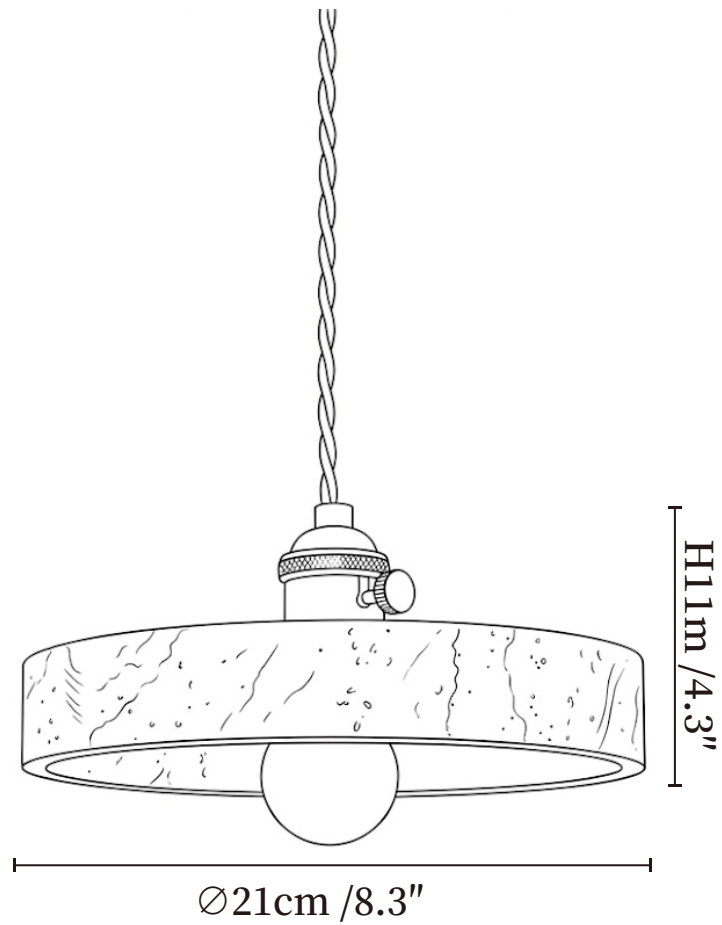

SPECIFICATION SHEET

SPECIFICATION DETAILS

*For custom options, consult factory for details

Fixture Dimensions	Ø 8.3" x H 4.3"
Light source	E26 or E27(bulb not included)
Wattage	MAX 40W incandescent bulb or LED equivalent.
Voltage	AC 110-240V
Mounting	Hardwired.
Dimming	Compatible with dimmable bulbs (bulb not included)
Control method	Compatible with common wall switches(not included)
Finishes	Gold.
Shade Details	Yellow Travertine.
Material	Yellow Travertine, Metal.
Wire Length	The standard length of the suspended wire is 59 "(150 cm) and the length is adjustable.