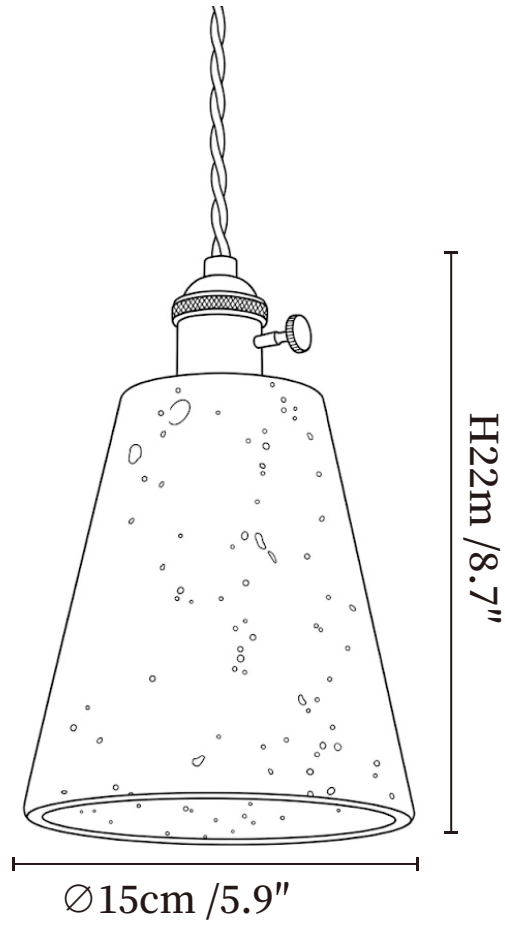

SPECIFICATION SHEET

SPECIFICATION DETAILS

*For custom options, consult factory for details

Fixture Dimensions	Ø 4.7" x H 5.1"
Light source	E26 or E27 (bulb not included)
Wattage	MAX 40W incandescent bulb or LED equivalent.
Voltage	AC 110-240V
Mounting	Hardwired.
Dimming	Compatible with dimmable bulbs (bulb not included)
Control method	Compatible with common wall switches (not included)
Finishes	Gold.
Shade Details	Yellow Travertine.
Material	Yellow Travertine, Metal.
Wire Length	The standard length of the suspended wire is 59 "(150 cm) and the length is adjustable.

SPECIFICATION SHEET

SPECIFICATION DETAILS

*For custom options, consult factory for details

Fixture Dimensions	Ø 5.9" x H 5.9"
Light source	E26 or E27(bulb not included)
Wattage	MAX 40W incandescent bulb or LED equivalent.
Voltage	AC 110-240V
Mounting	Hardwired.
Dimming	Compatible with dimmable bulbs (bulb not included)
Control method	Compatible with common wall switches(not included)
Finishes	Gold.
Shade Details	Yellow Travertine.
Material	Yellow Travertine, Metal.
Wire Length	The standard length of the suspended wire is 59 "(150 cm) and the length is adjustable.

SPECIFICATION SHEET

SPECIFICATION DETAILS

*For custom options, consult factory for details

Fixture Dimensions	Ø 5.9" x H 8.7"
Light source	E26 or E27(bulb not included)
Wattage	MAX 40W incandescent bulb or LED equivalent.
Voltage	AC 110-240V
Mounting	Hardwired.
Dimming	Compatible with dimmable bulbs (bulb not included)
Control method	Compatible with common wall switches (not included)
Finishes	Gold.
Shade Details	Yellow Travertine.
Material	Yellow Travertine, Metal.
Wire Length	The standard length of the suspended wire is 59 "(150 cm) and the length is adjustable.