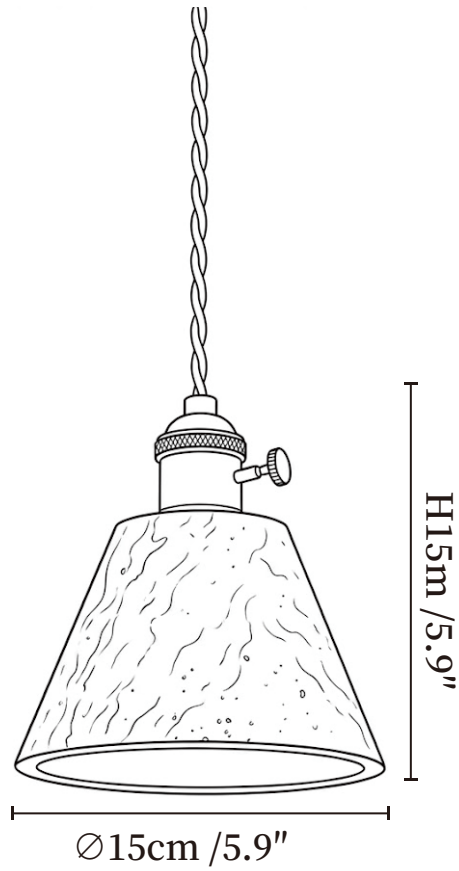

SPECIFICATION SHEET

SPECIFICATION DETAILS

*For custom options, consult factory for details

Fixture Dimensions	Ø 4.7" x H 5.1"
Light source	E26 or E27 (bulb not included)
Wattage	MAX 40W incandescent bulb or LED equivalent.
Voltage	AC 110-240V
Mounting	Hardwired.
Dimming	Compatible with dimmable bulbs (bulb not included)
Control method	Compatible with common wall switches (not included)
Finishes	Gold.
Shade Details	Yellow Travertine.
Material	Yellow Travertine, Metal.
Wire Length	The standard length of the suspended wire is 59 "(150 cm) and the length is adjustable.

SPECIFICATION SHEET

SPECIFICATION DETAILS

*For custom options, consult factory for details

Fixture Dimensions	Ø 5.9" x H 5.9"
Light source	E26 or E27(bulb not included)
Wattage	MAX 40W incandescent bulb or LED equivalent.
Voltage	AC 110-240V
Mounting	Hardwired.
Dimming	Compatible with dimmable bulbs (bulb not included)
Control method	Compatible with common wall switches(not included)
Finishes	Gold.
Shade Details	Yellow Travertine.
Material	Yellow Travertine, Metal.
Wire Length	The standard length of the suspended wire is 59 "(150 cm) and the length is adjustable.

SPECIFICATION SHEET

SPECIFICATION DETAILS

*For custom options, consult factory for details

Fixture Dimensions	Ø 5.9" x H 8.7"
Light source	E26 or E27(bulb not included)
Wattage	MAX 40W incandescent bulb or LED equivalent.
Voltage	AC 110-240V
Mounting	Hardwired.
Dimming	Compatible with dimmable bulbs (bulb not included)
Control method	Compatible with common wall switches (not included)
Finishes	Gold.
Shade Details	Yellow Travertine.
Material	Yellow Travertine, Metal.
Wire Length	The standard length of the suspended wire is 59 "(150 cm) and the length is adjustable.