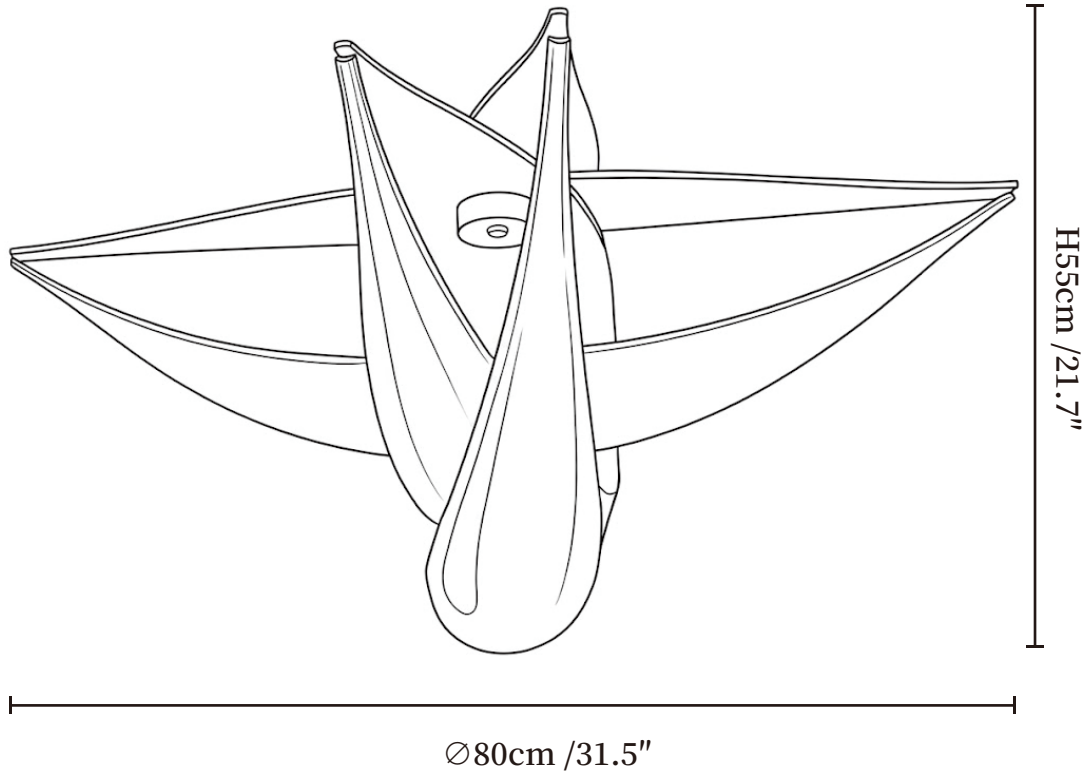

# SPECIFICATION SHEET

---

## SPECIFICATION DETAILS

\*For custom options, consult factory for details

<b>Fixture Dimensions</b>	Ø 31.5" x H 21.7"
<b>Light source</b>	Integrated LED
<b>Wattage</b>	~15W
<b>Voltage</b>	AC 110-240V
<b>Dimming</b>	Not supported
<b>CRI(Ra)</b>	90+CRI
<b>Mounting</b>	Hardwired.
<b>LED Rated Life</b>	30000 hours
<b>Color Temperature</b>	Warm Light (3000K), Neutral Light (4000K), Cool Light (6000K)
<b>Control method</b>	Compatible with common wall switches(not included)
<b>Finishes</b>	Chrome.
<b>Shade Details</b>	White.
<b>Material</b>	Metal, Resin.