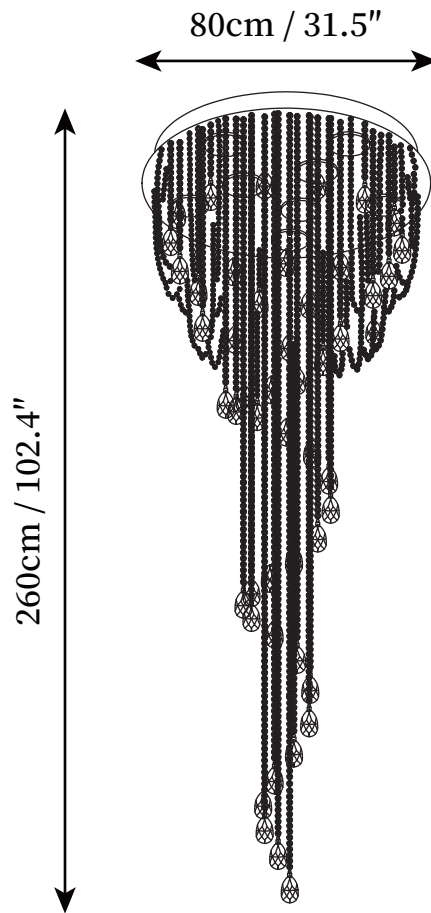

SPECIFICATION SHEET

SPECIFICATION DETAILS

*For custom options, consult factory for details

Fixture Dimensions	D 15.7" x H 47.2", D 19.7" x H 63", D 23.6" x H 78.7", D 27.6" x H 90.6", D 31.5" x H 102.4"
Light source	Integrated LED
Wattage	50W
Voltage	AC 110-240V
Color Temperature	3000k
CRI(Ra)	80CRI
Mounting	Ceiling
Driver Required	Yes
Optional Color Temps	Warm Light (3000K), Neutral Light (4500K), Cool Light (6000K)
LED Rated Life	30000hours
Dimming	Dimming is not supported
Finishes	Chrome
Shade Details	Clear
Material	Stainless Steel, Crystal
Wire Length	NO
Wire Type	NO