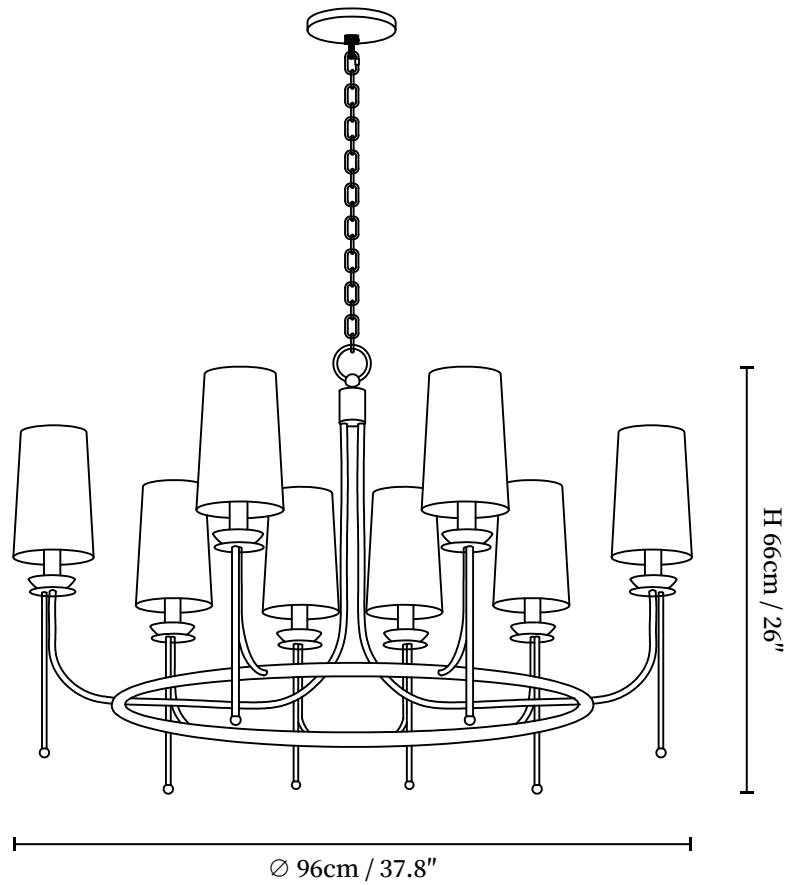

SPECIFICATION SHEET

SPECIFICATION DETAILS

*For custom options, consult factory for details

Fixture Dimensions	D 28.4" x H 24.4" (6-lights)
Light source	E14 (bulb not included)
Wattage	MAX 15W incandescent bulb or LED equivalent.
Voltage	AC 110-240V
Mounting	Hardwired.
Dimming	Compatible with dimmable bulbs (bulb not included)
Control method	Compatible with common wall switches (not included)
Finishes	Black.
Shade Details	White.
Material	Metal, Fabric.
Hanging Length	Chain lengths range between 11.8", the length can be specified according to needs

SPECIFICATION SHEET

SPECIFICATION DETAILS

*For custom options, consult factory for details

Fixture Dimensions	D 37.8" x H 26" (8-lights)
Light source	E14 (bulb not included)
Wattage	MAX 15W incandescent bulb or LED equivalent.
Voltage	AC 110-240V
Mounting	Hardwired.
Dimming	Compatible with dimmable bulbs (bulb not included)
Control method	Compatible with common wall switches (not included)
Finishes	Black.
Shade Details	White.
Material	Metal, Fabric.
Hanging Length	Chain lengths range between 11.8", the length can be specified according to needs