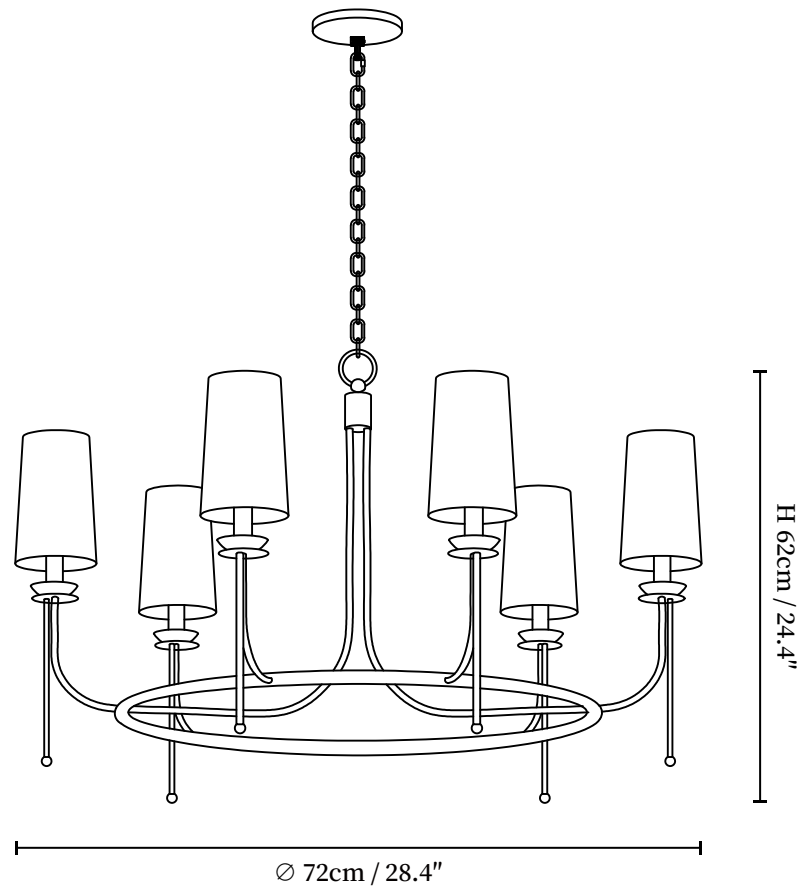

SPECIFICATION SHEET

SPECIFICATION DETAILS

*For custom options, consult factory for details

Fixture Dimensions	D 28.4" x H 24.4" (6-lights)
Light source	E14 (bulb not included)
Wattage	MAX 15W incandescent bulb or LED equivalent.
Voltage	AC 110-240V
Mounting	Hardwired.
Dimming	Compatible with dimmable bulbs (bulb not included)
Control method	Compatible with common wall switches (not included)
Finishes	Black.
Shade Details	White.
Material	Metal, Fabric.
Hanging Length	Chain lengths range between 11.8", the length can be specified according to needs

SPECIFICATION SHEET

SPECIFICATION DETAILS

*For custom options, consult factory for details

Fixture Dimensions	D 37.8" x H 26" (8-lights)
Light source	E14 (bulb not included)
Wattage	MAX 15W incandescent bulb or LED equivalent.
Voltage	AC 110-240V
Mounting	Hardwired.
Dimming	Compatible with dimmable bulbs (bulb not included)
Control method	Compatible with common wall switches (not included)
Finishes	Black.
Shade Details	White.
Material	Metal, Fabric.
Hanging Length	Chain lengths range between 11.8", the length can be specified according to needs