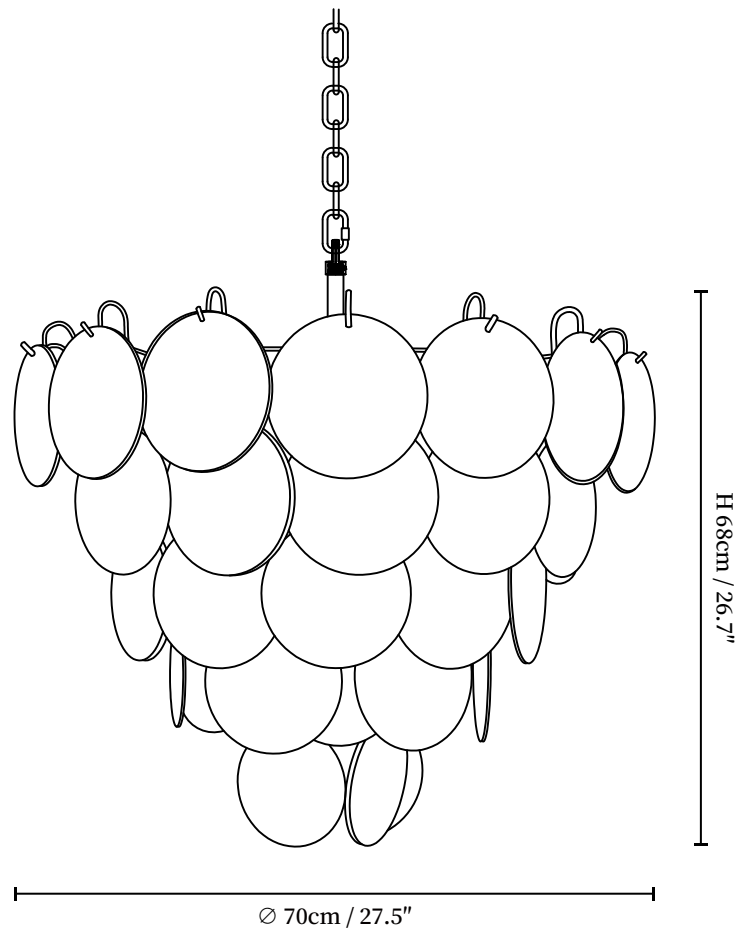

SPECIFICATION SHEET

SPECIFICATION DETAILS

*For custom options, consult factory for details

Fixture Dimensions	D 27.5" x H 26.7"
Light source	E14 (bulb not included)
Wattage	MAX 15W incandescent bulb or LED equivalent.
Voltage	AC 110-240V
Mounting	Hardwired.
Dimming	Compatible with dimmable bulbs (bulb not included)
Control method	Compatible with common wall switches (not included)
Finishes	Chrome.
Shade Details	Orange Glass.
Material	Metal, Glass.
Hanging Length	Chain lengths range between 11.8", the length can be specified according to needs