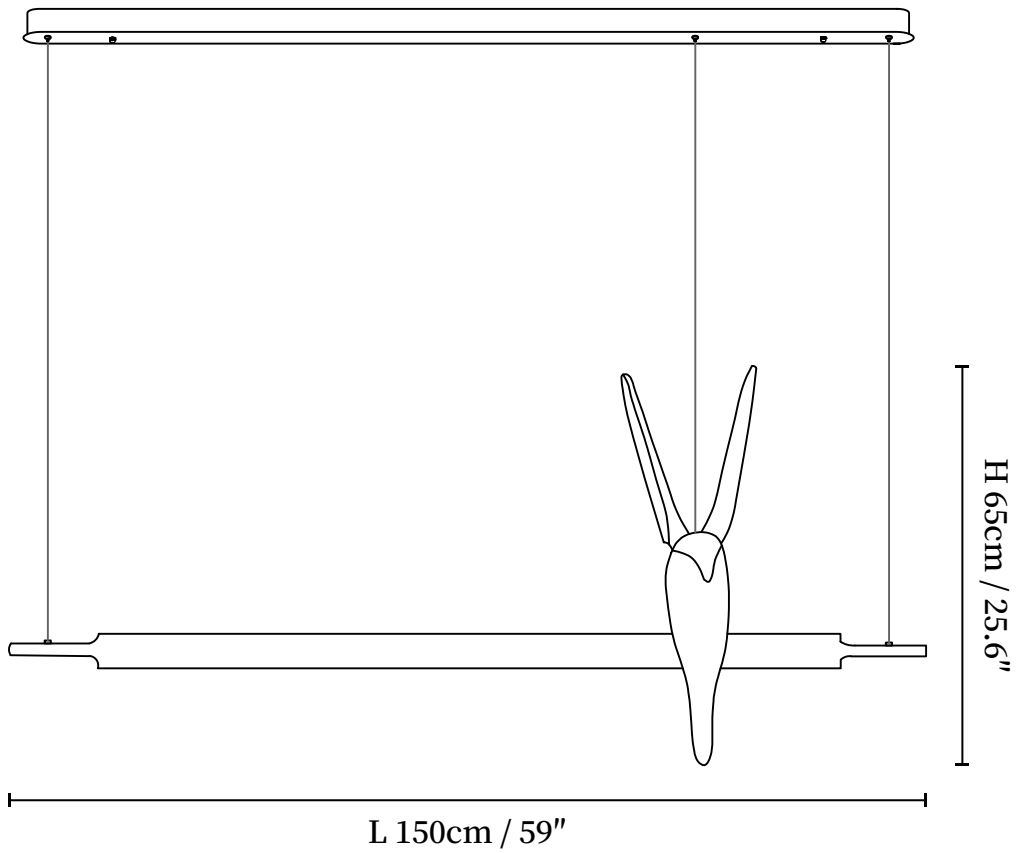

## SPECIFICATION DETAILS

\*For custom options, consult factory for details

<b>Fixture Dimensions</b>	L 47.2" x W 11.8" x H 25.6", L 59" x W 11.8" x H 25.6"
<b>Light source</b>	Integrated LED
<b>Wattage</b>	Total power ~5 watts
<b>Voltage</b>	AC 110-240V
<b>Dimming</b>	Not supported
<b>CRI(Ra)</b>	90+CRI
<b>Mounting</b>	Hardwired.
<b>LED Rated Life</b>	50000 hours
<b>Color Temperature</b>	Warm Light (3000K), Neutral Light (4000K), Cool Light (6000K)
<b>Control method</b>	Compatible with common wall switches (not included)
<b>Finishes</b>	Wood Color, Walnut Color.
<b>Shade Details</b>	White.
<b>Material</b>	Metal, Wood, Acrylic.
<b>Wire Length</b>	The standard length of the cord is 59" (150 cm), the length is adjustable.