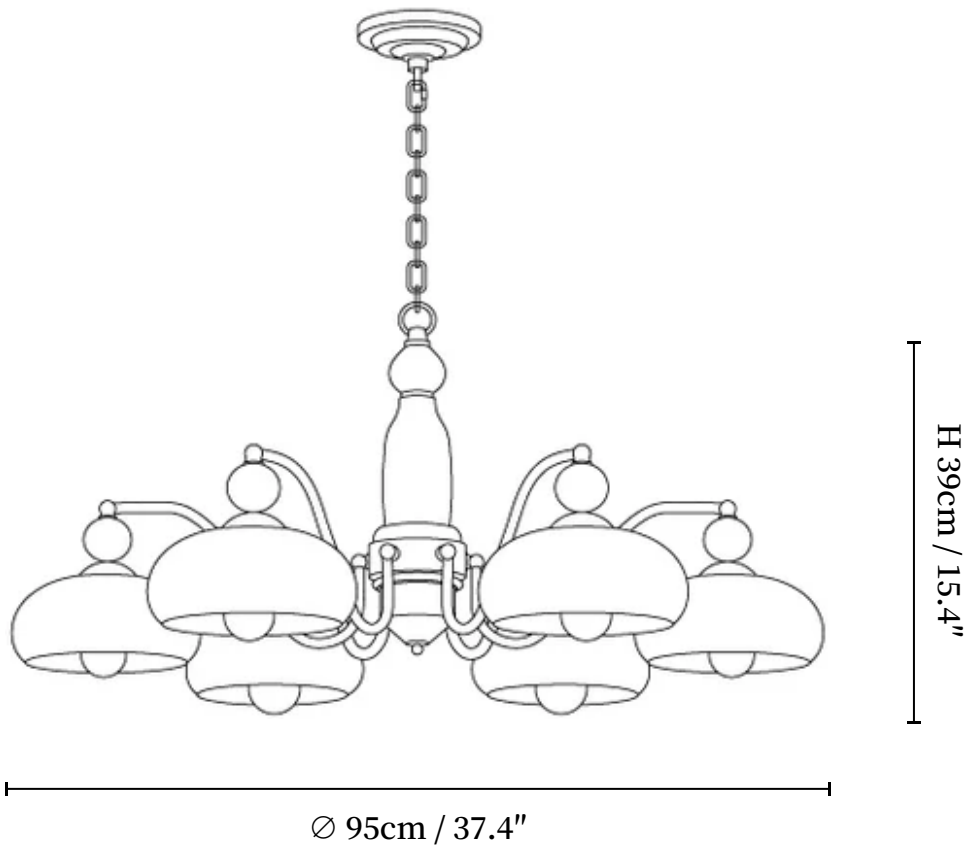

SPECIFICATION SHEET

SPECIFICATION DETAILS

*For custom options, consult factory for details

Fixture Dimensions	D 37.4" x H 15.4" (6 heads)
Light source	E26 or E27 (bulb not included)
Wattage	MAX 40W incandescent bulb or LED equivalent.
Voltage	AC 110-240V
Mounting	Hardwired.
Dimming	Compatible with dimmable bulbs (bulb not included)
Control method	Compatible with common wall switches (not included)
Finishes	Walnut Color, Gold
Shade Details	Beige
Material	Metal, Wood, Glass
Hanging Length	Chain lengths range between 11.8", the length can be specified according to needs

SPECIFICATION SHEET

SPECIFICATION DETAILS

*For custom options, consult factory for details

Fixture Dimensions	D 41.3" x H 15.4" (8 heads)
Light source	E26 or E27 (bulb not included)
Wattage	MAX 40W incandescent bulb or LED equivalent.
Voltage	AC 110-240V
Mounting	Hardwired.
Dimming	Compatible with dimmable bulbs (bulb not included)
Control method	Compatible with common wall switches (not included)
Finishes	Walnut Color, Gold
Shade Details	Beige
Material	Metal, Wood, Glass
Hanging Length	Chain lengths range between 11.8", the length can be specified according to needs