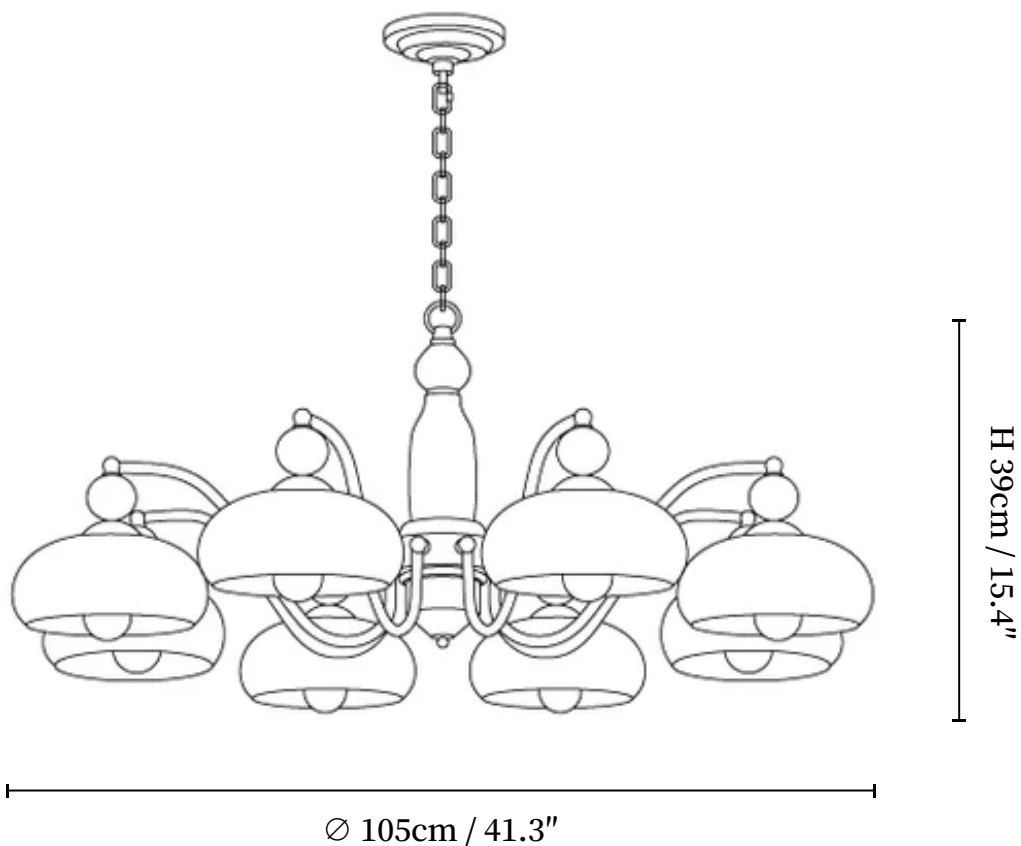

SPECIFICATION SHEET

SPECIFICATION DETAILS

*For custom options, consult factory for details

Fixture Dimensions	D 37.4" x H 15.4" (6 heads)
Light source	E26 or E27 (bulb not included)
Wattage	MAX 40W incandescent bulb or LED equivalent.
Voltage	AC 110-240V
Mounting	Hardwired.
Dimming	Compatible with dimmable bulbs (bulb not included)
Control method	Compatible with common wall switches (not included)
Finishes	Walnut Color, Gold
Shade Details	Beige
Material	Metal, Wood, Glass
Hanging Length	Chain lengths range between 11.8", the length can be specified according to needs

SPECIFICATION SHEET

SPECIFICATION DETAILS

*For custom options, consult factory for details

Fixture Dimensions	D 41.3" x H 15.4" (8 heads)
Light source	E26 or E27 (bulb not included)
Wattage	MAX 40W incandescent bulb or LED equivalent.
Voltage	AC 110-240V
Mounting	Hardwired.
Dimming	Compatible with dimmable bulbs (bulb not included)
Control method	Compatible with common wall switches (not included)
Finishes	Walnut Color, Gold
Shade Details	Beige
Material	Metal, Wood, Glass
Hanging Length	Chain lengths range between 11.8", the length can be specified according to needs