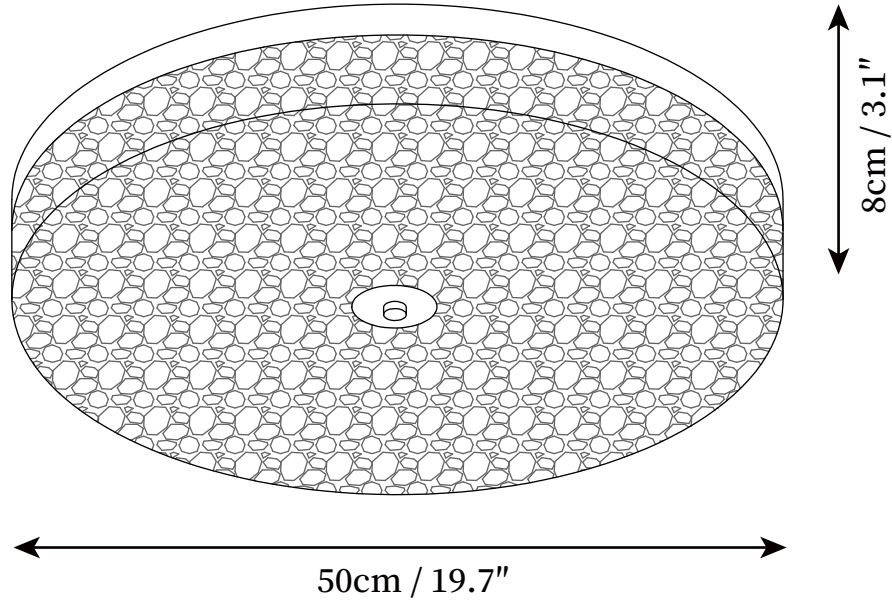

## SPECIFICATION DETAILS

\*For custom options, consult factory for details

<b>Fixture Dimensions</b>	D 11.8" x H 3.1" D 15.7" x H 3.1" D 19.7" x H 3.1"
<b>Light source</b>	Integrated LED
<b>Wattage</b>	~5W
<b>Voltage</b>	AC 110-240V
<b>Dimming</b>	Not supported
<b>CRI(Ra)</b>	90+CRI
<b>Mounting</b>	Hardwired.
<b>LED Rated Life</b>	30000 hours
<b>Color Temperature</b>	Warm Light (3000K), Neutral Light (4000K), Cool Light (6000K)
<b>Control method</b>	Compatible with common wall switches (not included)
<b>Finishes</b>	Brass, Black.
<b>Shade Details</b>	White.
<b>Material</b>	Brass, Acrylic, Metal.