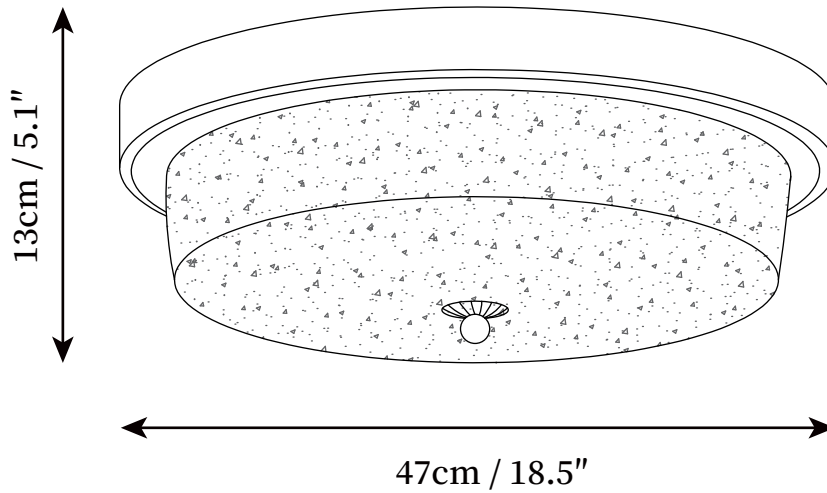

SPECIFICATION SHEET

SPECIFICATION DETAILS

*For custom options, consult factory for details

Fixture Dimensions	D 14.6" x H 5.1" D 18.5" x H 5.1"
Light source	Integrated LED
Wattage	~5W
Voltage	AC 110-240V
Dimming	Not supported
CRI(Ra)	90+CRI
Mounting	Hardwired.
LED Rated Life	30000 hours
Color Temperature	Warm Light (3000K), Neutral Light (4000K), Cool Light (6000K)
Control method	Compatible with common wall switches (not included)
Finishes	Vintage bronze.
Shade Details	Opaque glass.
Material	Metal, Glass.