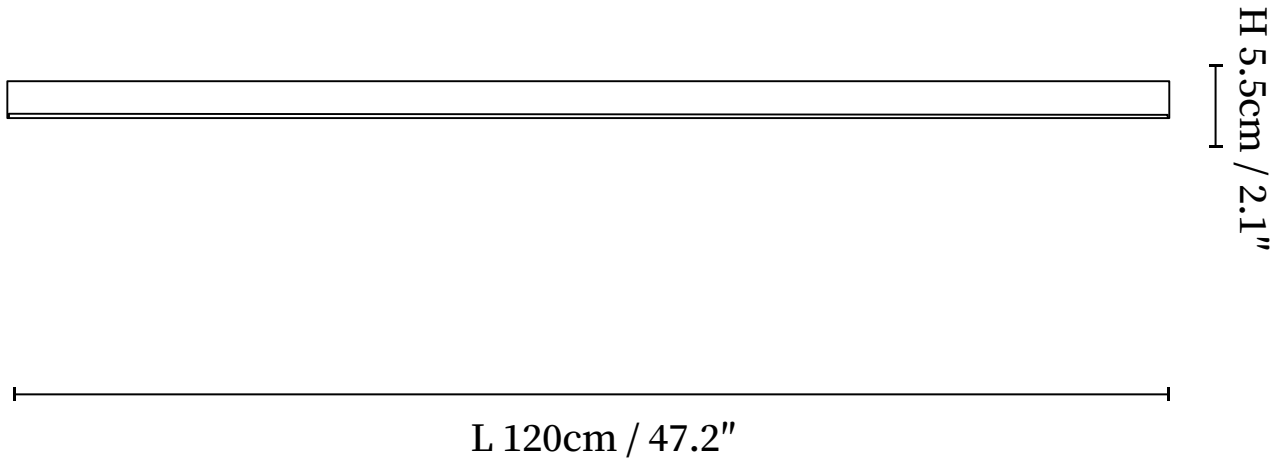

SPECIFICATION SHEET

SPECIFICATION DETAILS

*For custom options, consult factory for details

Fixture Dimensions	L 23.6" x H 2.1", L 31.5" x H 2.1" L 39.4" x H 2.1", L 47.2" x H 2.1"
Light source	Integrated LED
Wattage	~5W
Voltage	AC 110-240V
Dimming	Not supported
CRI(Ra)	90+CRI
Mounting	Hardwired.
LED Rated Life	30000 hours
Color Temperature	Warm Light (3000K), Neutral Light (4000K), Cool Light (6000K)
Control method	Compatible with common wall switches (not included)
Finishes	Black, White.
Shade Details	White.
Material	Metal, Acrylic, Aluminum.