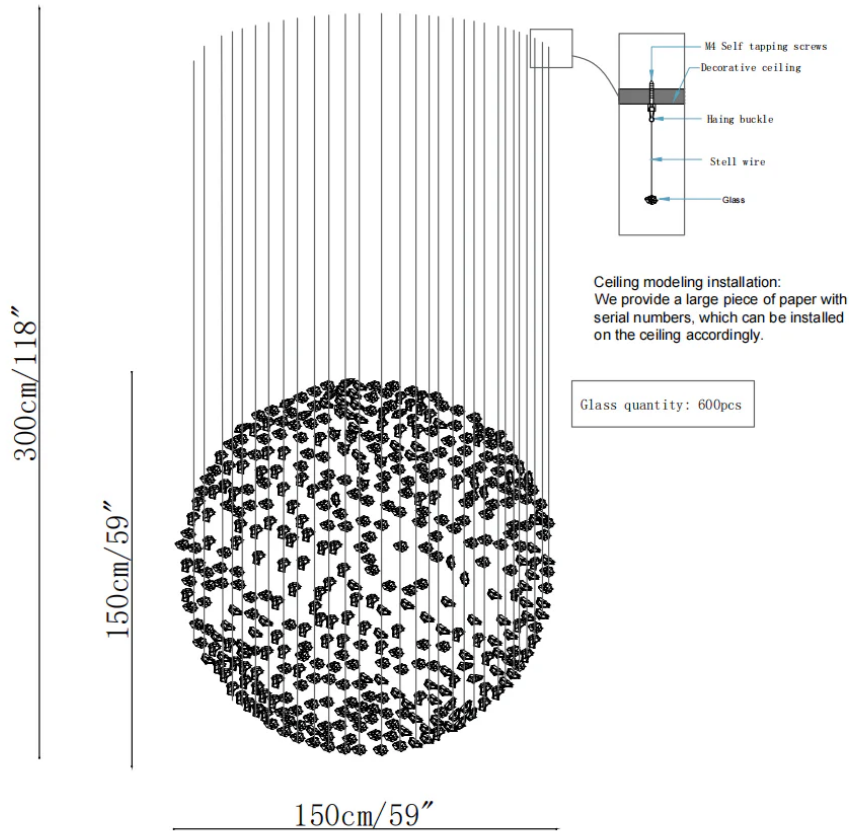

SPECIFICATION DETAILS

*For custom options, consult factory for details

| | |
|---------------------------|--|
| Fixture Dimensions | ∅ 39.4" x H 78.7" |
| Light source | Integrated LED |
| Wattage | Total power ~24 watts |
| Voltage | AC 110-240V |
| Dimming | Not supported |
| CRI(Ra) | 90+CRI |
| Mounting | Hardwired. |
| LED Rated Life | 50000 hours |
| Color Temperature | Warm Light (3000K), Neutral Light (4000K), Cool Light (6000K) |
| Control method | Compatible with common wall switches(not included) |
| Finishes | Amber, Clear, Blue, Black, Smoke grey. |
| Shade Details | Amber, Clear, Blue, Black, Smoke grey. |
| Material | Metal, Crystal Glass. |
| Wire Length | The standard length of the cord is 59" (150 cm), the length is adjustable. |

SPECIFICATION DETAILS

*For custom options, consult factory for details

| | |
|---------------------------|--|
| Fixture Dimensions | ∅ 29.9" x H 118.1" |
| Light source | Integrated LED |
| Wattage | Total power ~24 watts |
| Voltage | AC 110-240V |
| Dimming | Not supported |
| CRI(Ra) | 90+CRI |
| Mounting | Hardwired. |
| LED Rated Life | 50000 hours |
| Color Temperature | Warm Light (3000K), Neutral Light (4000K), Cool Light (6000K) |
| Control method | Compatible with common wall switches(not included) |
| Finishes | Amber, Clear, Blue, Black, Smoke grey. |
| Shade Details | Amber, Clear, Blue, Black, Smoke grey. |
| Material | Metal, Crystal Glass. |
| Wire Length | The standard length of the cord is 59" (150 cm), the length is adjustable. |