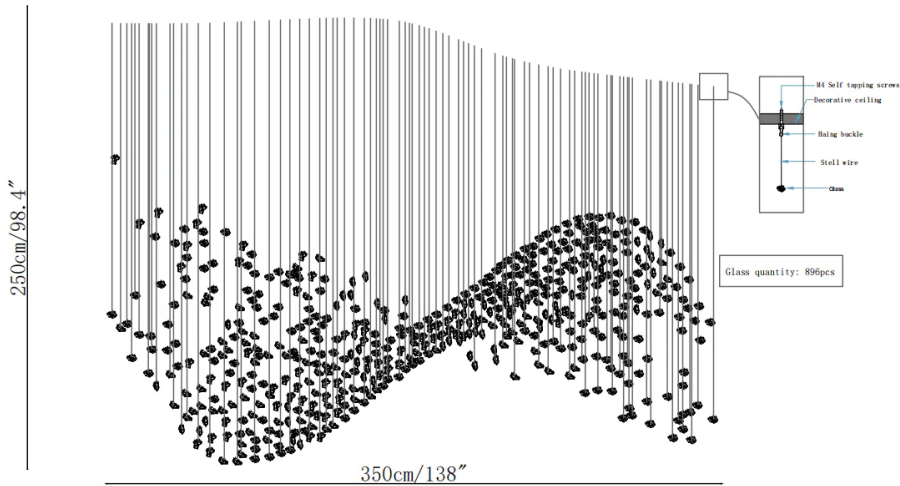

SPECIFICATION DETAILS

*For custom options, consult factory for details

| | |
|---------------------------|--|
| Fixture Dimensions | ∅ 29.9" x H 118.1" |
| Light source | Integrated LED |
| Wattage | Total power ~24 watts |
| Voltage | AC 110-240V |
| Dimming | Not supported |
| CRI(Ra) | 90+CRI |
| Mounting | Hardwired. |
| LED Rated Life | 50000 hours |
| Color Temperature | Warm Light (3000K), Neutral Light (4000K), Cool Light (6000K) |
| Control method | Compatible with common wall switches(not included) |
| Finishes | Amber, Clear, Blue, Black, Smoke grey. |
| Shade Details | Amber, Clear, Blue, Black, Smoke grey. |
| Material | Metal, Crystal Glass. |
| Wire Length | The standard length of the cord is 59" (150 cm), the length is adjustable. |

SPECIFICATION DETAILS

*For custom options, consult factory for details

| | |
|---------------------------|--|
| Fixture Dimensions | Ø 59.1" x H 118.1" |
| Light source | Integrated LED |
| Wattage | Total power ~24 watts |
| Voltage | AC 110-240V |
| Dimming | Not supported |
| CRI(Ra) | 90+CRI |
| Mounting | Hardwired. |
| LED Rated Life | 50000 hours |
| Color Temperature | Warm Light (3000K), Neutral Light (4000K), Cool Light (6000K) |
| Control method | Compatible with common wall switches(not included) |
| Finishes | Amber, Clear, Blue, Black, Smoke grey. |
| Shade Details | Amber, Clear, Blue, Black, Smoke grey. |
| Material | Metal, Crystal Glass. |
| Wire Length | The standard length of the cord is 59" (150 cm), the length is adjustable. |