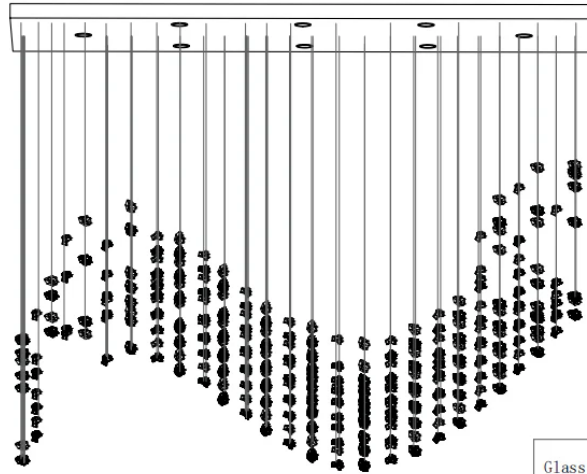

200cm/78.7"

150cm/59"

Glass quantity: 1160pcs

Front view

60cm/23.6"