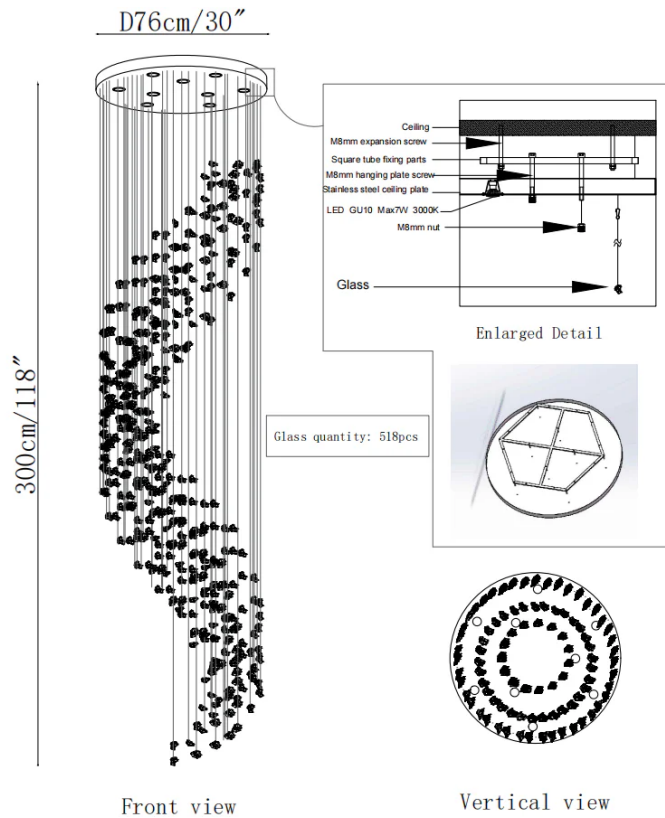

SPECIFICATION DETAILS

*For custom options, consult factory for details

Fixture Dimensions	∅ 29.9" x H 118.1"
Light source	Integrated LED
Wattage	Total power ~24 watts
Voltage	AC 110-240V
Dimming	Not supported
CRI(Ra)	90+CRI
Mounting	Hardwired.
LED Rated Life	50000 hours
Color Temperature	Warm Light (3000K), Neutral Light (4000K), Cool Light (6000K)
Control method	Compatible with common wall switches(not included)
Finishes	Amber, Clear, Blue, Black, Smoke grey.
Shade Details	Amber, Clear, Blue, Black, Smoke grey.
Material	Metal, Crystal Glass.
Wire Length	The standard length of the cord is 59" (150 cm), the length is adjustable.