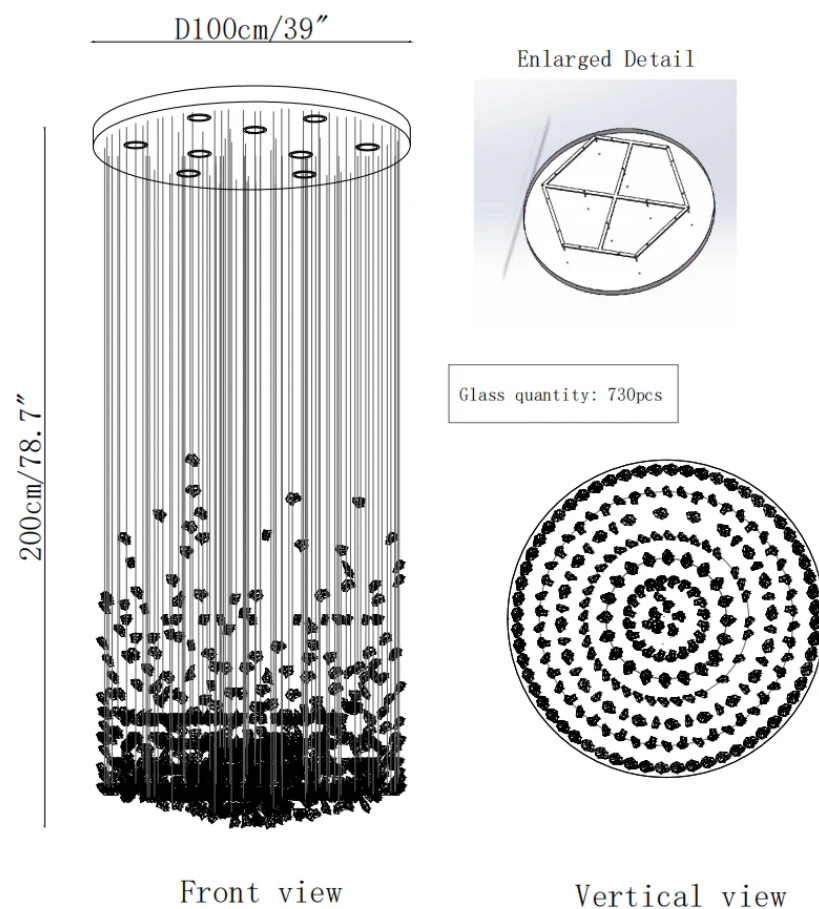

| | |
|---------------------------|--|
| Fixture Dimensions | L 78.7" x H 59.1" |
| Light source | Integrated LED |
| Wattage | Total power ~24 watts |
| Voltage | AC 110-240V |
| Dimming | Not supported |
| CRI(Ra) | 90+CRI |
| Mounting | Hardwired. |
| LED Rated Life | 50000 hours |
| Color Temperature | Warm Light (3000K), Neutral Light (4000K), Cool Light (6000K) |
| Control method | Compatible with common wall switches(not included) |
| Finishes | Amber, Clear, Blue, Black, Smoke grey. |
| Shade Details | Amber, Clear, Blue, Black, Smoke grey. |
| Material | Metal, Crystal Glass. |
| Wire Length | The standard length of the cord is 59" (150 cm), the length is adjustable. |

SPECIFICATION DETAILS

*For custom options, consult factory for details

| | |
|---------------------------|--|
| Fixture Dimensions | ∅ 39.4" x H 78.7" |
| Light source | Integrated LED |
| Wattage | Total power ~24 watts |
| Voltage | AC 110-240V |
| Dimming | Not supported |
| CRI(Ra) | 90+CRI |
| Mounting | Hardwired. |
| LED Rated Life | 50000 hours |
| Color Temperature | Warm Light (3000K), Neutral Light (4000K), Cool Light (6000K) |
| Control method | Compatible with common wall switches(not included) |
| Finishes | Amber, Clear, Blue, Black, Smoke grey. |
| Shade Details | Amber, Clear, Blue, Black, Smoke grey. |
| Material | Metal, Crystal Glass. |
| Wire Length | The standard length of the cord is 59" (150 cm), the length is adjustable. |