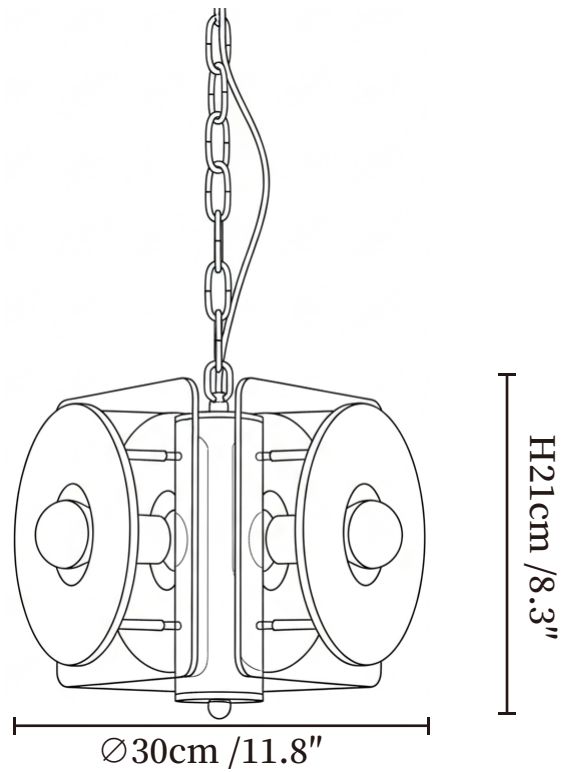

## SPECIFICATION DETAILS

\*For custom options, consult factory for details

<b>Fixture Dimensions</b>	$\varnothing 11.8'' \times H 8.3''$
<b>Light source</b>	E26 or E27 (bulb not included)
<b>Wattage</b>	MAX 40W incandescent bulb or LED equivalent.
<b>Voltage</b>	AC 110-240V
<b>Mounting</b>	Hardwired.
<b>Dimming</b>	Compatible with dimmable bulbs (bulb not included)
<b>Control method</b>	Compatible with common wall switches (not included)
<b>Finishes</b>	Chrome, Brown.
<b>Shade Details</b>	White.
<b>Material</b>	Metal, Acrylic.
<b>Hanging Length</b>	Chain lengths range between 11.8'', the length can be specified according to needs