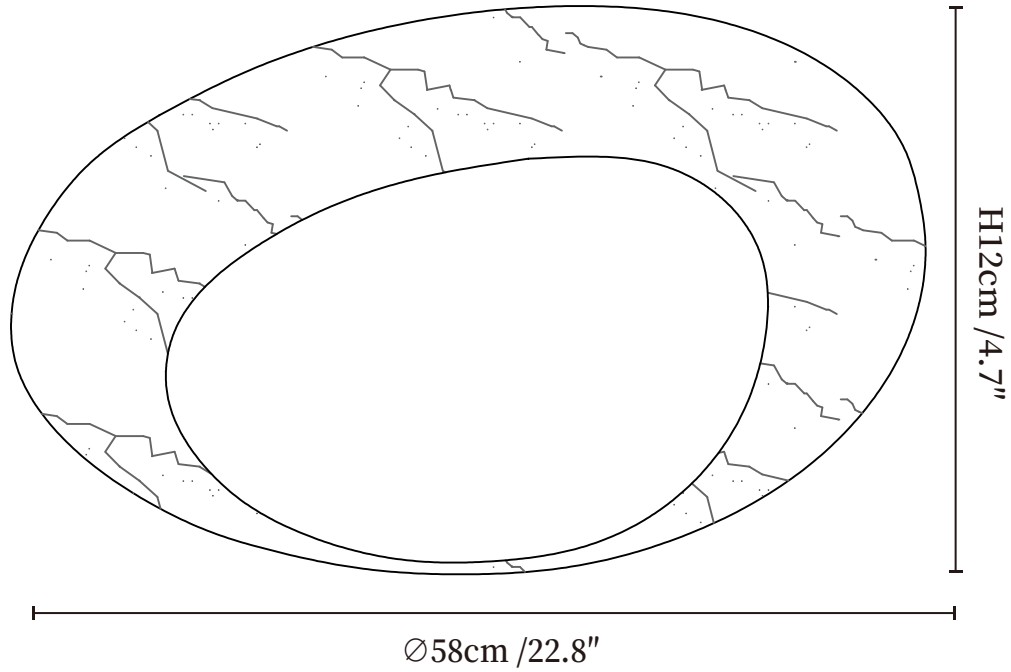

SPECIFICATION SHEET

SPECIFICATION DETAILS

*For custom options, consult factory for details

Fixture Dimensions	$\text{Ø} 12.6'' \times \text{H} 4.7'' \text{Ø} 18.9'' \times \text{H} 4.7'' \text{Ø} 22.8'' \times \text{H} 4.7''$
Light source	Integrated LED
Wattage	~15W
Voltage	AC 110-240V
Dimming	Not supported
CRI(Ra)	90+CRI
Mounting	Hardwired.
LED Rated Life	30000 hours
Color Temperature	Warm Light (3000K), Neutral Light (4000K), Cool Light (6000K)
Control method	Compatible with common wall switches(not included)
Finishes	Green.
Shade Details	White.
Material	Metal, Marble, Plastic.