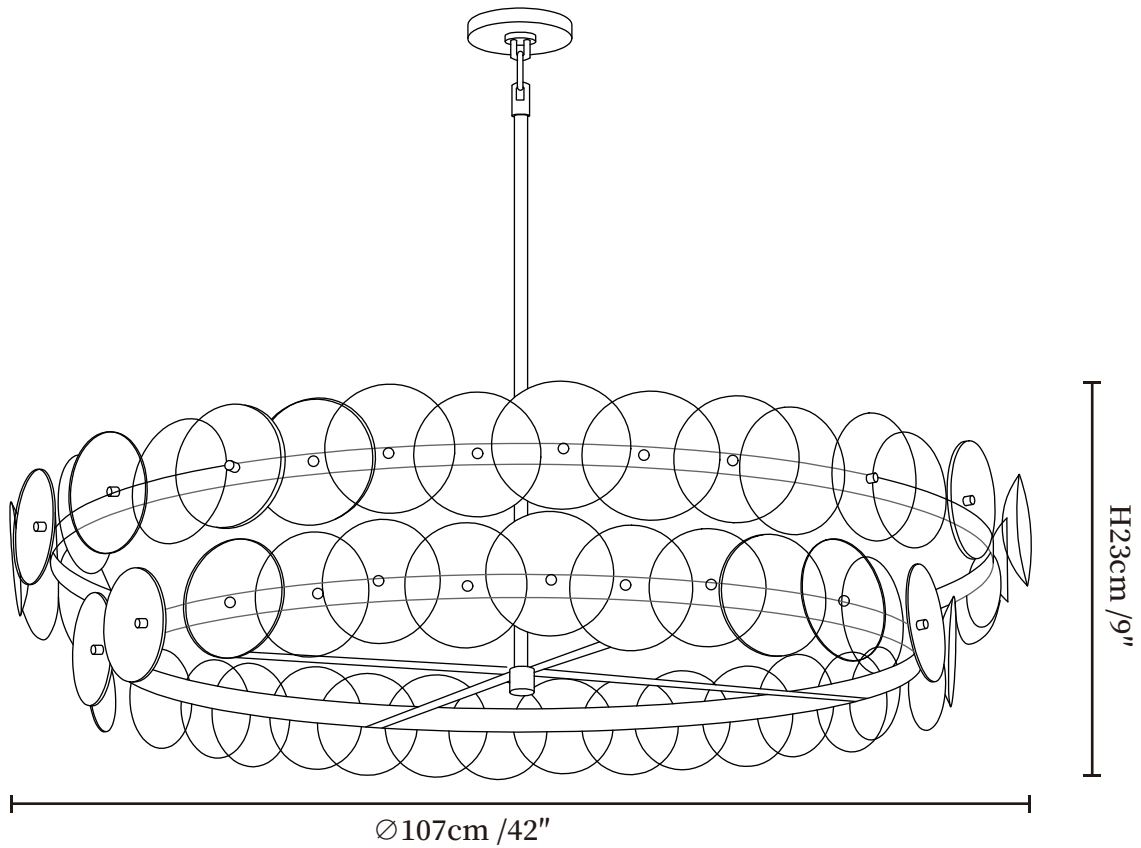

## SPECIFICATION DETAILS

\*For custom options, consult factory for details

<b>Fixture Dimensions</b>	Ø 32" x H 9"
<b>Light source</b>	E12 or E14(bulb not included)
<b>Wattage</b>	MAX 15W incandescent bulb or LED equivalent.
<b>Voltage</b>	AC 110-240V
<b>Mounting</b>	Hardwired.
<b>Dimming</b>	Compatible with dimmable bulbs (bulb not included)
<b>Control method</b>	Compatible with common wall switches(not included)
<b>Finishes</b>	Gold.
<b>Shade Details</b>	Amber, Clear, Grey, Green.
<b>Material</b>	Metal, Glass.
<b>Rod Length</b>	Suspension rod is 11.8", and can be spliced as needed.

## SPECIFICATION DETAILS

\*For custom options, consult factory for details

<b>Fixture Dimensions</b>	Ø 42" x H 9"
<b>Light source</b>	E12 or E14(bulb not included)
<b>Wattage</b>	MAX 15W incandescent bulb or LED equivalent.
<b>Voltage</b>	AC 110-240V
<b>Mounting</b>	Hardwired.
<b>Dimming</b>	Compatible with dimmable bulbs (bulb not included)
<b>Control method</b>	Compatible with common wall switches (not included)
<b>Finishes</b>	Gold.
<b>Shade Details</b>	Amber, Clear, Grey, Green.
<b>Material</b>	Metal, Glass.
<b>Rod Length</b>	Suspension rod is 11.8", and can be spliced as needed.