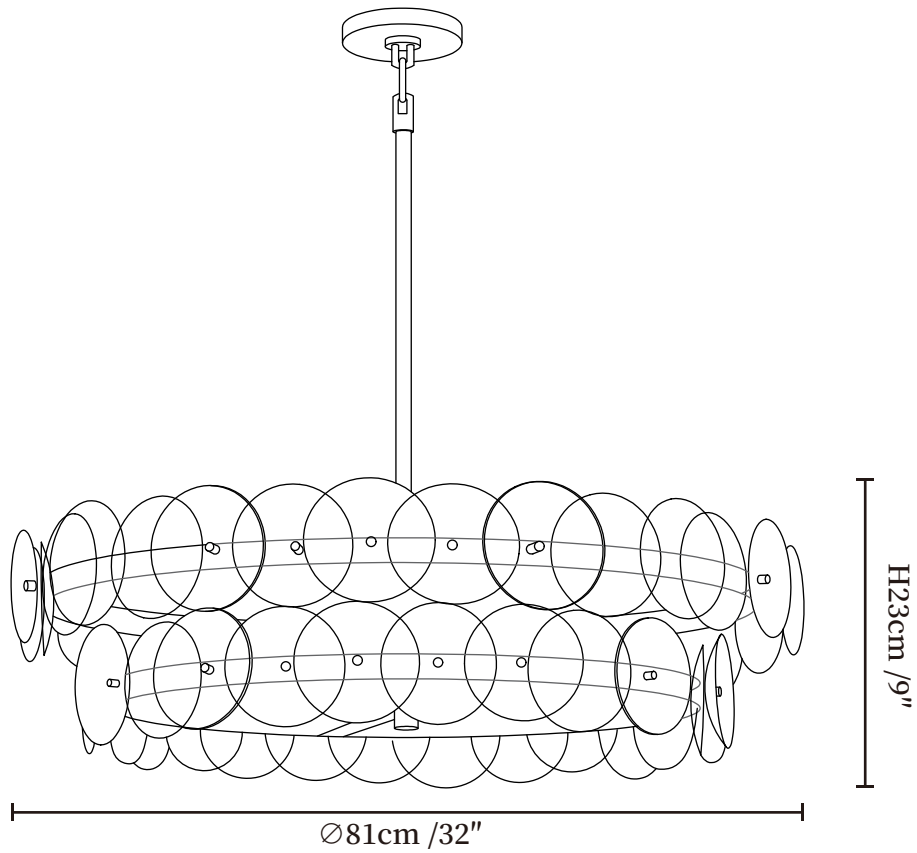

# SPECIFICATION SHEET

---

## SPECIFICATION DETAILS

\*For custom options, consult factory for details

<b>Fixture Dimensions</b>	Ø 32" x H 9"
<b>Light source</b>	E12 or E14(bulb not included)
<b>Wattage</b>	MAX 15W incandescent bulb or LED equivalent.
<b>Voltage</b>	AC 110-240V
<b>Mounting</b>	Hardwired.
<b>Dimming</b>	Compatible with dimmable bulbs (bulb not included)
<b>Control method</b>	Compatible with common wall switches(not included)
<b>Finishes</b>	Gold.
<b>Shade Details</b>	Amber, Clear, Grey, Green.
<b>Material</b>	Metal, Glass.
<b>Rod Length</b>	Suspension rod is 11.8", and can be spliced as needed.

## SPECIFICATION DETAILS

\*For custom options, consult factory for details

<b>Fixture Dimensions</b>	Ø 42" x H 9"
<b>Light source</b>	E12 or E14(bulb not included)
<b>Wattage</b>	MAX 15W incandescent bulb or LED equivalent.
<b>Voltage</b>	AC 110-240V
<b>Mounting</b>	Hardwired.
<b>Dimming</b>	Compatible with dimmable bulbs (bulb not included)
<b>Control method</b>	Compatible with common wall switches (not included)
<b>Finishes</b>	Gold.
<b>Shade Details</b>	Amber, Clear, Grey, Green.
<b>Material</b>	Metal, Glass.
<b>Rod Length</b>	Suspension rod is 11.8", and can be spliced as needed.