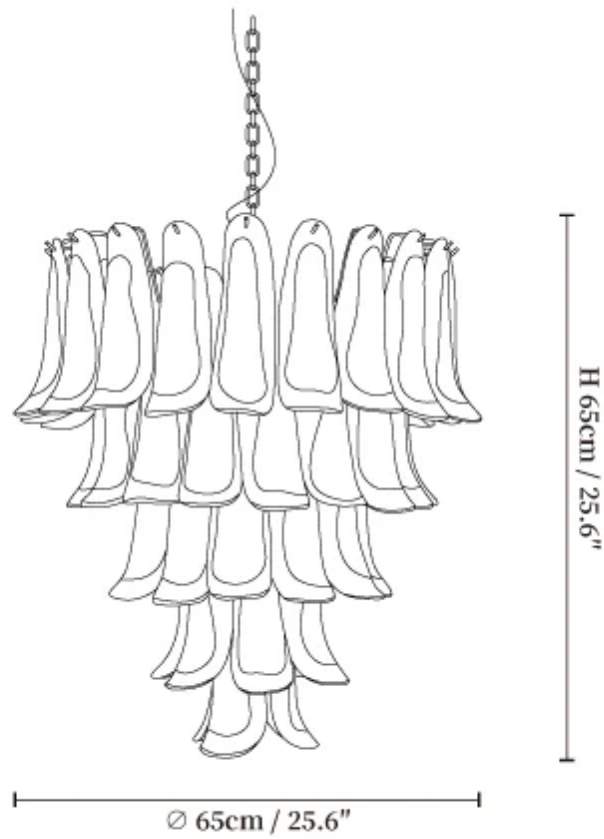

# SPECIFICATION SHEET

---

## SPECIFICATION DETAILS

\*For custom options, consult factory for details

<b>Fixture Dimensions</b>	Ø 25.6" x H 25.6"
<b>Light source</b>	E12 or E14(bulb not included)
<b>Wattage</b>	MAX 15W incandescent bulb or LED equivalent.
<b>Voltage</b>	AC 110-240V
<b>Mounting</b>	Hardwired.
<b>Dimming</b>	Compatible with dimmable bulbs (bulb not included)
<b>Control method</b>	Compatible with common wall switches(
<b>Finishes</b>	Nickel, Gold.
<b>Shade Details</b>	Blue.
<b>Material</b>	Metal, Glass.
<b>Hanging Length</b>	-Chain lengths range between 11.8"; the length can be specified according to needs