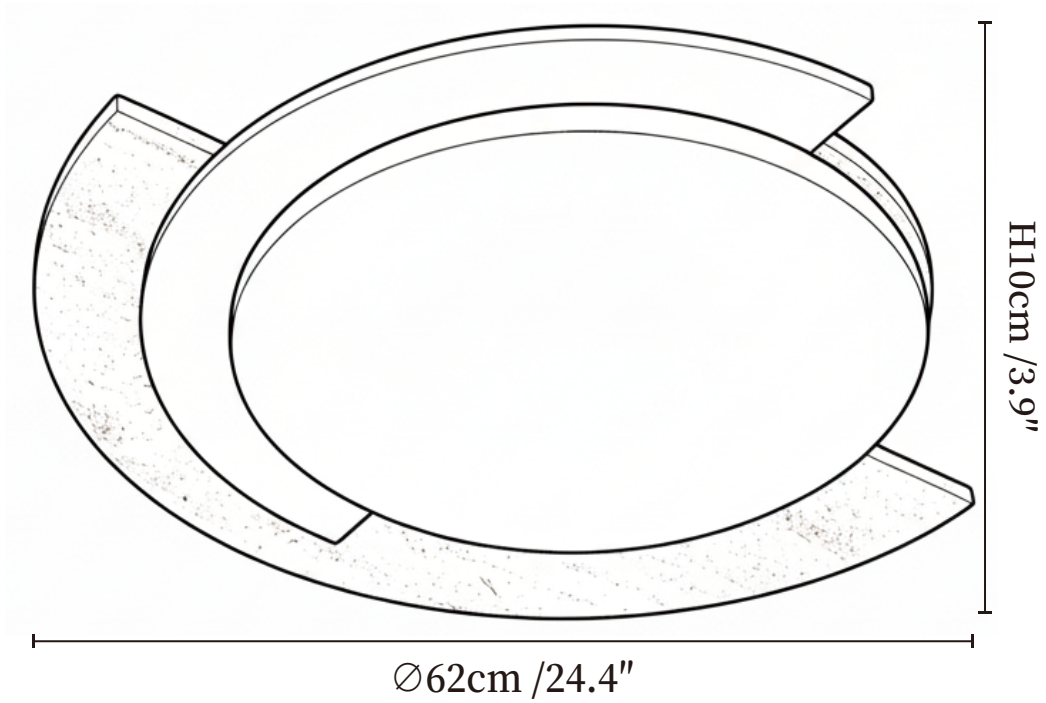

# SPECIFICATION SHEET

---

## SPECIFICATION DETAILS

\*For custom options, consult factory for details

<b>Fixture Dimensions</b>	Ø 24.4" x H 3.9"
<b>Light source</b>	Integrated LED
<b>Wattage</b>	~52W
<b>Voltage</b>	AC 110-240V
<b>Dimming</b>	Not supported
<b>CRI(Ra)</b>	90+CRI
<b>Mounting</b>	Hardwired.
<b>LED Rated Life</b>	30000 hours
<b>Color Temperature</b>	Warm Light (3000K), Neutral Light (4000K), Cool Light (6000K)
<b>Control method</b>	Compatible with common wall switches(not included)
<b>Finishes</b>	Dark walnut, Yellow Travertine.
<b>Shade Details</b>	White.
<b>Material</b>	Yellow Travertine, Wood, Acrylic.