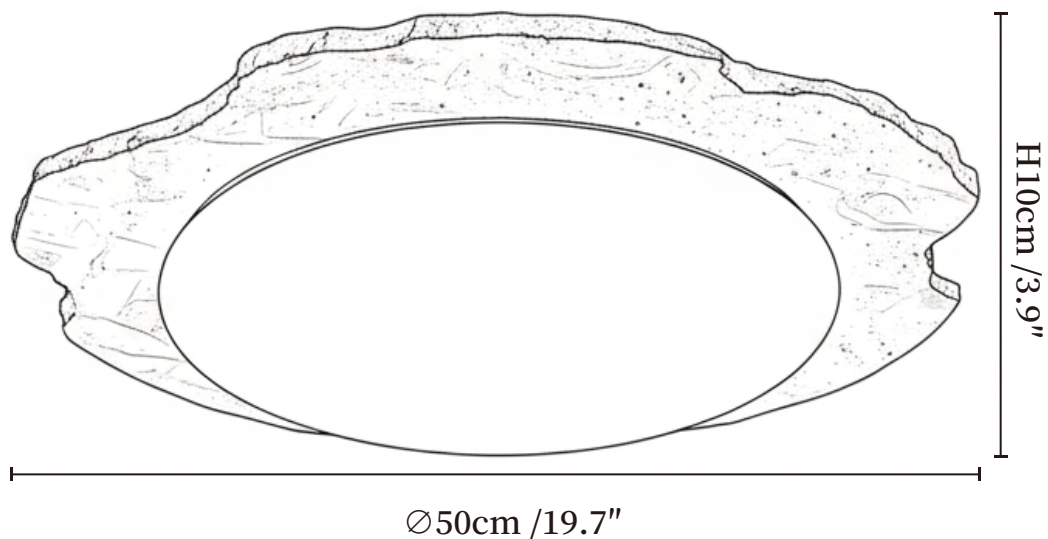

SPECIFICATION SHEET

SPECIFICATION DETAILS

*For custom options, consult factory for details

Fixture Dimensions	Ø 17.3" x H 3.1" Ø 19.7" x H 3.9"
Light source	Integrated LED
Wattage	~36W
Voltage	AC 110-240V
Dimming	Not supported
CRI(Ra)	90+CRI
Mounting	Hardwired.
LED Rated Life	30000 hours
Color Temperature	Warm Light (3000K), Neutral Light (4000K), Cool Light (6000K)
Control method	Compatible with common wall switches(
Finishes	Yellow Travertine.
Shade Details	White.
Material	Metal, Yellow Travertine, Plastic.