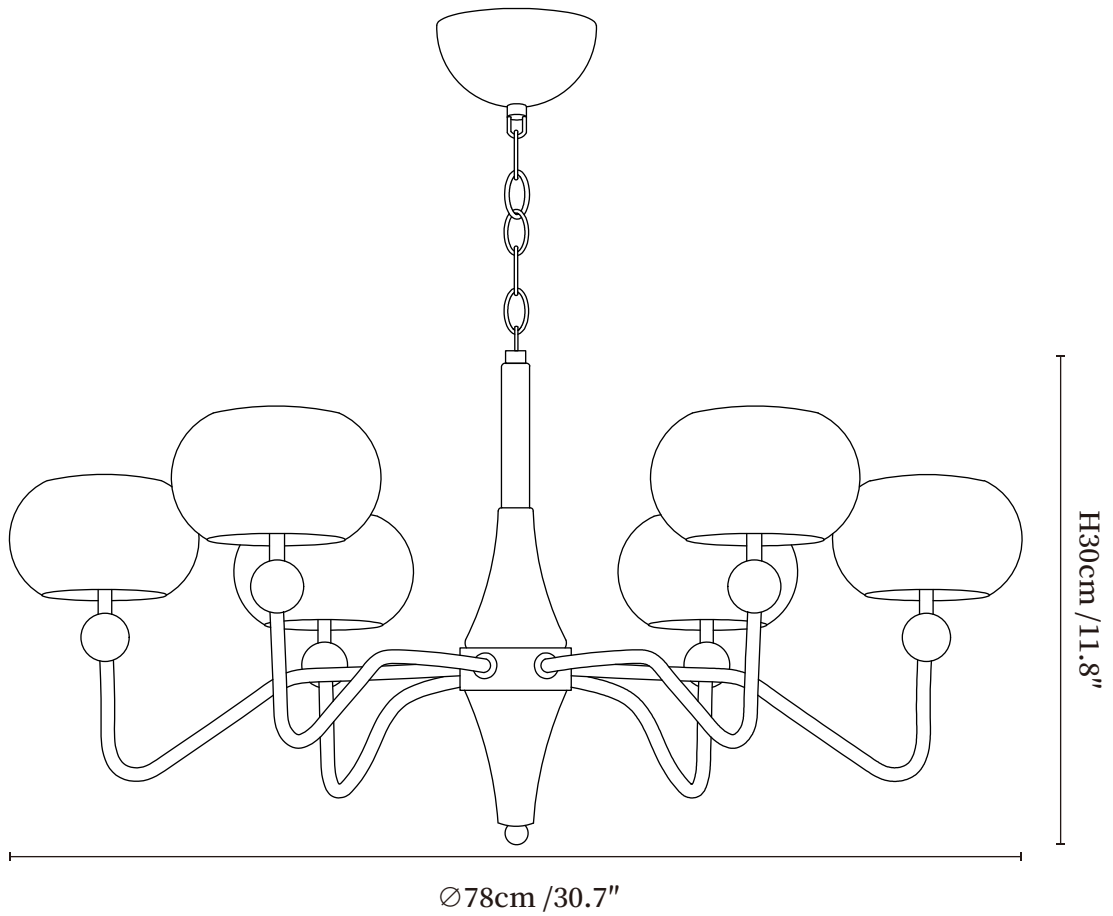

SPECIFICATION SHEET

SPECIFICATION DETAILS

*For custom options, consult factory for details

Fixture Dimensions	Ø 23.6" x H 11.8"
Light source	Integrated LED
Wattage	~ 36W
Voltage	AC 110-240V
Dimming	Not supported
CRI(Ra)	90+ CRI
Mounting	Hardwired.
LED Rated Life	30000 hours
Color Temperature	Warm Light (3000K), Neutral Light (4000K), Cool Light (6000K)
Control method	Compatible with common wall switches (not included)
Finishes	Chrome, Walnut color.
Shadow Details	White.
Material	Metal, Plastic, Wood.
Rod Length	Suspension rod is 19.7" , and can be spliced as needed.

SPECIFICATION SHEET

SPECIFICATION DETAILS

*For custom options, consult factory for details

Fixture Dimensions	Ø 30.7" x H 11.8"
Light source	Integrated LED
Wattage	~ 72W
Voltage	AC 110-240V
Dimming	Not supported
CRI(Ra)	90+ CRI
Mounting	Hardwired.
LED Rated Life	30000 hours
Color Temperature	Warm Light (3000K), Neutral Light (4000K), Cool Light (6000K)
Control method	Compatible with common wall switches (not included)
Finishes	Chrome, Walnut color.
Shadow Details	White.
Material	Metal, Plastic, Wood.
Rod Length	Suspension rod is 19.7" , and can be spliced as needed.

SPECIFICATION SHEET

SPECIFICATION DETAILS

*For custom options, consult factory for details

Fixture Dimensions	$\varnothing 37.4'' \times H 11.8''$
Light source	Integrated LED
Wattage	~ 96W
Voltage	AC 110-240V
Dimming	Not supported
CRI(Ra)	90+ CRI
Mounting	Hardwired.
LED Rated Life	30000 hours
Color Temperature	Warm Light (3000K), Neutral Light (4000K), Cool Light (6000K)
Control method	Compatible with common wall switches (not included)
Finishes	Chrome, Walnut color.
Shadow Details	White.
Material	Metal, Plastic, Wood.
Rod Length	Suspension rod is 19.7" , and can be spliced as needed.