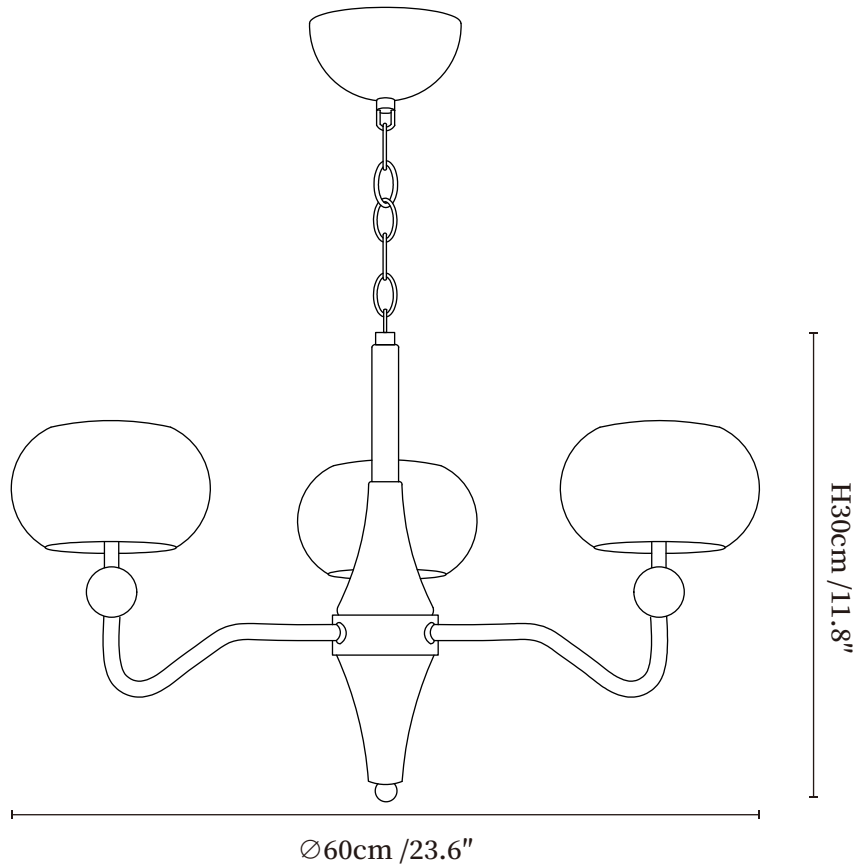

SPECIFICATION SHEET

SPECIFICATION DETAILS

*For custom options, consult factory for details

Fixture Dimensions	Ø 23.6" x H 11.8"
Light source	Integrated LED
Wattage	~ 36W
Voltage	AC 110-240V
Dimming	Not supported
CRI(Ra)	90+ CRI
Mounting	Hardwired.
LED Rated Life	30000 hours
Color Temperature	Warm Light (3000K), Neutral Light (4000K), Cool Light (6000K)
Control method	Compatible with common wall switches (not included)
Finishes	Chrome, Walnut color.
Shadow Details	White.
Material	Metal, Plastic, Wood.
Rod Length	Suspension rod is 19.7" , and can be spliced as needed.

SPECIFICATION SHEET

SPECIFICATION DETAILS

*For custom options, consult factory for details

Fixture Dimensions	Ø 30.7" x H 11.8"
Light source	Integrated LED
Wattage	~ 72W
Voltage	AC 110-240V
Dimming	Not supported
CRI(Ra)	90+ CRI
Mounting	Hardwired.
LED Rated Life	30000 hours
Color Temperature	Warm Light (3000K), Neutral Light (4000K), Cool Light (6000K)
Control method	Compatible with common wall switches (not included)
Finishes	Chrome, Walnut color.
Shadow Details	White.
Material	Metal, Plastic, Wood.
Rod Length	Suspension rod is 19.7" , and can be spliced as needed.

SPECIFICATION SHEET

SPECIFICATION DETAILS

*For custom options, consult factory for details

Fixture Dimensions	$\varnothing 37.4'' \times H 11.8''$
Light source	Integrated LED
Wattage	~ 96W
Voltage	AC 110-240V
Dimming	Not supported
CRI(Ra)	90+ CRI
Mounting	Hardwired.
LED Rated Life	30000 hours
Color Temperature	Warm Light (3000K), Neutral Light (4000K), Cool Light (6000K)
Control method	Compatible with common wall switches (not included)
Finishes	Chrome, Walnut color.
Shadow Details	White.
Material	Metal, Plastic, Wood.
Rod Length	Suspension rod is 19.7" , and can be spliced as needed.