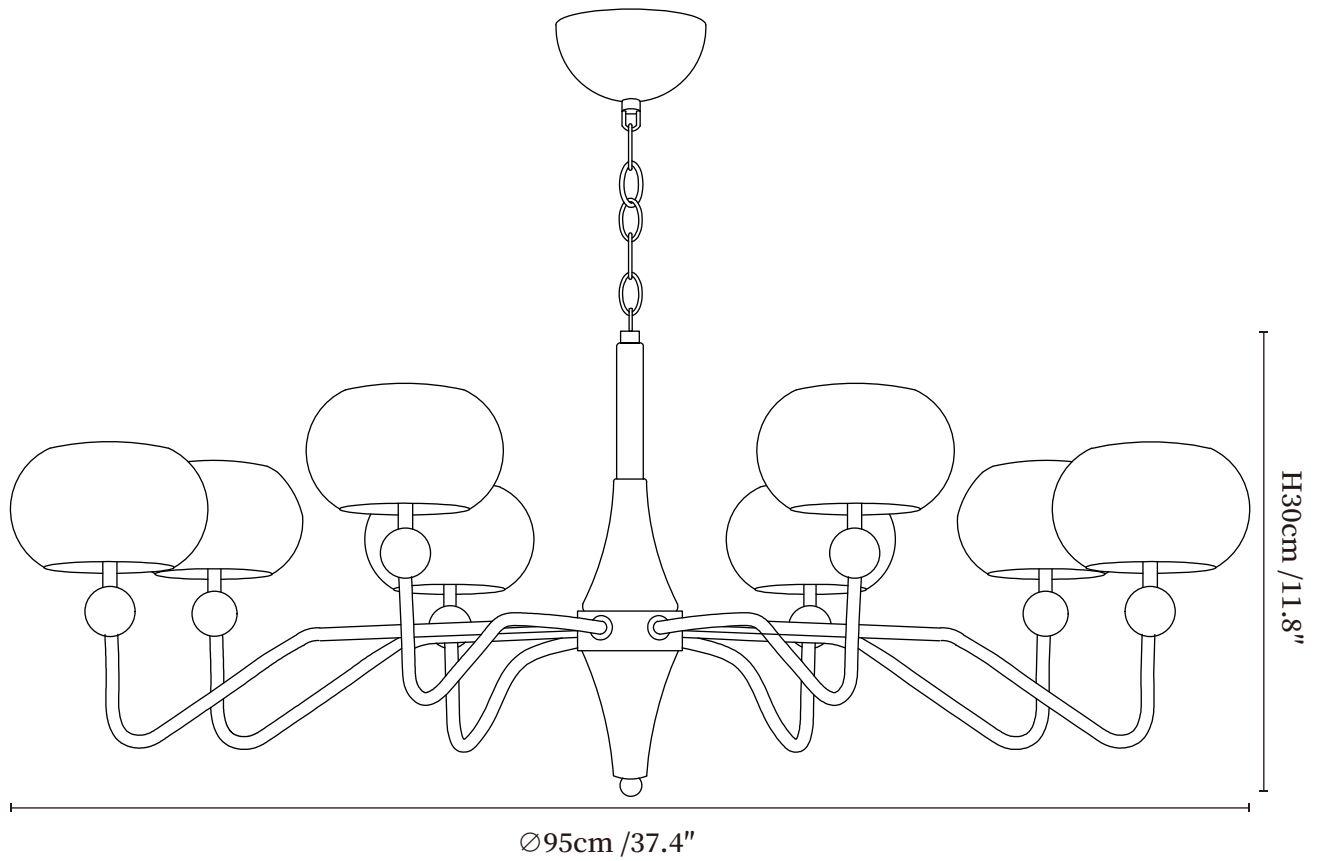

SPECIFICATION SHEET

SPECIFICATION DETAILS

*For custom options, consult factory for details

Fixture Dimensions	Ø 23.6" x H 11.8"
Light source	Integrated LED
Wattage	~ 36W
Voltage	AC 110-240V
Dimming	Not supported
CRI(Ra)	90+ CRI
Mounting	Hardwired.
LED Rated Life	30000 hours
Color Temperature	Warm Light (3000K), Neutral Light (4000K), Cool Light (6000K)
Control method	Compatible with common wall switches (not included)
Finishes	Chrome, Walnut color.
Shadow Details	White.
Material	Metal, Plastic, Wood.
Rod Length	Suspension rod is 19.7" , and can be spliced as needed.

SPECIFICATION SHEET

SPECIFICATION DETAILS

*For custom options, consult factory for details

Fixture Dimensions	Ø 30.7" x H 11.8"
Light source	Integrated LED
Wattage	~ 72W
Voltage	AC 110-240V
Dimming	Not supported
CRI(Ra)	90+ CRI
Mounting	Hardwired.
LED Rated Life	30000 hours
Color Temperature	Warm Light (3000K), Neutral Light (4000K), Cool Light (6000K)
Control method	Compatible with common wall switches (not included)
Finishes	Chrome, Walnut color.
Shadow Details	White.
Material	Metal, Plastic, Wood.
Rod Length	Suspension rod is 19.7" , and can be spliced as needed.

SPECIFICATION SHEET

SPECIFICATION DETAILS

*For custom options, consult factory for details

Fixture Dimensions	$\varnothing 37.4'' \times H 11.8''$
Light source	Integrated LED
Wattage	~ 96W
Voltage	AC 110-240V
Dimming	Not supported
CRI(Ra)	90+ CRI
Mounting	Hardwired.
LED Rated Life	30000 hours
Color Temperature	Warm Light (3000K), Neutral Light (4000K), Cool Light (6000K)
Control method	Compatible with common wall switches (not included)
Finishes	Chrome, Walnut color.
Shadow Details	White.
Material	Metal, Plastic, Wood.
Rod Length	Suspension rod is 19.7" , and can be spliced as needed.