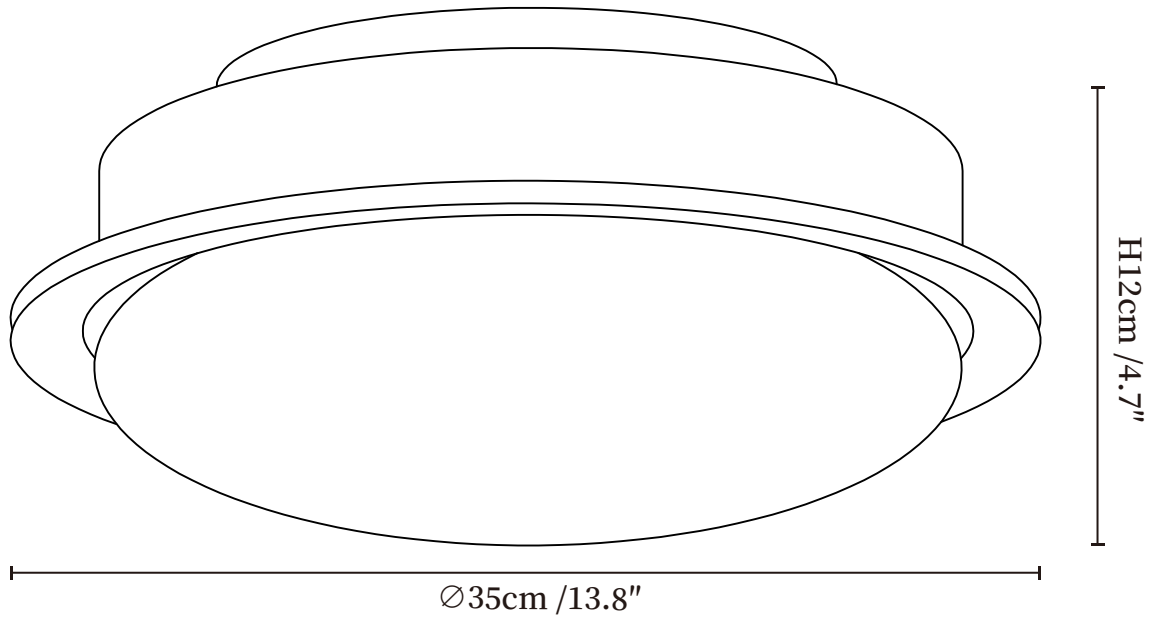

## SPECIFICATION DETAILS

\*For custom options, consult factory for details

<b>Fixture Dimensions</b>	Ø 13.8" x H 4.7"
<b>Light source</b>	Integrated LED
<b>Wattage</b>	~48W
<b>Voltage</b>	AC 110-240V
<b>Dimming</b>	Not supported
<b>CRI(Ra)</b>	90+CRI
<b>Mounting</b>	Hardwired.
<b>LED Rated Life</b>	30000 hours
<b>Color Temperature</b>	Warm Light (3000K), Neutral Light (4000K), Cool Light (6000K)
<b>Control method</b>	Compatible with common wall switches (
<b>Finishes</b>	Orange, White.
<b>Shade Details</b>	White.
<b>Material</b>	Metal, Acrylic.