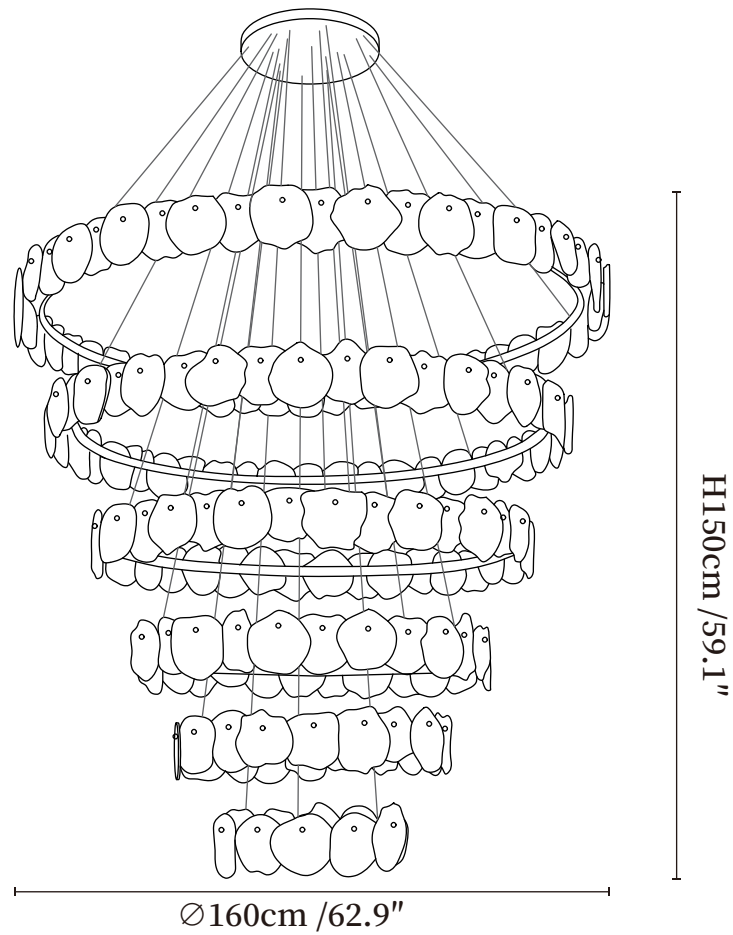

SPECIFICATION SHEET

SPECIFICATION DETAILS

*For custom options, consult factory for details

Fixture Dimensions	Ø 47.2" x H 31.5"
Light source	Integrated LED
Wattage	Total power ~24 watts
Voltage	AC 110-240V
Dimming	Not supported
CRI(Ra)	90+CRI
Mounting	Hardwired.
LED Rated Life	50000 hours
Color Temperature	Warm Light (3000K), Neutral Light (4000K), Cool Light (6000K)
Control method	Compatible with common wall switches(not included)
Finishes	Gold.
Shade Details	White.
Material	Metal, Alabaster.
Wire Length	The standard length of the cord is 59" (150 cm), the length is adjustable.

SPECIFICATION SHEET

SPECIFICATION DETAILS

*For custom options, consult factory for details

Fixture Dimensions	Ø 53.1" x H 47.2"
Light source	Integrated LED
Wattage	Total power ~24 watts
Voltage	AC 110-240V
Dimming	Not supported
CRI(Ra)	90+CRI
Mounting	Hardwired.
LED Rated Life	50000 hours
Color Temperature	Warm Light (3000K), Neutral Light (4000K), Cool Light (6000K)
Control method	Compatible with common wall switches(not included)
Finishes	Gold.
Shade Details	White.
Material	Metal, Alabaster.
Wire Length	The standard length of the cord is 59" (150 cm), the length is adjustable.

SPECIFICATION SHEET

SPECIFICATION DETAILS

*For custom options, consult factory for details

Fixture Dimensions	Ø 62.9" x H 59.1"
Light source	Integrated LED
Wattage	Total power ~24 watts
Voltage	AC 110-240V
Dimming	Not supported
CRI(Ra)	90+CRI
Mounting	Hardwired.
LED Rated Life	50000 hours
Color Temperature	Warm Light (3000K), Neutral Light (4000K), Cool Light (6000K)
Control method	Compatible with common wall switches(not included)
Finishes	Gold.
Shade Details	White.
Material	Metal, Alabaster.
Wire Length	The standard length of the cord is 59" (150 cm), the length is adjustable.