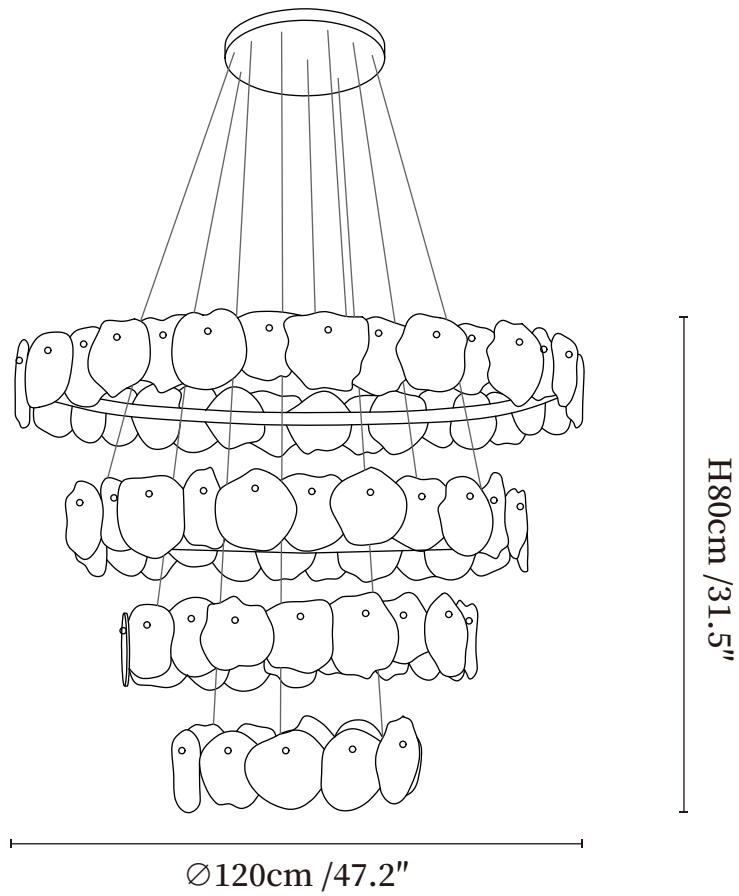

SPECIFICATION SHEET

SPECIFICATION DETAILS

*For custom options, consult factory for details

Fixture Dimensions	Ø 47.2" x H 31.5"
Light source	Integrated LED
Wattage	Total power ~24 watts
Voltage	AC 110-240V
Dimming	Not supported
CRI(Ra)	90+CRI
Mounting	Hardwired.
LED Rated Life	50000 hours
Color Temperature	Warm Light (3000K), Neutral Light (4000K), Cool Light (6000K)
Control method	Compatible with common wall switches(not included)
Finishes	Gold.
Shade Details	White.
Material	Metal, Alabaster.
Wire Length	The standard length of the cord is 59" (150 cm), the length is adjustable.

SPECIFICATION SHEET

SPECIFICATION DETAILS

*For custom options, consult factory for details

Fixture Dimensions	Ø 53.1" x H 47.2"
Light source	Integrated LED
Wattage	Total power ~24 watts
Voltage	AC 110-240V
Dimming	Not supported
CRI(Ra)	90+CRI
Mounting	Hardwired.
LED Rated Life	50000 hours
Color Temperature	Warm Light (3000K), Neutral Light (4000K), Cool Light (6000K)
Control method	Compatible with common wall switches(not included)
Finishes	Gold.
Shade Details	White.
Material	Metal, Alabaster.
Wire Length	The standard length of the cord is 59" (150 cm), the length is adjustable.

SPECIFICATION SHEET

SPECIFICATION DETAILS

*For custom options, consult factory for details

Fixture Dimensions	Ø 62.9" x H 59.1"
Light source	Integrated LED
Wattage	Total power ~24 watts
Voltage	AC 110-240V
Dimming	Not supported
CRI(Ra)	90+CRI
Mounting	Hardwired.
LED Rated Life	50000 hours
Color Temperature	Warm Light (3000K), Neutral Light (4000K), Cool Light (6000K)
Control method	Compatible with common wall switches(not included)
Finishes	Gold.
Shade Details	White.
Material	Metal, Alabaster.
Wire Length	The standard length of the cord is 59" (150 cm), the length is adjustable.