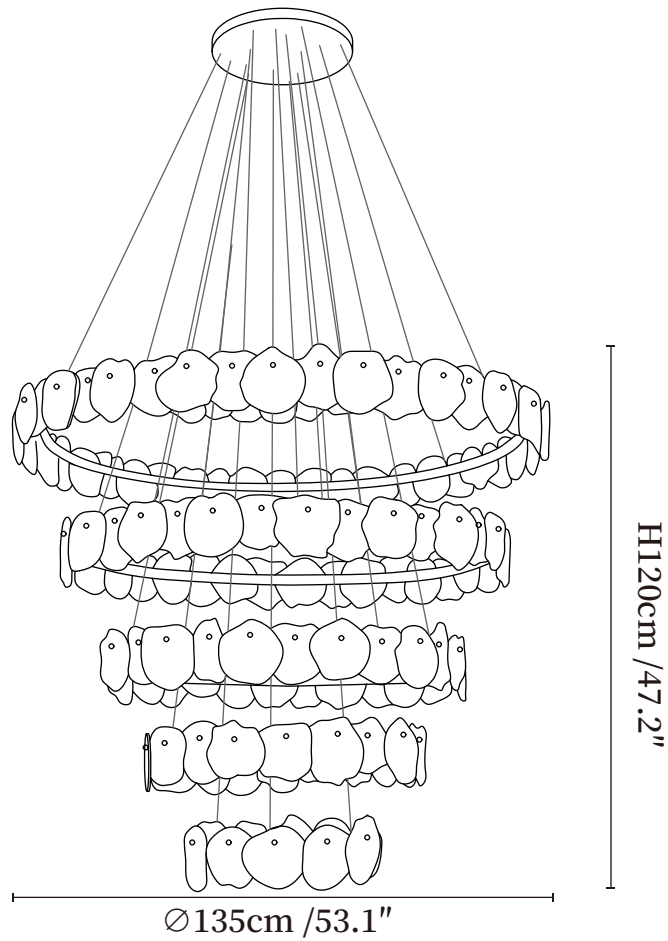

SPECIFICATION SHEET

SPECIFICATION DETAILS

*For custom options, consult factory for details

Fixture Dimensions	Ø 47.2" x H 31.5"
Light source	Integrated LED
Wattage	Total power ~24 watts
Voltage	AC 110-240V
Dimming	Not supported
CRI(Ra)	90+CRI
Mounting	Hardwired.
LED Rated Life	50000 hours
Color Temperature	Warm Light (3000K), Neutral Light (4000K), Cool Light (6000K)
Control method	Compatible with common wall switches(not included)
Finishes	Gold.
Shade Details	White.
Material	Metal, Alabaster.
Wire Length	The standard length of the cord is 59" (150 cm), the length is adjustable.

SPECIFICATION SHEET

SPECIFICATION DETAILS

*For custom options, consult factory for details

Fixture Dimensions	Ø 53.1" x H 47.2"
Light source	Integrated LED
Wattage	Total power ~24 watts
Voltage	AC 110-240V
Dimming	Not supported
CRI(Ra)	90+CRI
Mounting	Hardwired.
LED Rated Life	50000 hours
Color Temperature	Warm Light (3000K), Neutral Light (4000K), Cool Light (6000K)
Control method	Compatible with common wall switches(not included)
Finishes	Gold.
Shade Details	White.
Material	Metal, Alabaster.
Wire Length	The standard length of the cord is 59" (150 cm), the length is adjustable.

SPECIFICATION SHEET

SPECIFICATION DETAILS

*For custom options, consult factory for details

Fixture Dimensions	Ø 62.9" x H 59.1"
Light source	Integrated LED
Wattage	Total power ~24 watts
Voltage	AC 110-240V
Dimming	Not supported
CRI(Ra)	90+CRI
Mounting	Hardwired.
LED Rated Life	50000 hours
Color Temperature	Warm Light (3000K), Neutral Light (4000K), Cool Light (6000K)
Control method	Compatible with common wall switches(not included)
Finishes	Gold.
Shade Details	White.
Material	Metal, Alabaster.
Wire Length	The standard length of the cord is 59" (150 cm), the length is adjustable.