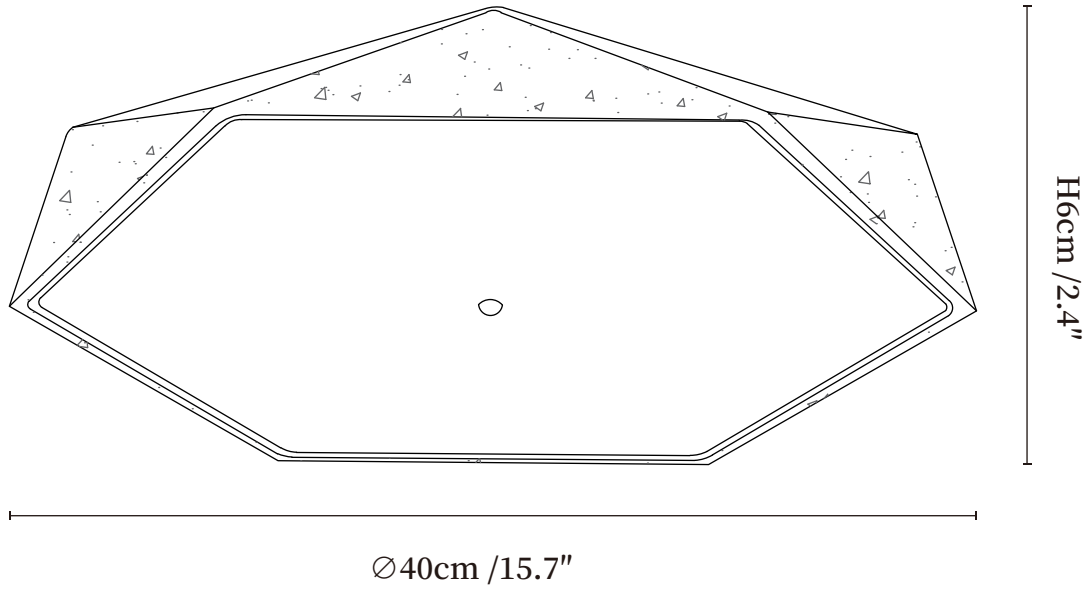

SPECIFICATION SHEET

SPECIFICATION DETAILS

*For custom options, consult factory for details

Fixture Dimensions	Ø 15.7" x H 2.4"
Light source	Integrated LED
Wattage	~36W
Voltage	AC 110-240V
Dimming	Not supported
CRI(Ra)	90+CRI
Mounting	Hardwired.
LED Rated Life	30000 hours
Color Temperature	Warm Light (3000K), Neutral Light (4000K), Cool Light (6000K)
Control method	Compatible with common wall switches(not included)
Finishes	Yellow Travertine.
Shade Details	White.
Material	Yellow Travertine, Glass.

SPECIFICATION SHEET

SPECIFICATION DETAILS

*For custom options, consult factory for details

Fixture Dimensions	Ø 19.7" x H 2.4"
Light source	Integrated LED
Wattage	~48W
Voltage	AC 110-240V
Dimming	Not supported
CRI(Ra)	90+CRI
Mounting	Hardwired.
LED Rated Life	30000 hours
Color Temperature	Warm Light (3000K), Neutral Light (4000K), Cool Light (6000K)
Control method	Compatible with common wall switches(not included)
Finishes	Yellow Travertine.
Shade Details	White.
Material	Yellow Travertine, Glass.

SPECIFICATION SHEET

SPECIFICATION DETAILS

*For custom options, consult factory for details

Fixture Dimmensions	Ø 23.6" x H 2.4"
Light source	Integrated LED
Wattage	~52W
Voltage	AC 110-240V
Dimming	Not supported
CRI(Ra)	90+CRI
Mounting	Hardwired.
LED Rated Life	30000 hours
Color Temperature	Warm Light (3000K), Neutral Light (4000K), Cool Light (6000K)
Control method	Compatible with common wall switches(not included)
Finishes	Yellow Travertine.
Shade Details	White.
Material	Yellow Travertine, Glass.