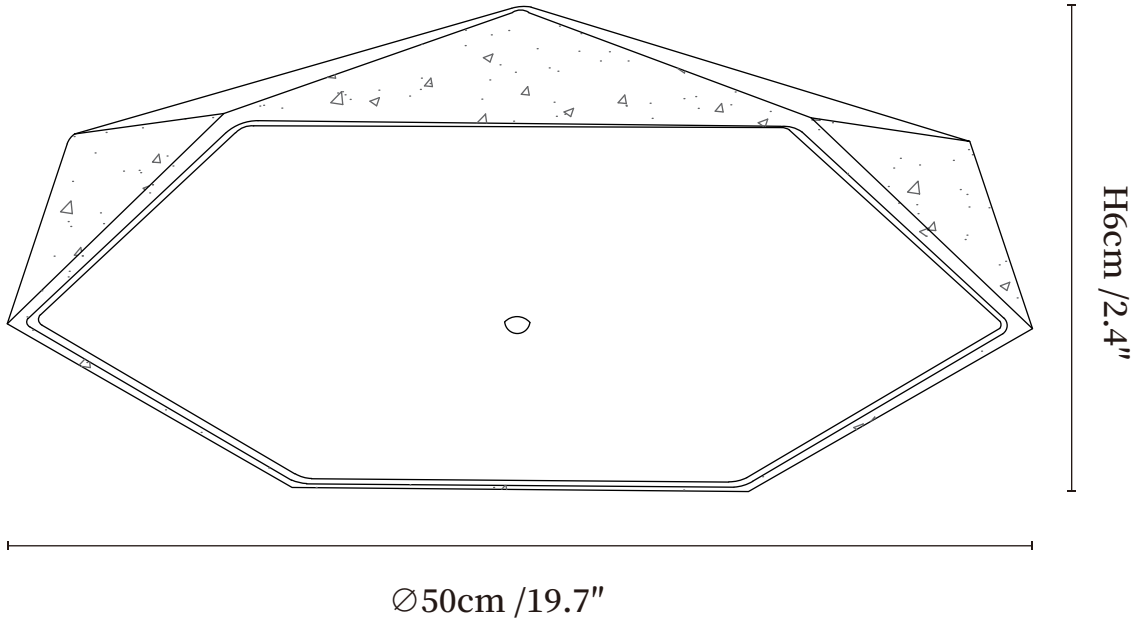

SPECIFICATION SHEET

SPECIFICATION DETAILS

*For custom options, consult factory for details

Fixture Dimensions	Ø 15.7" x H 2.4"
Light source	Integrated LED
Wattage	~36W
Voltage	AC 110-240V
Dimming	Not supported
CRI(Ra)	90+CRI
Mounting	Hardwired.
LED Rated Life	30000 hours
Color Temperature	Warm Light (3000K), Neutral Light (4000K), Cool Light (6000K)
Control method	Compatible with common wall switches(not included)
Finishes	Yellow Travertine.
Shade Details	White.
Material	Yellow Travertine, Glass.

SPECIFICATION SHEET

SPECIFICATION DETAILS

*For custom options, consult factory for details

Fixture Dimensions	Ø 19.7" x H 2.4"
Light source	Integrated LED
Wattage	~48W
Voltage	AC 110-240V
Dimming	Not supported
CRI(Ra)	90+CRI
Mounting	Hardwired.
LED Rated Life	30000 hours
Color Temperature	Warm Light (3000K), Neutral Light (4000K), Cool Light (6000K)
Control method	Compatible with common wall switches(not included)
Finishes	Yellow Travertine.
Shade Details	White.
Material	Yellow Travertine, Glass.

SPECIFICATION SHEET

SPECIFICATION DETAILS

*For custom options, consult factory for details

Fixture Dimmensions	Ø 23.6" x H 2.4"
Light source	Integrated LED
Wattage	~52W
Voltage	AC 110-240V
Dimming	Not supported
CRI(Ra)	90+CRI
Mounting	Hardwired.
LED Rated Life	30000 hours
Color Temperature	Warm Light (3000K), Neutral Light (4000K), Cool Light (6000K)
Control method	Compatible with common wall switches(not included)
Finishes	Yellow Travertine.
Shade Details	White.
Material	Yellow Travertine, Glass.