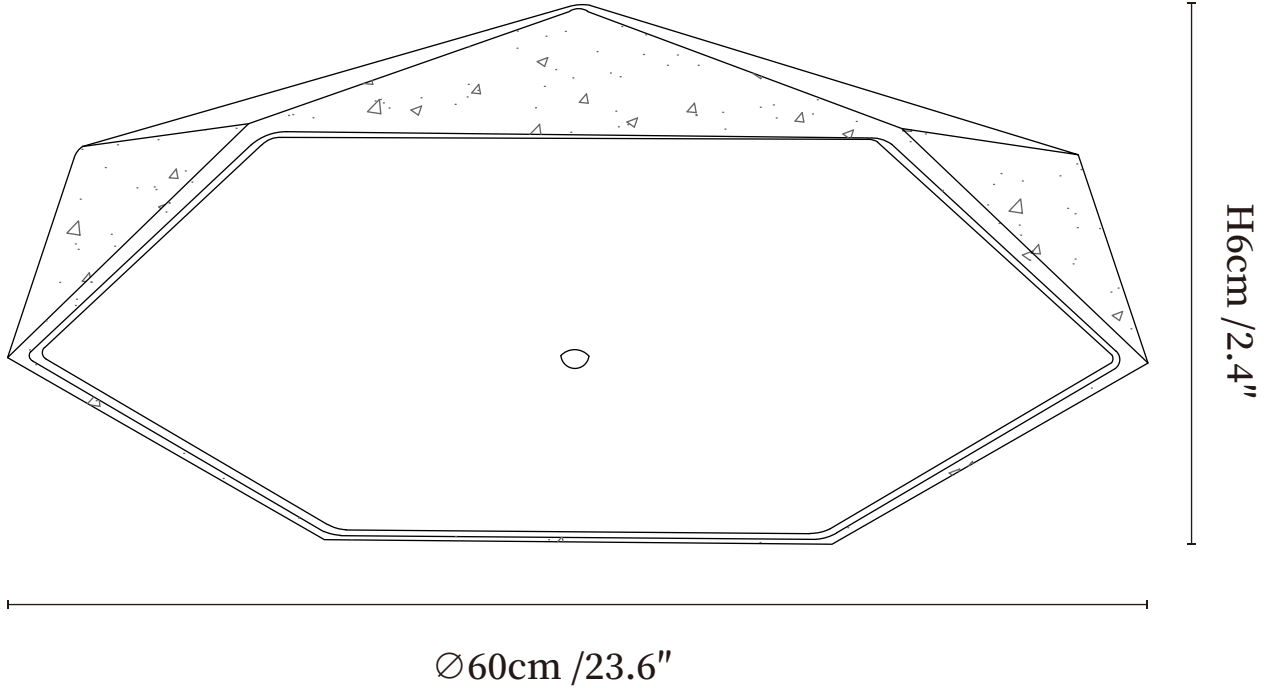

SPECIFICATION SHEET

SPECIFICATION DETAILS

*For custom options, consult factory for details

Fixture Dimensions	Ø 15.7" x H 2.4"
Light source	Integrated LED
Wattage	~36W
Voltage	AC 110-240V
Dimming	Not supported
CRI(Ra)	90+CRI
Mounting	Hardwired.
LED Rated Life	30000 hours
Color Temperature	Warm Light (3000K), Neutral Light (4000K), Cool Light (6000K)
Control method	Compatible with common wall switches(not included)
Finishes	Yellow Travertine.
Shade Details	White.
Material	Yellow Travertine, Glass.

SPECIFICATION SHEET

SPECIFICATION DETAILS

*For custom options, consult factory for details

Fixture Dimensions	Ø 19.7" x H 2.4"
Light source	Integrated LED
Wattage	~48W
Voltage	AC 110-240V
Dimming	Not supported
CRI(Ra)	90+CRI
Mounting	Hardwired.
LED Rated Life	30000 hours
Color Temperature	Warm Light (3000K), Neutral Light (4000K), Cool Light (6000K)
Control method	Compatible with common wall switches(not included)
Finishes	Yellow Travertine.
Shade Details	White.
Material	Yellow Travertine, Glass.

SPECIFICATION SHEET

SPECIFICATION DETAILS

*For custom options, consult factory for details

Fixture Dimmensions	Ø 23.6" x H 2.4"
Light source	Integrated LED
Wattage	~52W
Voltage	AC 110-240V
Dimming	Not supported
CRI(Ra)	90+CRI
Mounting	Hardwired.
LED Rated Life	30000 hours
Color Temperature	Warm Light (3000K), Neutral Light (4000K), Cool Light (6000K)
Control method	Compatible with common wall switches(not included)
Finishes	Yellow Travertine.
Shade Details	White.
Material	Yellow Travertine, Glass.