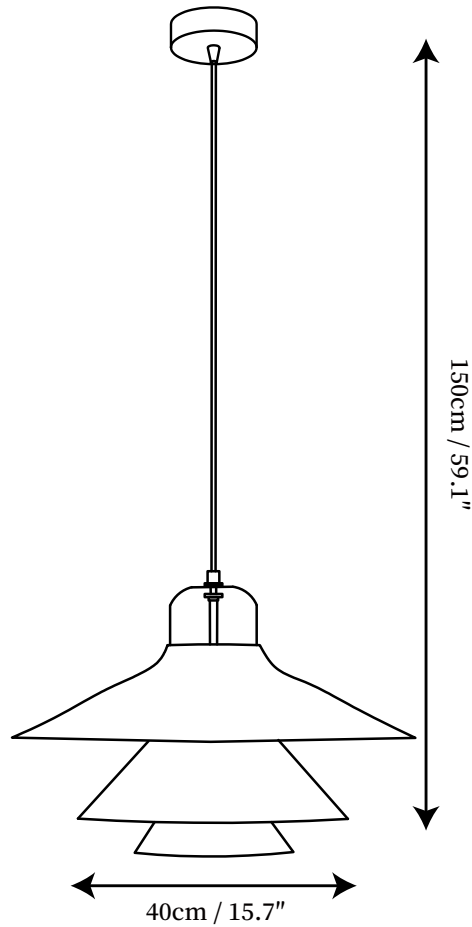

SPECIFICATION SHEET

SPECIFICATION DETAILS

*For custom options, consult factory for details

Fixture Dimensions	D 11.8" x H 59.1"
Light source	E26 or E27 (bulb not included)
Wattage	MAX 40W incandescent bulb or LED equivalent.
Voltage	AC 110-240V
Mounting	Hardwired.
Dimming	Compatible with dimmable bulbs (bulb not included)
Control method	Compatible with common wall switches(not included)
Finishes	White, Red, Green
Shade Details	White
Material	Aluminum, Glass
Wire Length	The standard length of the cord is 59" (150 cm), the length is adjustable.

SPECIFICATION SHEET

SPECIFICATION DETAILS

*For custom options, consult factory for details

Fixture Dimensions	D 15.7" x H 59.1"
Light source	E26 or E27 (bulb not included)
Wattage	MAX 40W incandescent bulb or LED equivalent.
Voltage	AC 110-240V
Mounting	Hardwired.
Dimming	Compatible with dimmable bulbs (bulb not included)
Control method	Compatible with common wall switches (not included)
Finishes	White, Red, Green
Shade Details	White
Material	Aluminum, Glass
Wire Length	The standard length of the cord is 59" (150 cm), the length is adjustable.