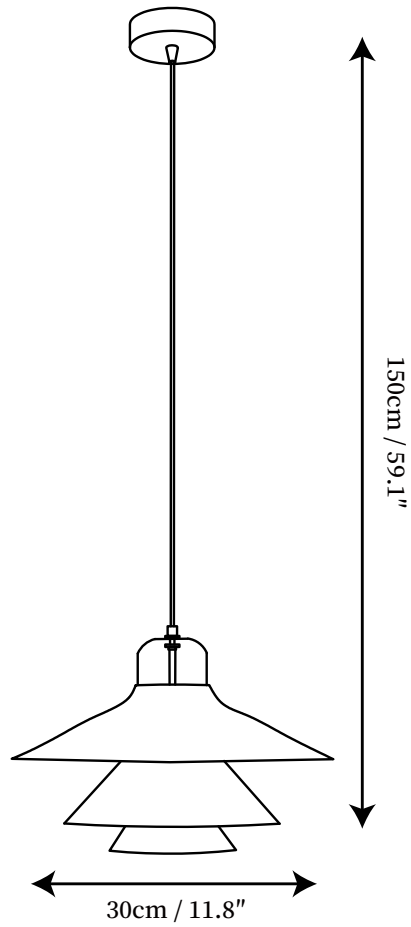

SPECIFICATION SHEET

SPECIFICATION DETAILS

*For custom options, consult factory for details

Fixture Dimensions	D 11.8" x H 59.1"
Light source	E26 or E27 (bulb not included)
Wattage	MAX 40W incandescent bulb or LED equivalent.
Voltage	AC 110-240V
Mounting	Hardwired.
Dimming	Compatible with dimmable bulbs (bulb not included)
Control method	Compatible with common wall switches(not included)
Finishes	White, Red, Green
Shade Details	White
Material	Aluminum, Glass
Wire Length	The standard length of the cord is 59" (150 cm), the length is adjustable.

SPECIFICATION SHEET

SPECIFICATION DETAILS

*For custom options, consult factory for details

Fixture Dimensions	D 15.7" x H 59.1"
Light source	E26 or E27 (bulb not included)
Wattage	MAX 40W incandescent bulb or LED equivalent.
Voltage	AC 110-240V
Mounting	Hardwired.
Dimming	Compatible with dimmable bulbs (bulb not included)
Control method	Compatible with common wall switches (not included)
Finishes	White, Red, Green
Shade Details	White
Material	Aluminum, Glass
Wire Length	The standard length of the cord is 59" (150 cm), the length is adjustable.