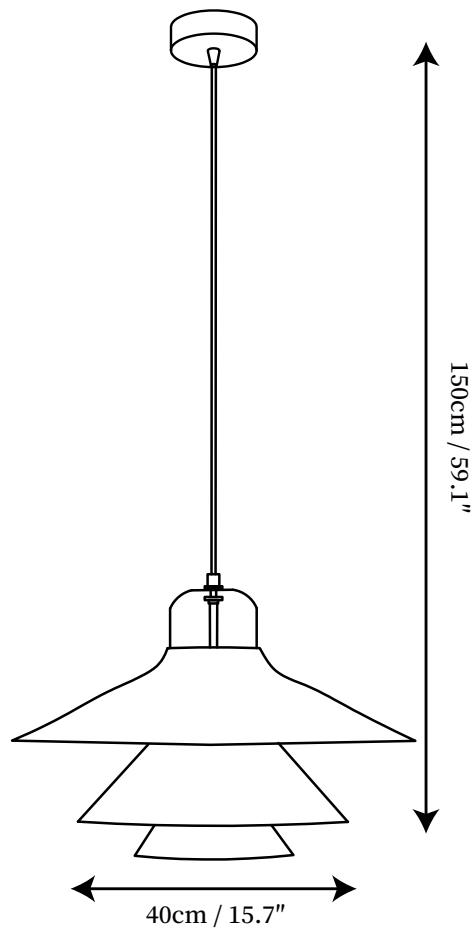

## SPECIFICATION DETAILS

\*For custom options, consult factory for details

<b>Fixture Dimensions</b>	D 11.8" x H 59.1"
<b>Light source</b>	E26 or E27 (bulb not included)
<b>Wattage</b>	MAX 40W incandescent bulb or LED equivalent.
<b>Voltage</b>	AC 110-240V
<b>Mounting</b>	Hardwired.
<b>Dimming</b>	Compatible with dimmable bulbs (bulb not included)
<b>Control method</b>	Compatible with common wall switches(not included)
<b>Finishes</b>	White, Red, Green
<b>Shade Details</b>	White
<b>Material</b>	Aluminum, Glass
<b>Wire Length</b>	The standard length of the cord is 59" (150 cm), the length is adjustable.

## SPECIFICATION DETAILS

\*For custom options, consult factory for details

---

<b>Fixture Dimensions</b>	D 15.7" x H 59.1"
<b>Light source</b>	E26 or E27 (bulb not included)
<b>Wattage</b>	MAX 40W incandescent bulb or LED equivalent.
<b>Voltage</b>	AC 110-240V
<b>Mounting</b>	Hardwired.
<b>Dimming</b>	Compatible with dimmable bulbs (bulb not included)
<b>Control method</b>	Compatible with common wall switches(not included)
<b>Finishes</b>	White, Red, Green
<b>Shade Details</b>	White
<b>Material</b>	Aluminum, Glass
<b>Wire Length</b>	The standard length of the cord is 59" (150 cm), the length is adjustable.