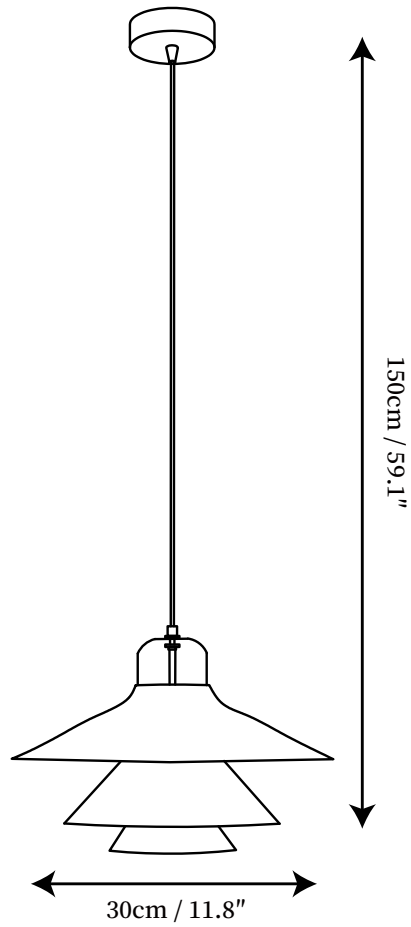

## SPECIFICATION DETAILS

\*For custom options, consult factory for details

<b>Fixture Dimensions</b>	D 11.8" x H 59.1"
<b>Light source</b>	E26 or E27 (bulb not included)
<b>Wattage</b>	MAX 40W incandescent bulb or LED equivalent.
<b>Voltage</b>	AC 110-240V
<b>Mounting</b>	Hardwired.
<b>Dimming</b>	Compatible with dimmable bulbs (bulb not included)
<b>Control method</b>	Compatible with common wall switches(not included)
<b>Finishes</b>	White, Red, Green
<b>Shade Details</b>	White
<b>Material</b>	Aluminum, Glass
<b>Wire Length</b>	The standard length of the cord is 59" (150 cm), the length is adjustable.

## SPECIFICATION DETAILS

\*For custom options, consult factory for details

---

<b>Fixture Dimensions</b>	D 15.7" x H 59.1"
<b>Light source</b>	E26 or E27 (bulb not included)
<b>Wattage</b>	MAX 40W incandescent bulb or LED equivalent.
<b>Voltage</b>	AC 110-240V
<b>Mounting</b>	Hardwired.
<b>Dimming</b>	Compatible with dimmable bulbs (bulb not included)
<b>Control method</b>	Compatible with common wall switches(not included)
<b>Finishes</b>	White, Red, Green
<b>Shade Details</b>	White
<b>Material</b>	Aluminum, Glass
<b>Wire Length</b>	The standard length of the cord is 59" (150 cm), the length is adjustable.