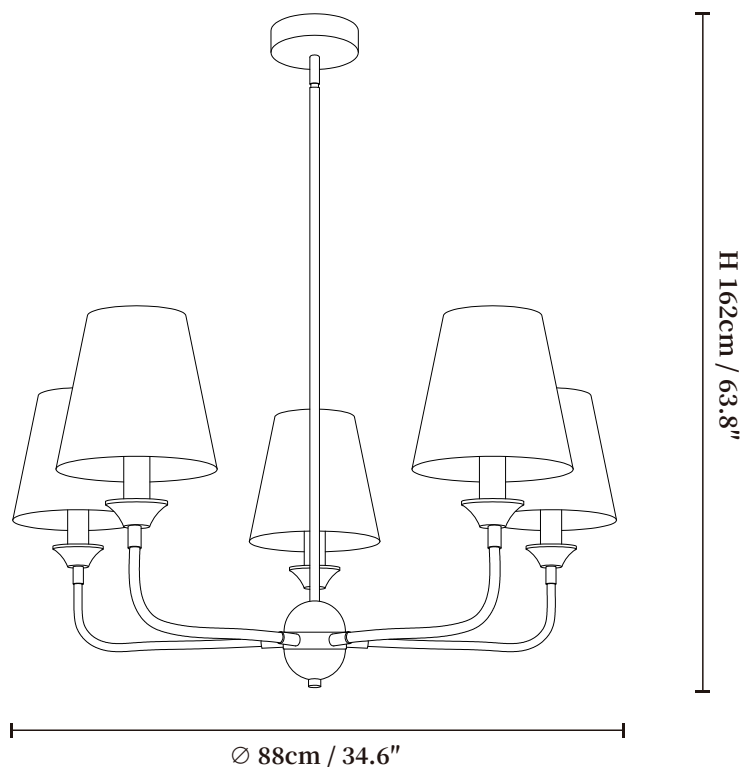

SPECIFICATION SHEET

SPECIFICATION DETAILS

*For custom options, consult factory for details

Fixture Dimensions	Ø 34.6" x H 63.8"
Light source	E26 or E27 (bulb not included)
Wattage	MAX 15W incandescent bulb or LED equivalent.
Voltage	AC 110-240V
Mounting	Hardwired.
Dimming	Compatible with dimmable bulbs (bulb not included)
Control method	Compatible with common wall switches (not included)
Finishes	Black
Shade Details	White
Material	Metal, Brass, Fabric
Rod Length	Suspension rod is 59.1", and can be spliced as needed.