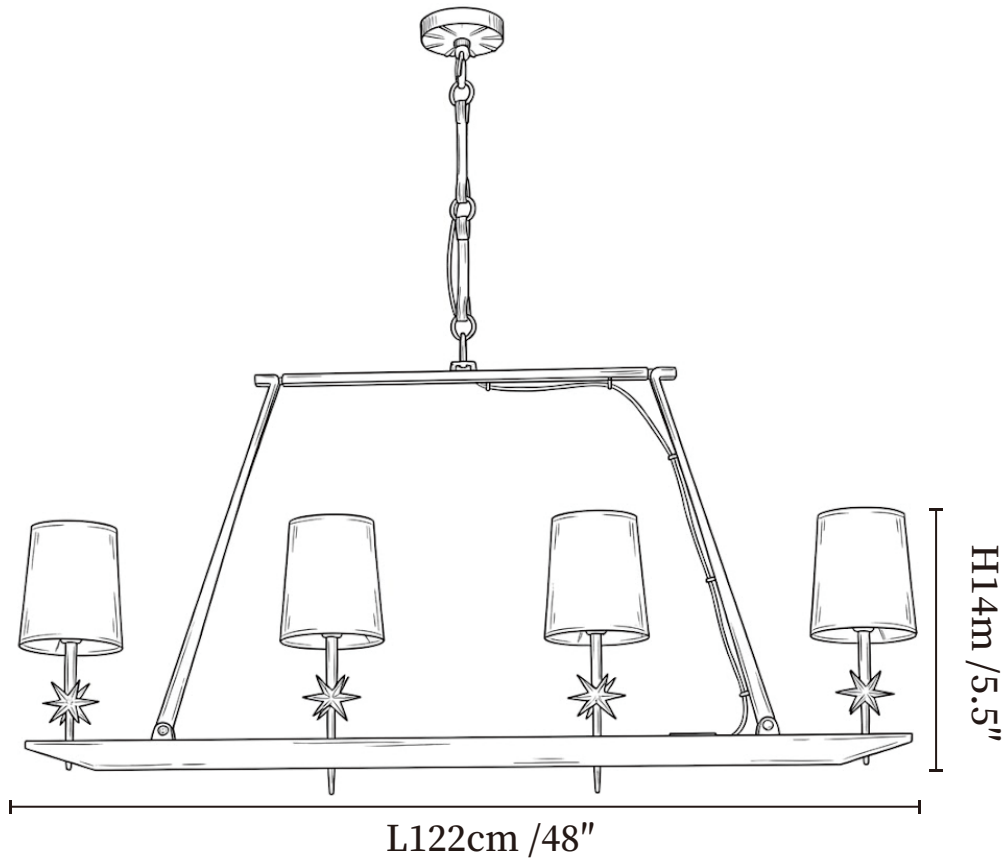

SPECIFICATION SHEET

SPECIFICATION DETAILS

*For custom options, consult factory for details

Fixture Dimensions	L 48" x H 5.5"
Light source	E12 or E14(bulb not included)
Wattage	MAX 15W incandescent bulb or LED equivalent.
Voltage	AC 110-240V
Mounting	Hardwired.
Dimming	Compatible with dimmable bulbs (bulb not included)
Control method	Compatible with common wall switches (not included)
Finishes	Bronze.
Shade Details	White.
Material	Metal, Brass, Fabric.
Hanging Length	Chain lengths range between 11.8", the length can be specified according to needs