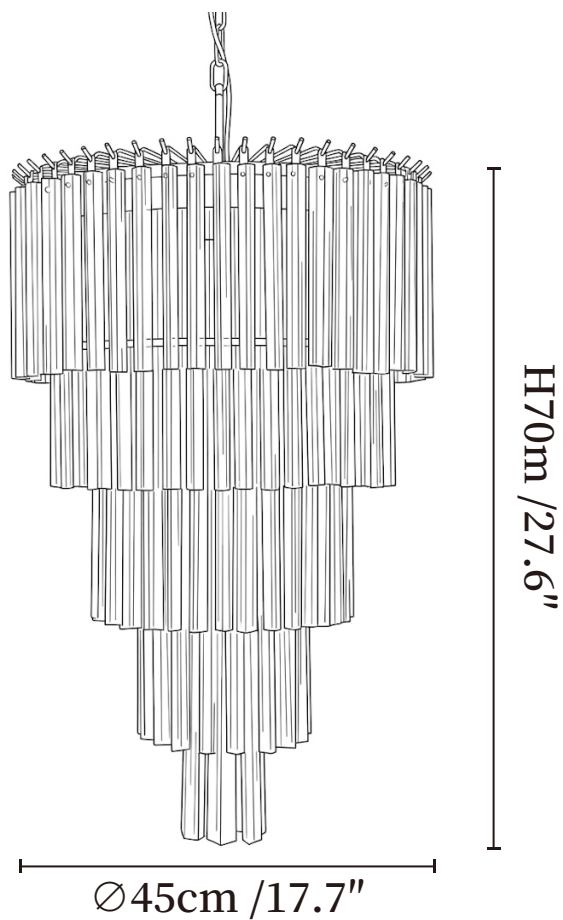

# SPECIFICATION SHEET

---

## SPECIFICATION DETAILS

\*For custom options, consult factory for details

<b>Fixture Dimensions</b>	Ø 17.7" x H 27.6"
<b>Light source</b>	E12 or E14 (bulb not included)
<b>Wattage</b>	MAX 15W incandescent bulb or LED equivalent.
<b>Voltage</b>	AC 110-240V
<b>Mounting</b>	Hardwired.
<b>Dimming</b>	Compatible with dimmable bulbs (bulb not included)
<b>Control method</b>	Compatible with common wall switches (not included)
<b>Finishes</b>	Nickel.
<b>Shade Details</b>	Transparant.
<b>Material</b>	Metal, Glass.