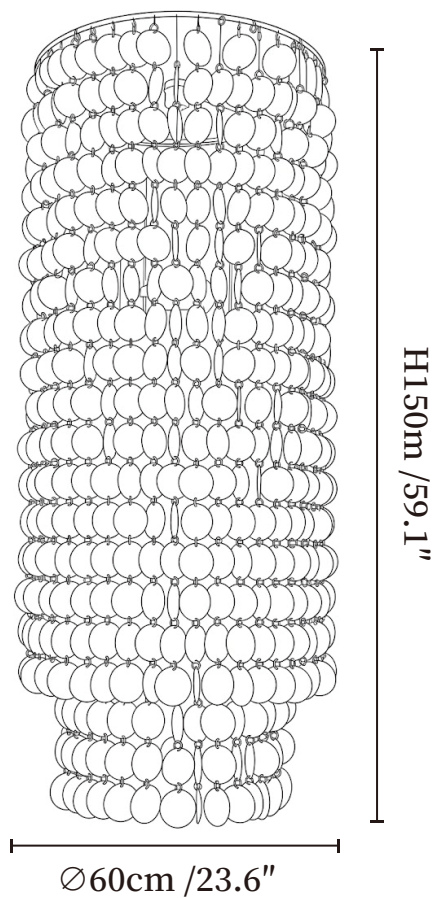

SPECIFICATION SHEET

SPECIFICATION DETAILS

*For custom options, consult factory for details

Fixture Dimensions	Ø 15.7" x H 40.9" Ø 23.6" x H 59.1"
Light source	E26 or E27 (bulb not included)
Wattage	MAX 40W incandescent bulb or LED equivalent.
Voltage	AC 110-240V
Mounting	Hardwired.
Dimming	Compatible with dimmable bulbs (bulb not included)
Control method	Compatible with common wall switches (not included)
Finishes	Nickel.
Shade Details	White.
Material	Metal, Capiz shells.