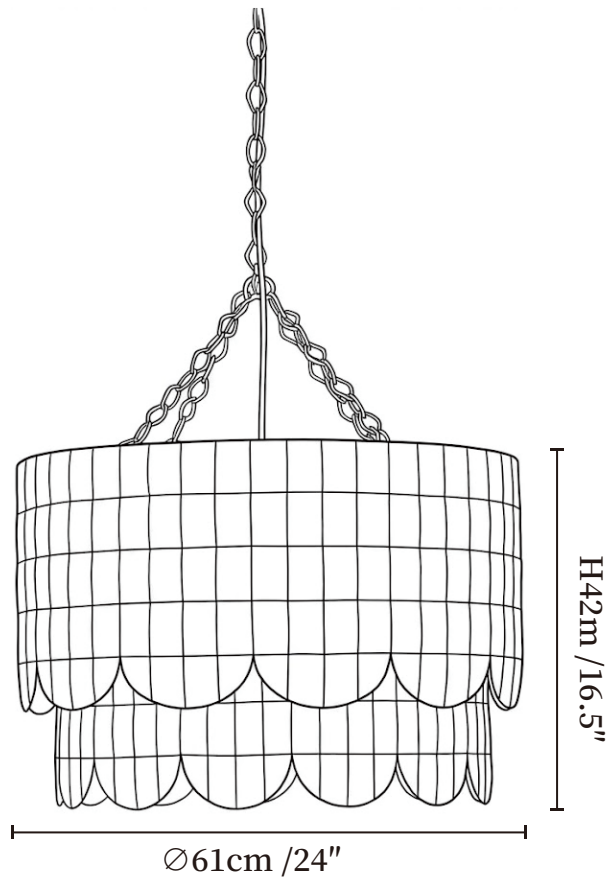

SPECIFICATION SHEET

SPECIFICATION DETAILS

*For custom options, consult factory for details

Fixture Dimensions	Ø 24" x H 16.5"
Light source	E26 or E27(bulb not included)
Wattage	MAX 40W incandescent bulb or LED equivalent.
Voltage	AC 110-240V
Mounting	Hardwired.
Dimming	Compatible with dimmable bulbs (bulb not included)
Control method	Compatible with common wall switches(not included)
Finishes	Gold.
Shade Details	White.
Material	Metal, Shell.
Hanging Length	Chain lengths range between 11.8", the length can be specified according to needs