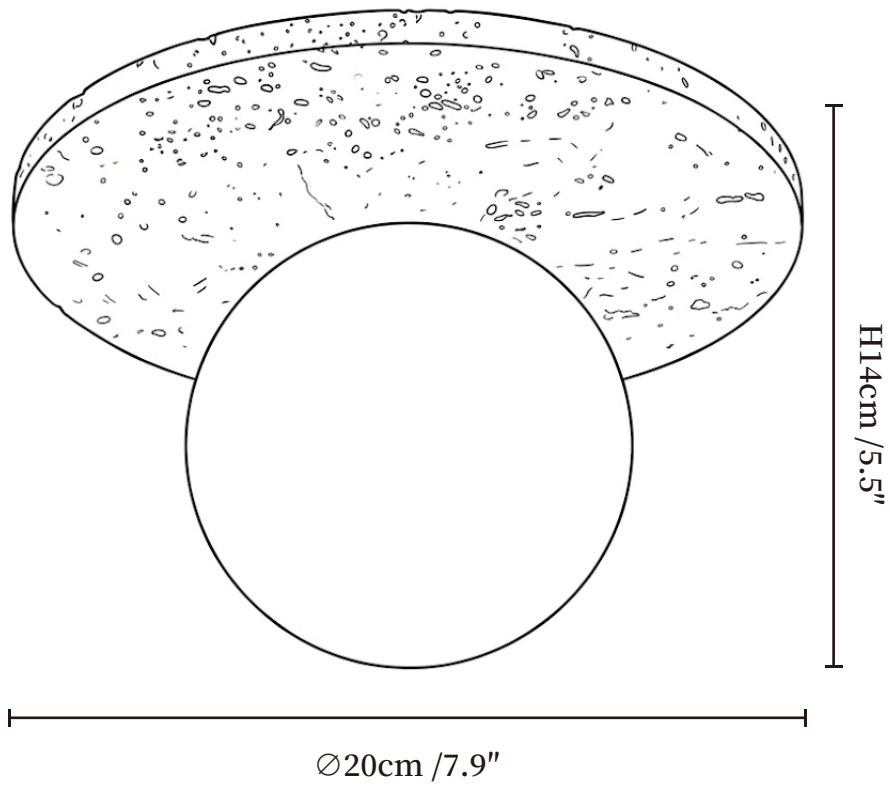

SPECIFICATION SHEET

SPECIFICATION DETAILS

*For custom options, consult factory for details

Fixture Dimensions	Ø 7.9" x H 5.5"
Light source	GX53 (bulb not included)
Wattage	MAX 5W incandescent bulb or LED equivalent.
Voltage	AC 110-240V
Mounting	Hardwired.
Dimming	Please purchase dimmable light bulbs separately.
Control method	Compatible with common wall switches (not included)
Finishes	Black Travertine.
Shade Details	White.
Material	Metal, Black Travertine.