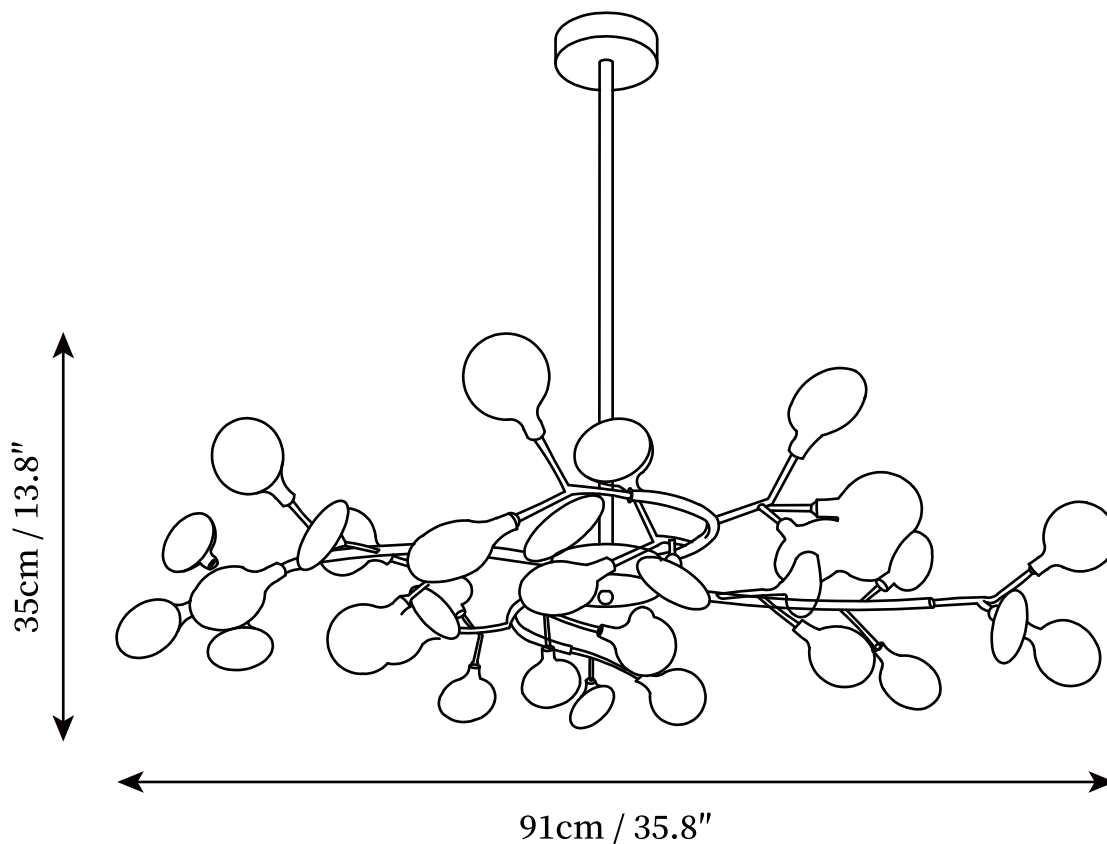

SPECIFICATION SHEET

SPECIFICATION DETAILS

*For custom options, consult factory for details

Fixture Dimensions	D 27.6" x H 13.8" (30 heads)
Light source	G4. (bulb not included)
Wattage	~ 3W incandescent bulb or LED equivalent.
Voltage	AC 110-240V
Mounting	Hardwired.
Dimming	Compatible with dimmable bulbs
Control method	Compatible with common wall switches(
Finishes	Gold.
Shade Details	White.
Material	Metal, Iron, Acrylic
Rod Length	Suspension rod length 50cm / 19.7", and can be spliced as needed.

SPECIFICATION SHEET

SPECIFICATION DETAILS

*For custom options, consult factory for details

Fixture Dimensions	D 32.7" X H 13.8" (45 heads)
Light source	G4. (bulb not included)
Wattage	~ 3W incandescent bulb or LED equivalent.
Voltage	AC 110-240V
Mounting	Hardwired.
Dimming	Compatible with dimmable bulbs
Control method	Compatible with common wall switches(
Finishes	Gold.
Shade Details	White.
Material	Metal, Iron, Acrylic
Rod Length	Suspension rod length 50cm / 19.7", and can be spliced as needed.

SPECIFICATION SHEET

SPECIFICATION DETAILS

*For custom options, consult factory for details

Fixture Dimensions	D 35.8" x H 13.8" (54 heads)
Light source	G4. (bulb not included)
Wattage	~ 3W incandescent bulb or LED equivalent.
Voltage	AC 110-240V
Mounting	Hardwired.
Dimming	Compatible with dimmable bulbs
Control method	Compatible with common wall switches (
Finishes	Gold.
Shade Details	White.
Material	Metal, Iron, Acrylic
Rod Length	Suspension rod length 50cm / 19.7", and can be spliced as needed.