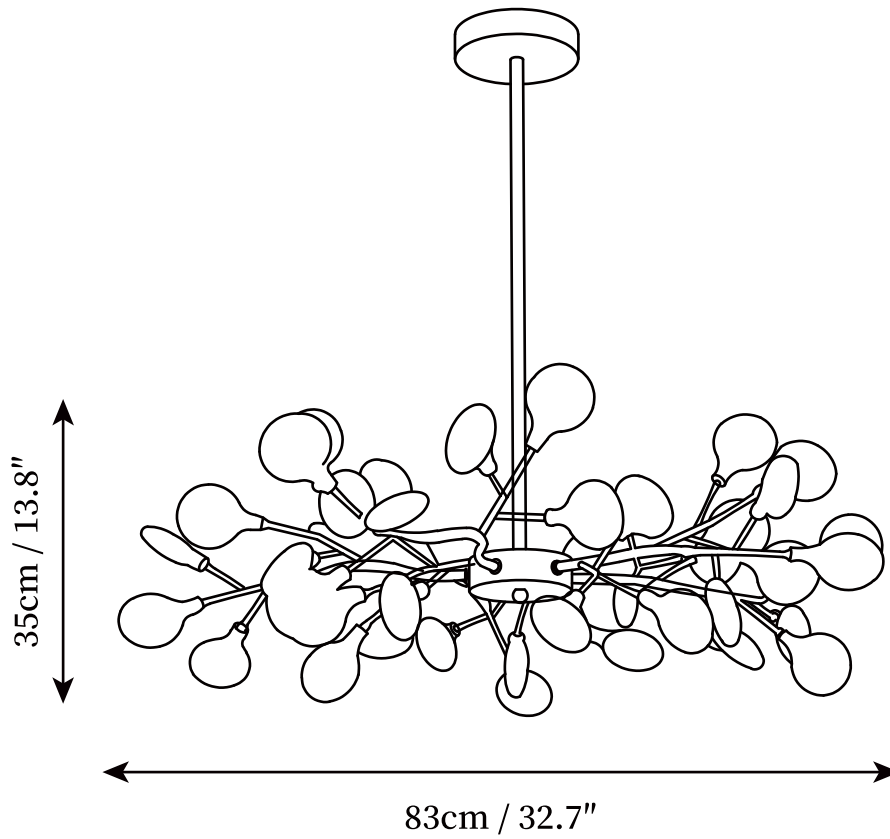

SPECIFICATION SHEET

SPECIFICATION DETAILS

*For custom options, consult factory for details

Fixture Dimensions	D 27.6" x H 13.8" (30 heads)
Light source	G4. (bulb not included)
Wattage	~ 3W incandescent bulb or LED equivalent.
Voltage	AC 110-240V
Mounting	Hardwired.
Dimming	Compatible with dimmable bulbs
Control method	Compatible with common wall switches(
Finishes	Gold.
Shade Details	White.
Material	Metal, Iron, Acrylic
Rod Length	Suspension rod length 50cm / 19.7", and can be spliced as needed.

SPECIFICATION SHEET

SPECIFICATION DETAILS

*For custom options, consult factory for details

Fixture Dimensions	D 32.7" X H 13.8" (45 heads)
Light source	G4. (bulb not included)
Wattage	~ 3W incandescent bulb or LED equivalent.
Voltage	AC 110-240V
Mounting	Hardwired.
Dimming	Compatible with dimmable bulbs
Control method	Compatible with common wall switches(
Finishes	Gold.
Shade Details	White.
Material	Metal, Iron, Acrylic
Rod Length	Suspension rod length 50cm / 19.7", and can be spliced as needed.

SPECIFICATION SHEET

SPECIFICATION DETAILS

*For custom options, consult factory for details

Fixture Dimensions	D 35.8" x H 13.8" (54 heads)
Light source	G4. (bulb not included)
Wattage	~ 3W incandescent bulb or LED equivalent.
Voltage	AC 110-240V
Mounting	Hardwired.
Dimming	Compatible with dimmable bulbs
Control method	Compatible with common wall switches (
Finishes	Gold.
Shade Details	White.
Material	Metal, Iron, Acrylic
Rod Length	Suspension rod length 50cm / 19.7", and can be spliced as needed.