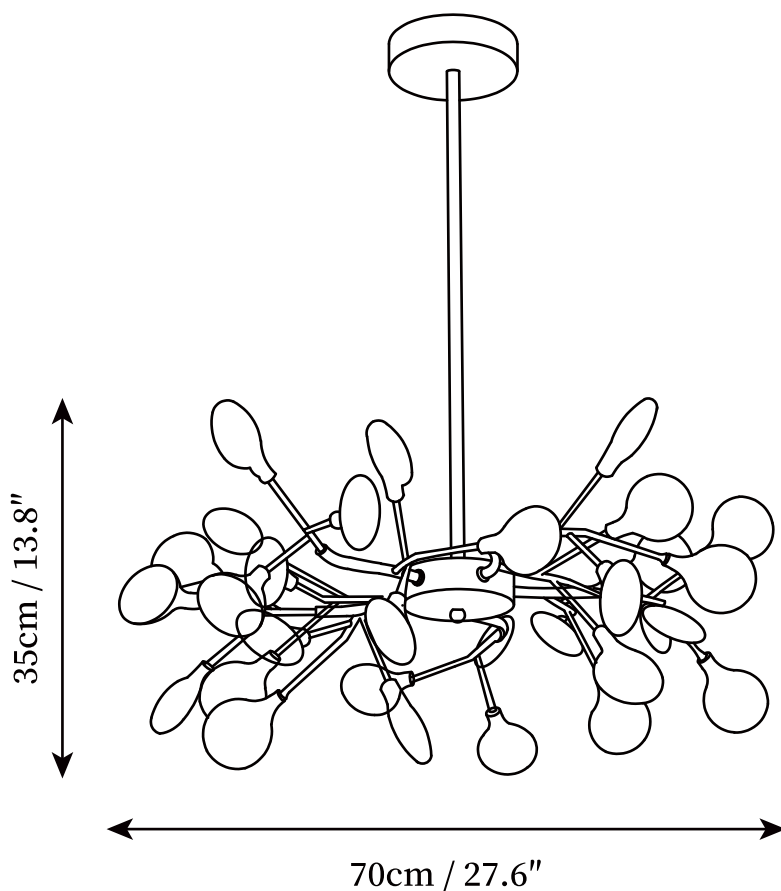

SPECIFICATION SHEET

SPECIFICATION DETAILS

*For custom options, consult factory for details

Fixture Dimensions	D 27.6" x H 13.8" (30 heads)
Light source	G4. (bulb not included)
Wattage	~ 3W incandescent bulb or LED equivalent.
Voltage	AC 110-240V
Mounting	Hardwired.
Dimming	Compatible with dimmable bulbs
Control method	Compatible with common wall switches(
Finishes	Gold.
Shade Details	White.
Material	Metal, Iron, Acrylic
Rod Length	Suspension rod length 50cm / 19.7", and can be spliced as needed.

SPECIFICATION SHEET

SPECIFICATION DETAILS

*For custom options, consult factory for details

Fixture Dimensions	D 32.7" X H 13.8" (45 heads)
Light source	G4. (bulb not included)
Wattage	~ 3W incandescent bulb or LED equivalent.
Voltage	AC 110-240V
Mounting	Hardwired.
Dimming	Compatible with dimmable bulbs
Control method	Compatible with common wall switches(
Finishes	Gold.
Shade Details	White.
Material	Metal, Iron, Acrylic
Rod Length	Suspension rod length 50cm / 19.7", and can be spliced as needed.

SPECIFICATION SHEET

SPECIFICATION DETAILS

*For custom options, consult factory for details

Fixture Dimensions	D 35.8" x H 13.8" (54 heads)
Light source	G4. (bulb not included)
Wattage	~ 3W incandescent bulb or LED equivalent.
Voltage	AC 110-240V
Mounting	Hardwired.
Dimming	Compatible with dimmable bulbs
Control method	Compatible with common wall switches (
Finishes	Gold.
Shade Details	White.
Material	Metal, Iron, Acrylic
Rod Length	Suspension rod length 50cm / 19.7", and can be spliced as needed.