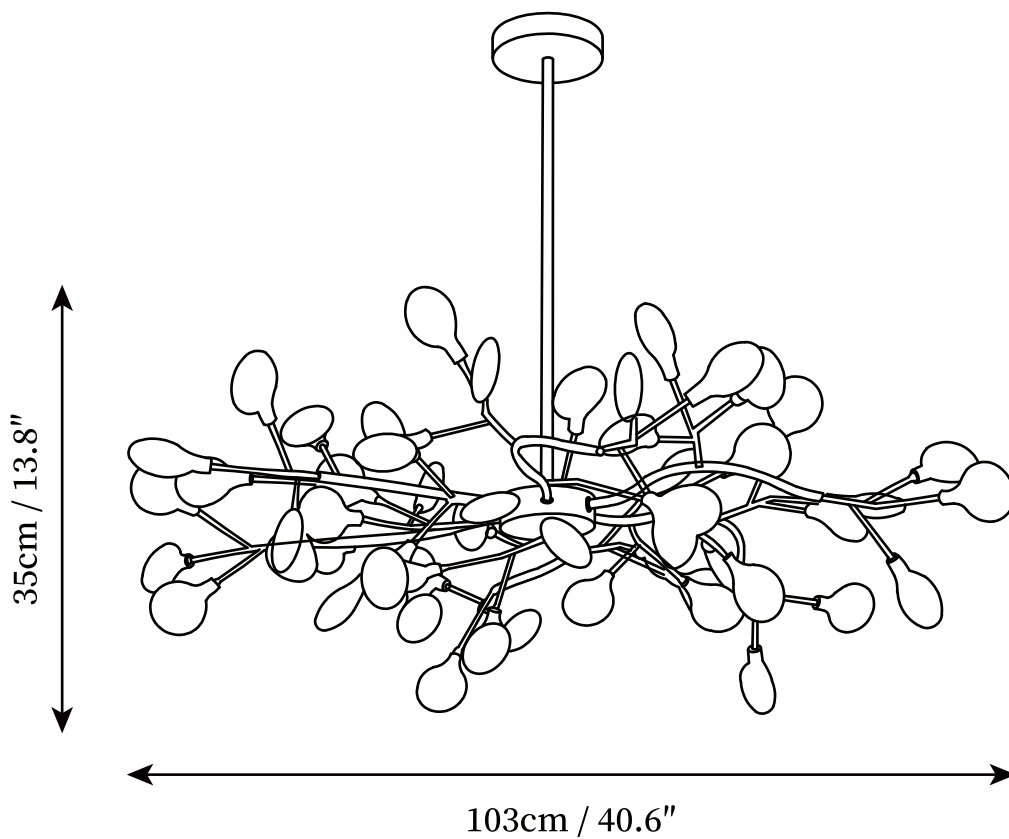

SPECIFICATION SHEET

SPECIFICATION DETAILS

*For custom options, consult factory for details

Fixture Dimensions	D 27.6" x H 13.8" (30 heads)
Light source	G4. (bulb not included)
Wattage	~ 3W incandescent bulb or LED equivalent.
Voltage	AC 110-240V
Mounting	Hardwired.
Dimming	Compatible with dimmable bulbs
Control method	Compatible with common wall switches(
Finishes	Gold.
Shade Details	White.
Material	Metal, Iron, Acrylic
Rod Length	Suspension rod length 50cm / 19.7", and can be spliced as needed.

SPECIFICATION SHEET

SPECIFICATION DETAILS

*For custom options, consult factory for details

Fixture Dimensions	D 35.8" x H 13.8" (54 heads)
Light source	G4. (bulb not included)
Wattage	~ 3W incandescent bulb or LED equivalent.
Voltage	AC 110-240V
Mounting	Hardwired.
Dimming	Compatible with dimmable bulbs
Control method	Compatible with common wall switches (
Finishes	Gold.
Shade Details	White.
Material	Metal, Iron, Acrylic
Rod Length	Suspension rod length 50cm / 19.7", and can be spliced as needed.

SPECIFICATION SHEET

SPECIFICATION DETAILS

*For custom options, consult factory for details

Fixture Dimensions	D 40.6" X H 13.8" (63 heads)
Light source	G4. (bulb not included)
Wattage	~ 3W incandescent bulb or LED equivalent.
Voltage	AC 110-240V
Mounting	Hardwired.
Dimming	Compatible with dimmable bulbs
Control method	Compatible with common wall switches(
Finishes	Gold.
Shade Details	White.
Material	Metal, Iron, Acrylic
Rod Length	Suspension rod length 50cm / 19.7", and can be spliced as needed.