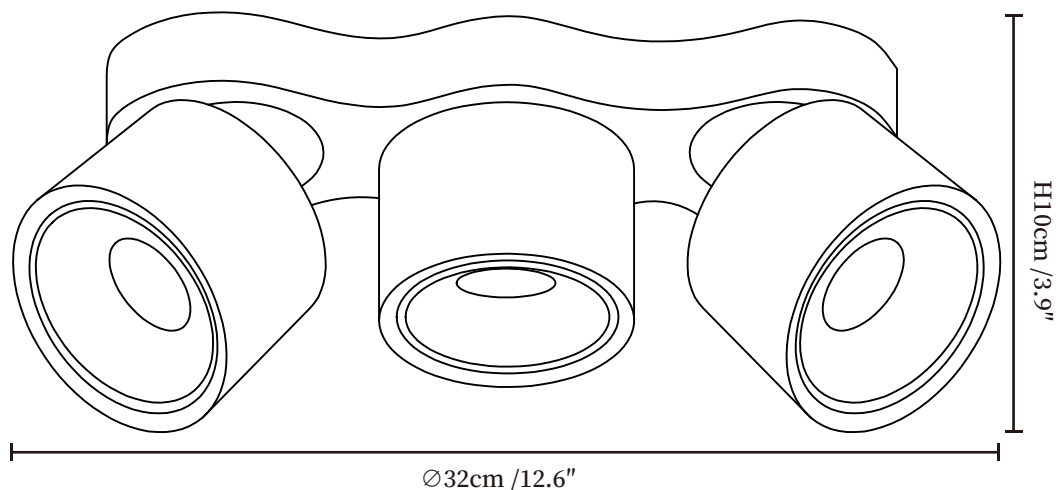

SPECIFICATION SHEET

SPECIFICATION DETAILS

*For custom options, consult factory for details

Fixture Dimensions	$\text{Ø} 12.6'' \times \text{H} 3.9''$
Light source	Integrated LED
Wattage	~15W
Voltage	AC 110-240V
Dimming	Not supported
CRI(Ra)	90+CRI
Mounting	Hardwired.
LED Rated Life	30000 hours
Color Temperature	Warm Light (3000K), Neutral Light (4000K), Cool Light (6000K)
Control method	Compatible with common wall switches (not included)
Finishes	Black, White.
Shade Details	White.
Material	Metal, Aluminum, Acrylic.

SPECIFICATION SHEET

SPECIFICATION DETAILS

*For custom options, consult factory for details

Fixture Dimensions	Ø 12.6" x H 3.9"
Light source	Integrated LED
Wattage	~15W
Voltage	AC 110-240V
Dimming	Not supported
CRI(Ra)	90+CRI
Mounting	Hardwired.
LED Rated Life	30000 hours
Color Temperature	Warm Light (3000K), Neutral Light (4000K), Cool Light (6000K)
Control method	Compatible with common wall switches (not included)
Finishes	Black, White.
Shade Details	White.
Material	Metal, Aluminum, Acrylic.