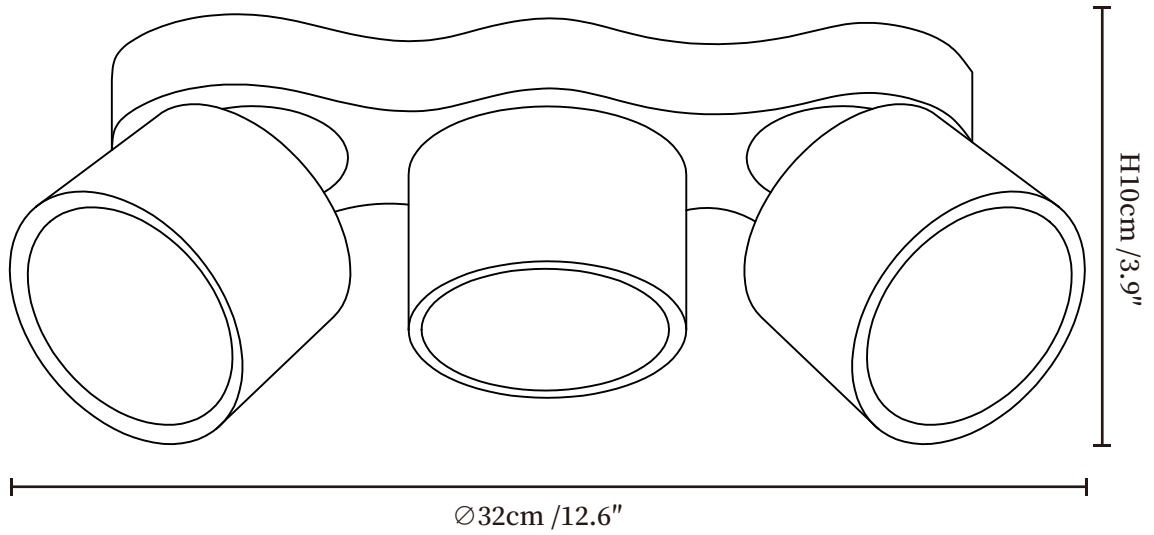

SPECIFICATION SHEET

SPECIFICATION DETAILS

*For custom options, consult factory for details

Fixture Dimensions	$\text{Ø} 12.6'' \times \text{H} 3.9''$
Light source	Integrated LED
Wattage	~15W
Voltage	AC 110-240V
Dimming	Not supported
CRI(Ra)	90+CRI
Mounting	Hardwired.
LED Rated Life	30000 hours
Color Temperature	Warm Light (3000K), Neutral Light (4000K), Cool Light (6000K)
Control method	Compatible with common wall switches (not included)
Finishes	Black, White.
Shade Details	White.
Material	Metal, Aluminum, Acrylic.

SPECIFICATION SHEET

SPECIFICATION DETAILS

*For custom options, consult factory for details

Fixture Dimensions	Ø 12.6" x H 3.9"
Light source	Integrated LED
Wattage	~15W
Voltage	AC 110-240V
Dimming	Not supported
CRI(Ra)	90+CRI
Mounting	Hardwired.
LED Rated Life	30000 hours
Color Temperature	Warm Light (3000K), Neutral Light (4000K), Cool Light (6000K)
Control method	Compatible with common wall switches (not included)
Finishes	Black, White.
Shade Details	White.
Material	Metal, Aluminum, Acrylic.