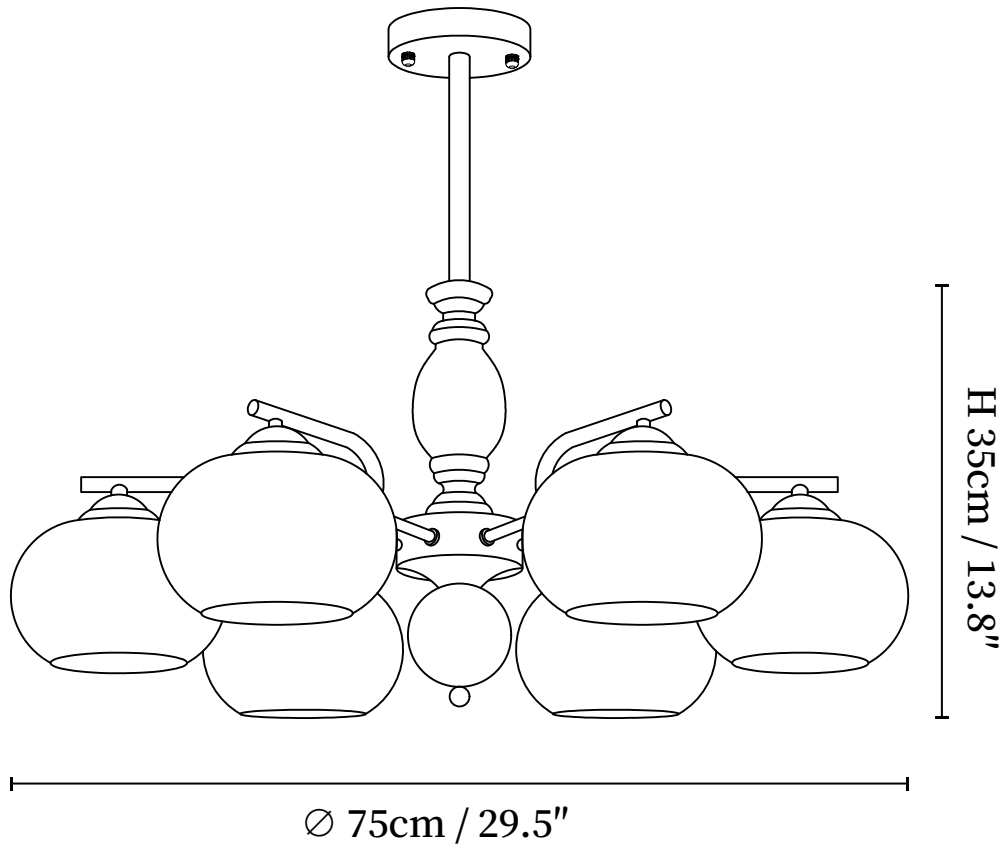

## SPECIFICATION DETAILS

\*For custom options, consult factory for details

<b>Fixture Dimensions</b>	D 21.7" x H 13.8" (3heads)
<b>Light source</b>	E26 or E27 (bulb not included)
<b>Wattage</b>	MAX 40W incandescent bulb or LED equivalent.
<b>Voltage</b>	AC 110-240V
<b>Mounting</b>	Hardwired.
<b>Dimming</b>	Compatible with dimmable bulbs (bulb not included)
<b>Control method</b>	Compatible with common wall switches (not included)
<b>Finishes</b>	Walnut Color, Gold.
<b>Shade Details</b>	Beige.
<b>Material</b>	Metal, Glass, Wood.
<b>Rod Length</b>	Suspension rod is 19.7", and can be spliced as needed.

## SPECIFICATION DETAILS

\*For custom options, consult factory for details

<b>Fixture Dimensions</b>	D 29.5" x H 13.8"(6heads)
<b>Light source</b>	E26 or E27 (bulb not included)
<b>Wattage</b>	MAX 40W incandescent bulb or LED equivalent.
<b>Voltage</b>	AC 110-240V
<b>Mounting</b>	Hardwired.
<b>Dimming</b>	Compatible with dimmable bulbs (bulb not included)
<b>Control method</b>	Compatible with common wall switches(not included)
<b>Finishes</b>	Walnut Color, Gold.
<b>Shade Details</b>	Beige.
<b>Material</b>	Metal, Glass, Wood.
<b>Rod Length</b>	Suspension rod is 19.7", and can be spliced as needed.

## SPECIFICATION DETAILS

\*For custom options, consult factory for details

<b>Fixture Dimensions</b>	D 35.4" x H 13.8"(8heads)
<b>Light source</b>	E26 or E27 (bulb not included)
<b>Wattage</b>	MAX 40W incandescent bulb or LED equivalent.
<b>Voltage</b>	AC 110-240V
<b>Mounting</b>	Hardwired.
<b>Dimming</b>	Compatible with dimmable bulbs (bulb not included)
<b>Control method</b>	Compatible with common wall switches(not included)
<b>Finishes</b>	Walnut Color, Gold.
<b>Shade Details</b>	Beige.
<b>Material</b>	Metal, Glass, Wood.
<b>Rod Length</b>	Suspension rod is 19.7", and can be spliced as needed.