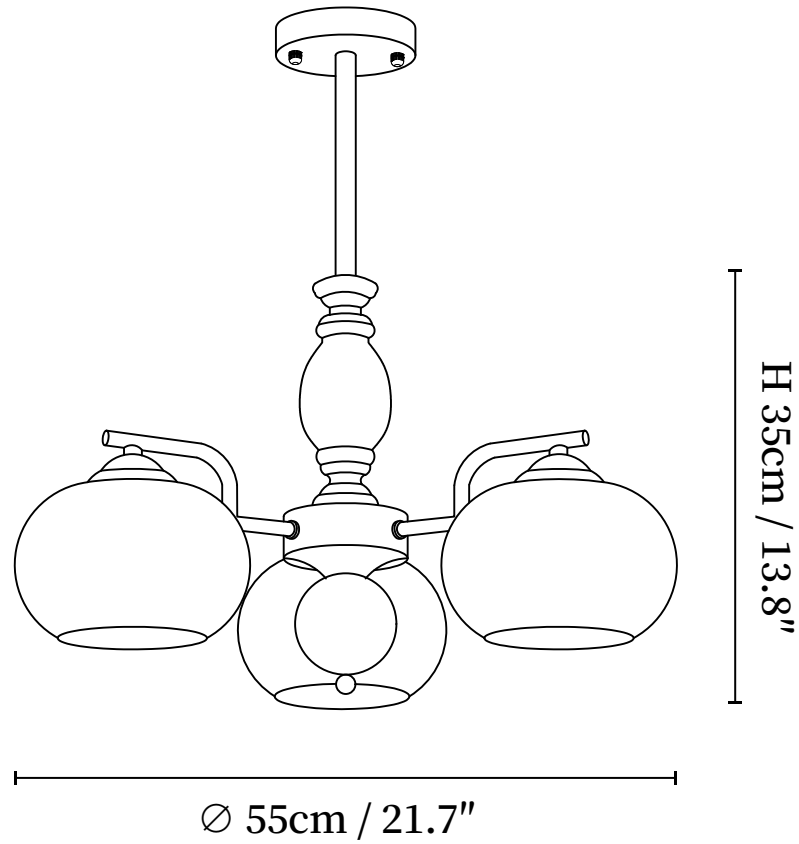

# SPECIFICATION SHEET

---

## SPECIFICATION DETAILS

\*For custom options, consult factory for details

<b>Fixture Dimensions</b>	D 21.7" x H 13.8" (3heads)
<b>Light source</b>	E26 or E27 (bulb not included)
<b>Wattage</b>	MAX 40W incandescent bulb or LED equivalent.
<b>Voltage</b>	AC 110-240V
<b>Mounting</b>	Hardwired.
<b>Dimming</b>	Compatible with dimmable bulbs (bulb not included)
<b>Control method</b>	Compatible with common wall switches (not included)
<b>Finishes</b>	Walnut Color, Gold.
<b>Shade Details</b>	Beige.
<b>Material</b>	Metal, Glass, Wood.
<b>Rod Length</b>	Suspension rod is 19.7", and can be spliced as needed.

## SPECIFICATION DETAILS

\*For custom options, consult factory for details

<b>Fixture Dimensions</b>	D 29.5" x H 13.8"(6heads)
<b>Light source</b>	E26 or E27 (bulb not included)
<b>Wattage</b>	MAX 40W incandescent bulb or LED equivalent.
<b>Voltage</b>	AC 110-240V
<b>Mounting</b>	Hardwired.
<b>Dimming</b>	Compatible with dimmable bulbs (bulb not included)
<b>Control method</b>	Compatible with common wall switches(not included)
<b>Finishes</b>	Walnut Color, Gold.
<b>Shade Details</b>	Beige.
<b>Material</b>	Metal, Glass, Wood.
<b>Rod Length</b>	Suspension rod is 19.7", and can be spliced as needed.

## SPECIFICATION DETAILS

\*For custom options, consult factory for details

<b>Fixture Dimensions</b>	D 35.4" x H 13.8"(8heads)
<b>Light source</b>	E26 or E27 (bulb not included)
<b>Wattage</b>	MAX 40W incandescent bulb or LED equivalent.
<b>Voltage</b>	AC 110-240V
<b>Mounting</b>	Hardwired.
<b>Dimming</b>	Compatible with dimmable bulbs (bulb not included)
<b>Control method</b>	Compatible with common wall switches(not included)
<b>Finishes</b>	Walnut Color, Gold.
<b>Shade Details</b>	Beige.
<b>Material</b>	Metal, Glass, Wood.
<b>Rod Length</b>	Suspension rod is 19.7", and can be spliced as needed.