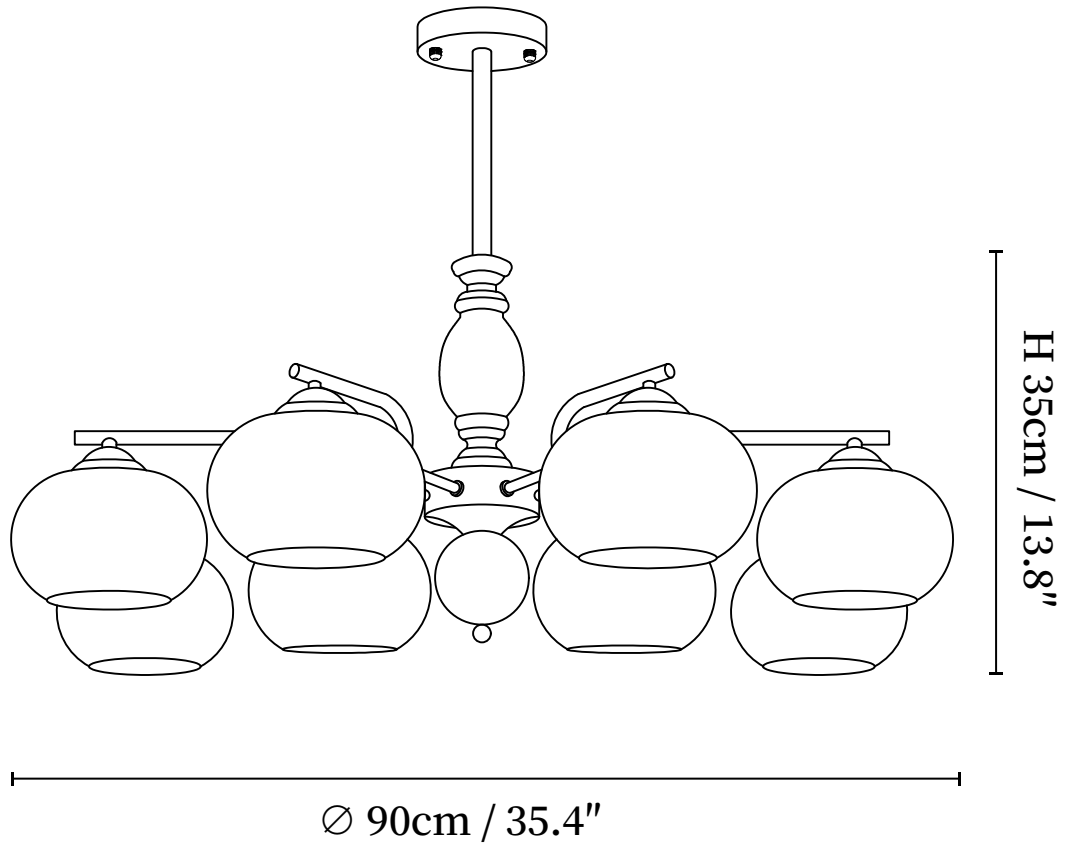

## SPECIFICATION DETAILS

\*For custom options, consult factory for details

<b>Fixture Dimensions</b>	D 21.7" x H 13.8" (3heads)
<b>Light source</b>	E26 or E27 (bulb not included)
<b>Wattage</b>	MAX 40W incandescent bulb or LED equivalent.
<b>Voltage</b>	AC 110-240V
<b>Mounting</b>	Hardwired.
<b>Dimming</b>	Compatible with dimmable bulbs (bulb not included)
<b>Control method</b>	Compatible with common wall switches (not included)
<b>Finishes</b>	Walnut Color, Gold.
<b>Shade Details</b>	Beige.
<b>Material</b>	Metal, Glass, Wood.
<b>Rod Length</b>	Suspension rod is 19.7", and can be spliced as needed.

# SPECIFICATION SHEET

---

## SPECIFICATION DETAILS

\*For custom options, consult factory for details

<b>Fixture Dimensions</b>	D 29.5" x H 13.8"(6heads)
<b>Light source</b>	E26 or E27 (bulb not included)
<b>Wattage</b>	MAX 40W incandescent bulb or LED equivalent.
<b>Voltage</b>	AC 110-240V
<b>Mounting</b>	Hardwired.
<b>Dimming</b>	Compatible with dimmable bulbs (bulb not included)
<b>Control method</b>	Compatible with common wall switches(not included)
<b>Finishes</b>	Walnut Color, Gold.
<b>Shade Details</b>	Beige.
<b>Material</b>	Metal, Glass, Wood.
<b>Rod Length</b>	Suspension rod is 19.7", and can be spliced as needed.

## SPECIFICATION DETAILS

\*For custom options, consult factory for details

<b>Fixture Dimensions</b>	D 35.4" x H 13.8"(8heads)
<b>Light source</b>	E26 or E27 (bulb not included)
<b>Wattage</b>	MAX 40W incandescent bulb or LED equivalent.
<b>Voltage</b>	AC 110-240V
<b>Mounting</b>	Hardwired.
<b>Dimming</b>	Compatible with dimmable bulbs (bulb not included)
<b>Control method</b>	Compatible with common wall switches(not included)
<b>Finishes</b>	Walnut Color, Gold.
<b>Shade Details</b>	Beige.
<b>Material</b>	Metal, Glass, Wood.
<b>Rod Length</b>	Suspension rod is 19.7", and can be spliced as needed.