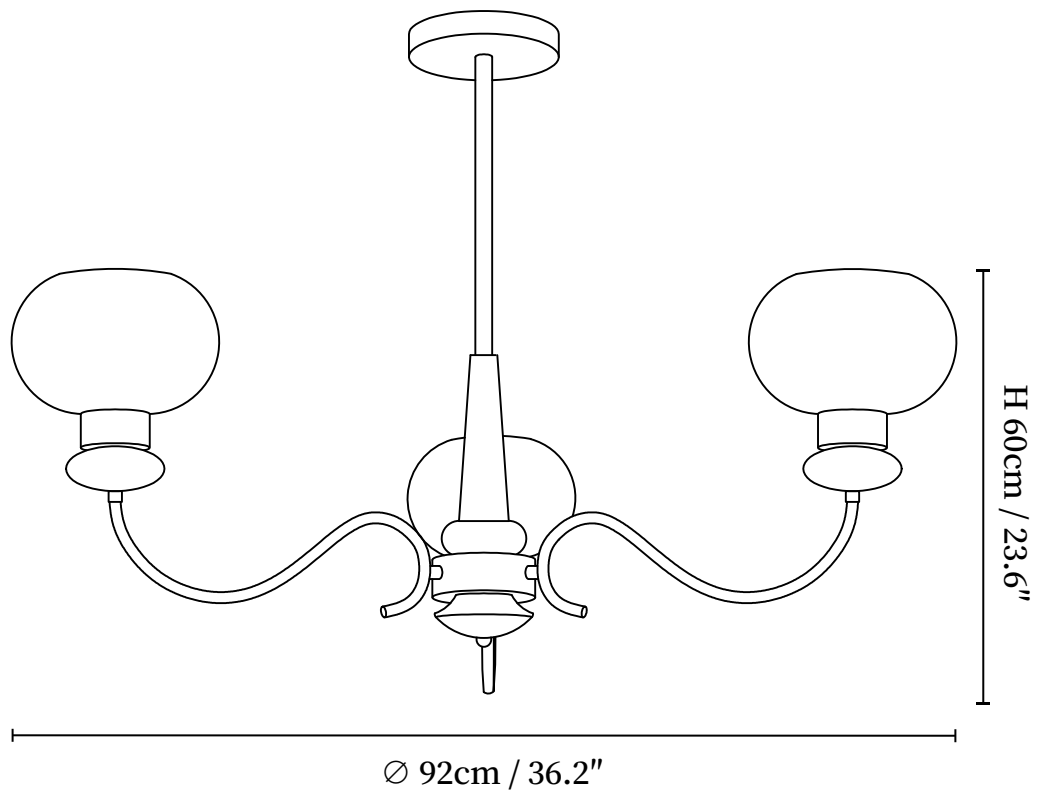

## SPECIFICATION DETAILS

\*For custom options, consult factory for details

<b>Fixture Dimensions</b>	D 36.2" x H 23.6"
<b>Light source</b>	E14 (bulb not included)
<b>Wattage</b>	MAX 15W incandescent bulb or LED equivalent.
<b>Voltage</b>	AC 110-240V
<b>Mounting</b>	Hardwired.
<b>Dimming</b>	Compatible with dimmable bulbs (bulb not included)
<b>Control method</b>	Compatible with common wall switches(not included)
<b>Finishes</b>	Walnut Color, Gold.
<b>Shade Details</b>	White.
<b>Material</b>	Metal, Wood, Glass.
<b>Rod Length</b>	Suspension rod is 11.8", and can be spliced as needed.

## SPECIFICATION DETAILS

\*For custom options, consult factory for details

<b>Fixture Dimensions</b>	D 36.2" x H 23.6"
<b>Light source</b>	E14 (bulb not included)
<b>Wattage</b>	MAX 15W incandescent bulb or LED equivalent.
<b>Voltage</b>	AC 110-240V
<b>Mounting</b>	Hardwired.
<b>Dimming</b>	Compatible with dimmable bulbs (bulb not included)
<b>Control method</b>	Compatible with common wall switches (not included)
<b>Finishes</b>	Walnut Color, Gold.
<b>Shade Details</b>	White.
<b>Material</b>	Metal, Wood, Glass.
<b>Rod Length</b>	Suspension rod is 11.8", and can be spliced as needed.

## SPECIFICATION DETAILS

\*For custom options, consult factory for details

<b>Fixture Dimensions</b>	D 41.3" x H 23.6"
<b>Light source</b>	E14 (bulb not included)
<b>Wattage</b>	MAX 15W incandescent bulb or LED equivalent.
<b>Voltage</b>	AC 110-240V
<b>Mounting</b>	Hardwired.
<b>Dimming</b>	Compatible with dimmable bulbs (bulb not included)
<b>Control method</b>	Compatible with common wall switches (not included)
<b>Finishes</b>	Walnut Color, Gold.
<b>Shade Details</b>	White.
<b>Material</b>	Metal, Wood, Glass.
<b>Rod Length</b>	Suspension rod is 11.8", and can be spliced as needed.