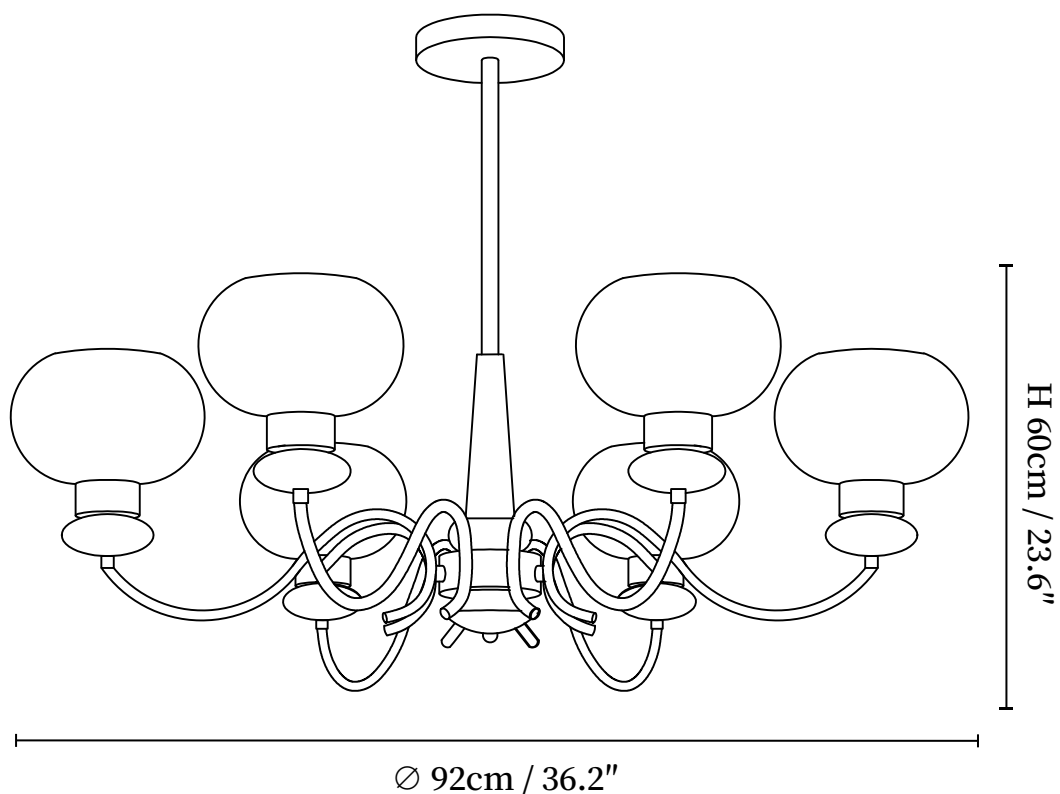

## SPECIFICATION DETAILS

\*For custom options, consult factory for details

<b>Fixture Dimensions</b>	D 36.2" x H 23.6"
<b>Light source</b>	E14 (bulb not included)
<b>Wattage</b>	MAX 15W incandescent bulb or LED equivalent.
<b>Voltage</b>	AC 110-240V
<b>Mounting</b>	Hardwired.
<b>Dimming</b>	Compatible with dimmable bulbs (bulb not included)
<b>Control method</b>	Compatible with common wall switches(not included)
<b>Finishes</b>	Walnut Color, Gold.
<b>Shade Details</b>	White.
<b>Material</b>	Metal, Wood, Glass.
<b>Rod Length</b>	Suspension rod is 11.8", and can be spliced as needed.

## SPECIFICATION DETAILS

\*For custom options, consult factory for details

<b>Fixture Dimensions</b>	D 36.2" x H 23.6"
<b>Light source</b>	E14 (bulb not included)
<b>Wattage</b>	MAX 15W incandescent bulb or LED equivalent.
<b>Voltage</b>	AC 110-240V
<b>Mounting</b>	Hardwired.
<b>Dimming</b>	Compatible with dimmable bulbs (bulb not included)
<b>Control method</b>	Compatible with common wall switches (not included)
<b>Finishes</b>	Walnut Color, Gold.
<b>Shade Details</b>	White.
<b>Material</b>	Metal, Wood, Glass.
<b>Rod Length</b>	Suspension rod is 11.8", and can be spliced as needed.

## SPECIFICATION DETAILS

\*For custom options, consult factory for details

<b>Fixture Dimensions</b>	D 41.3" x H 23.6"
<b>Light source</b>	E14 (bulb not included)
<b>Wattage</b>	MAX 15W incandescent bulb or LED equivalent.
<b>Voltage</b>	AC 110-240V
<b>Mounting</b>	Hardwired.
<b>Dimming</b>	Compatible with dimmable bulbs (bulb not included)
<b>Control method</b>	Compatible with common wall switches (not included)
<b>Finishes</b>	Walnut Color, Gold.
<b>Shade Details</b>	White.
<b>Material</b>	Metal, Wood, Glass.
<b>Rod Length</b>	Suspension rod is 11.8", and can be spliced as needed.