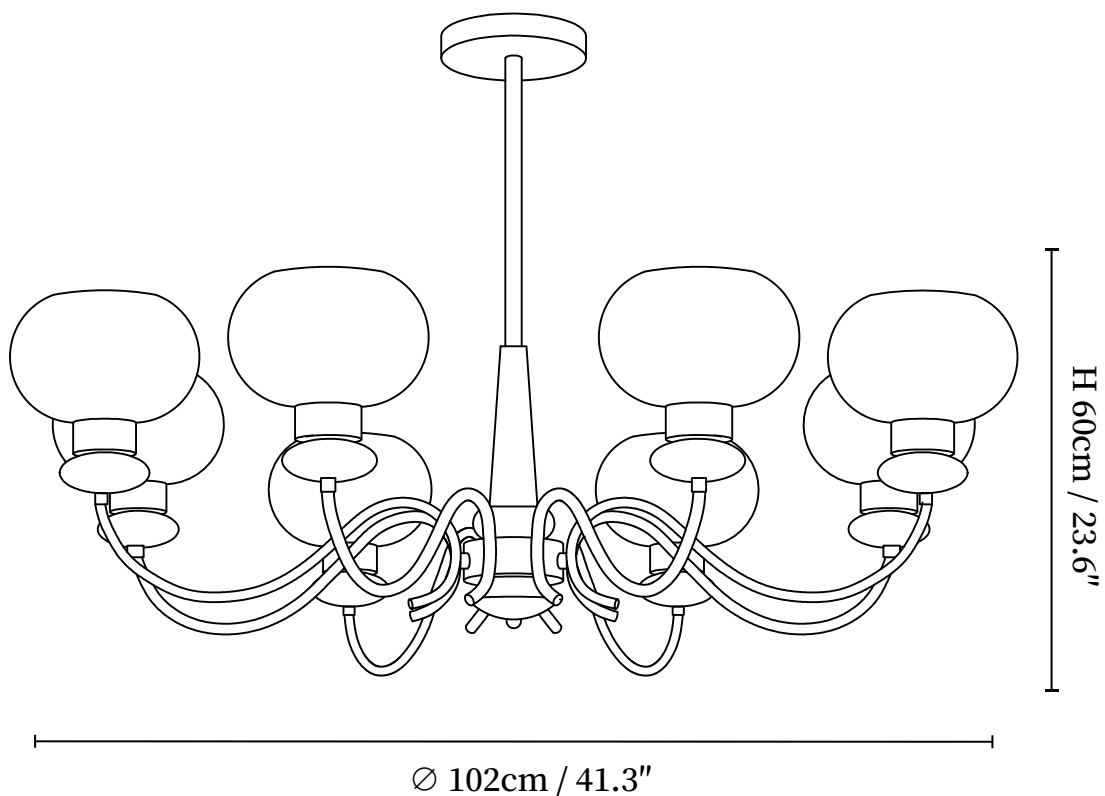

## SPECIFICATION DETAILS

\*For custom options, consult factory for details

<b>Fixture Dimensions</b>	D 36.2" x H 23.6"
<b>Light source</b>	E14 (bulb not included)
<b>Wattage</b>	MAX 15W incandescent bulb or LED equivalent.
<b>Voltage</b>	AC 110-240V
<b>Mounting</b>	Hardwired.
<b>Dimming</b>	Compatible with dimmable bulbs (bulb not included)
<b>Control method</b>	Compatible with common wall switches(not included)
<b>Finishes</b>	Walnut Color, Gold.
<b>Shade Details</b>	White.
<b>Material</b>	Metal, Wood, Glass.
<b>Rod Length</b>	Suspension rod is 11.8", and can be spliced as needed.

## SPECIFICATION DETAILS

\*For custom options, consult factory for details

<b>Fixture Dimensions</b>	D 36.2" x H 23.6"
<b>Light source</b>	E14 (bulb not included)
<b>Wattage</b>	MAX 15W incandescent bulb or LED equivalent.
<b>Voltage</b>	AC 110-240V
<b>Mounting</b>	Hardwired.
<b>Dimming</b>	Compatible with dimmable bulbs (bulb not included)
<b>Control method</b>	Compatible with common wall switches (not included)
<b>Finishes</b>	Walnut Color, Gold.
<b>Shade Details</b>	White.
<b>Material</b>	Metal, Wood, Glass.
<b>Rod Length</b>	Suspension rod is 11.8", and can be spliced as needed.

## SPECIFICATION DETAILS

\*For custom options, consult factory for details

<b>Fixture Dimensions</b>	D 41.3" x H 23.6"
<b>Light source</b>	E14 (bulb not included)
<b>Wattage</b>	MAX 15W incandescent bulb or LED equivalent.
<b>Voltage</b>	AC 110-240V
<b>Mounting</b>	Hardwired.
<b>Dimming</b>	Compatible with dimmable bulbs (bulb not included)
<b>Control method</b>	Compatible with common wall switches (not included)
<b>Finishes</b>	Walnut Color, Gold.
<b>Shade Details</b>	White.
<b>Material</b>	Metal, Wood, Glass.
<b>Rod Length</b>	Suspension rod is 11.8", and can be spliced as needed.