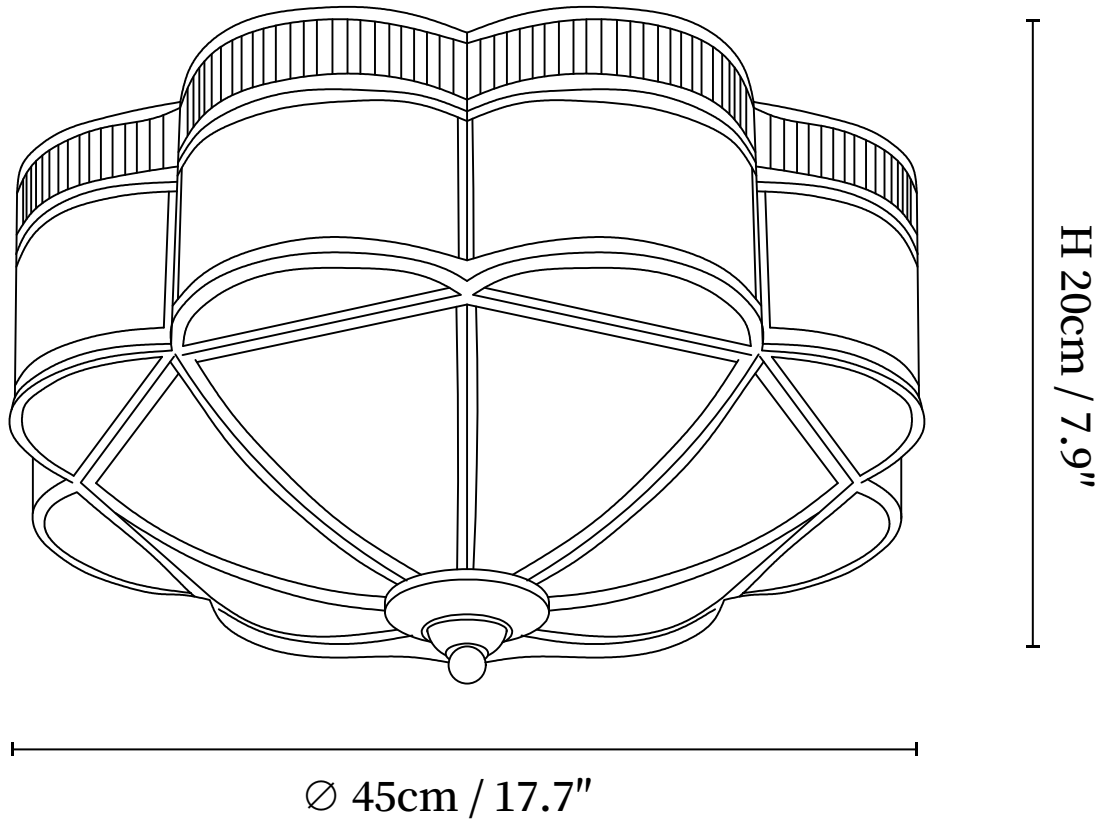

SPECIFICATION SHEET

SPECIFICATION DETAILS

*For custom options, consult factory for details

Fixture Dimensions	D 14.2" x H 7.1" (3 bulbs), D 17.7" x H 7.9" (4 bulbs)
Light source	E26 or E27 (bulb not included)
Wattage	MAX 40W incandescent bulb or LED equivalent.
Voltage	AC 110-240V
Mounting	Hardwired.
Dimming	Please purchase dimmable light bulbs separately.
Control method	Compatible with common wall switches (not included)
Finishes	Brass.
Shade Details	White.
Material	Brass, Glass.