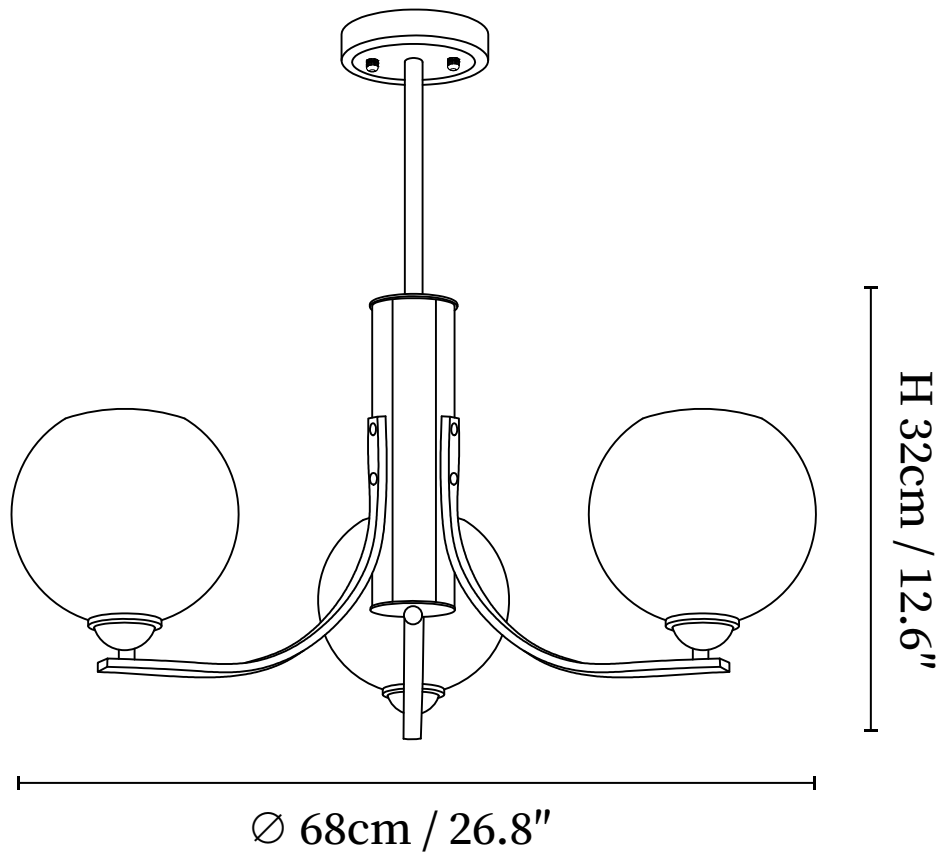

SPECIFICATION SHEET

SPECIFICATION DETAILS

*For custom options, consult factory for details

Fixture Dimensions	D 26.8" x H 12.6" (3heads)
Light source	E26 or E27 (bulb not included)
Wattage	MAX 40W incandescent bulb or LED equivalent.
Voltage	AC 110-240V
Mounting	Hardwired.
Dimming	Compatible with dimmable bulbs (bulb not included)
Control method	Compatible with common wall switches(not included)
Finishes	Walnut Color, Gold.
Shade Details	Caramel Colour.
Material	Metal, Glass, Wood.
Rod Length	Suspension rod is 19.7", and can be spliced as needed.

SPECIFICATION SHEET

SPECIFICATION DETAILS

*For custom options, consult factory for details

Fixture Dimensions	D 26.8" x H 12.6" (6heads)
Light source	E26 or E27 (bulb not included)
Wattage	MAX 40W incandescent bulb or LED equivalent.
Voltage	AC 110-240V
Mounting	Hardwired.
Dimming	Compatible with dimmable bulbs (bulb not included)
Control method	Compatible with common wall switches(not included)
Finishes	Walnut Color, Gold.
Shade Details	Caramel Colour.
Material	Metal, Glass, Wood.
Rod Length	Suspension rod is 19.7", and can be spliced as needed.