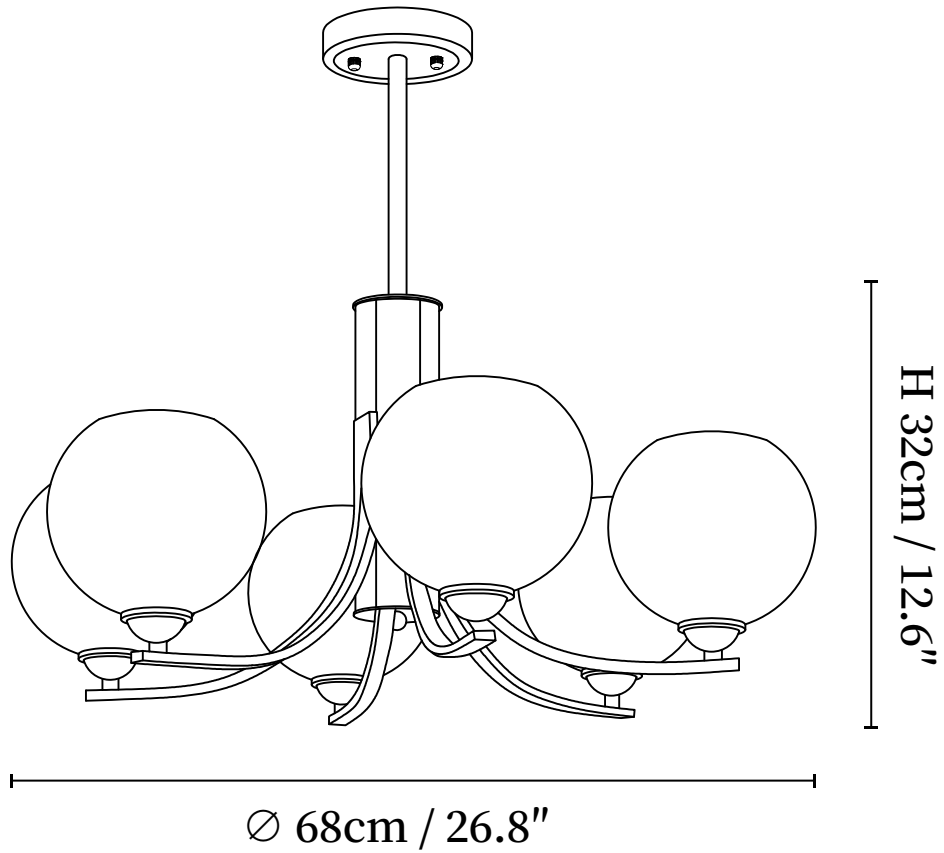

SPECIFICATION SHEET

SPECIFICATION DETAILS

*For custom options, consult factory for details

Fixture Dimensions	D 26.8" x H 12.6" (3heads)
Light source	E26 or E27 (bulb not included)
Wattage	MAX 40W incandescent bulb or LED equivalent.
Voltage	AC 110-240V
Mounting	Hardwired.
Dimming	Compatible with dimmable bulbs (bulb not included)
Control method	Compatible with common wall switches(not included)
Finishes	Walnut Color, Gold.
Shade Details	Caramel Colour.
Material	Metal, Glass, Wood.
Rod Length	Suspension rod is 19.7", and can be spliced as needed.

SPECIFICATION SHEET

SPECIFICATION DETAILS

*For custom options, consult factory for details

Fixture Dimensions	D 26.8" x H 12.6" (6heads)
Light source	E26 or E27 (bulb not included)
Wattage	MAX 40W incandescent bulb or LED equivalent.
Voltage	AC 110-240V
Mounting	Hardwired.
Dimming	Compatible with dimmable bulbs (bulb not included)
Control method	Compatible with common wall switches(not included)
Finishes	Walnut Color, Gold.
Shade Details	Caramel Colour.
Material	Metal, Glass, Wood.
Rod Length	Suspension rod is 19.7", and can be spliced as needed.