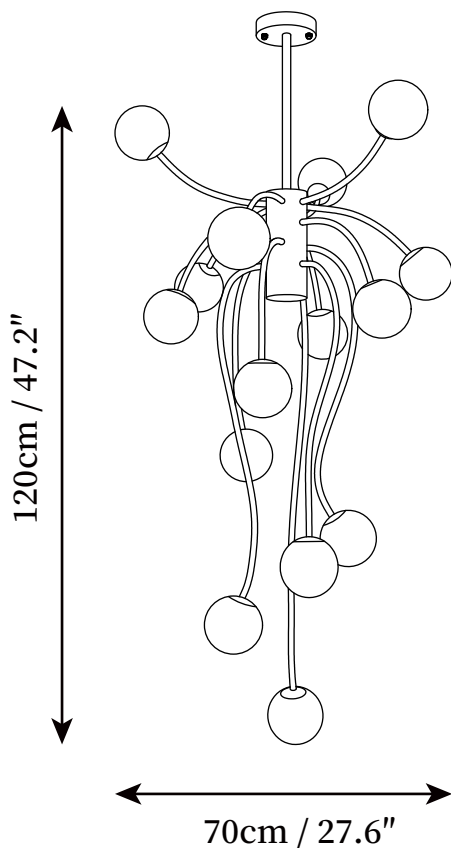

SPECIFICATION SHEET

SPECIFICATION DETAILS

*For custom options, consult factory for details

Fixture Dimensions	D 27.6" x H 47.2"
Light source	G9 (bulb not included)
Wattage	MAX 5W incandescent bulb or LED equivalent.
Voltage	AC 110-240V
Mounting	Hardwired.
Dimming	Compatible with dimmable bulbs (bulb not included)
Control method	Compatible with common wall switches (
Finishes	Gold.
Shade Details	White.
Material	Metal, Glass.
Rod Length	Suspension rod is 19.7", and can be spliced as needed.