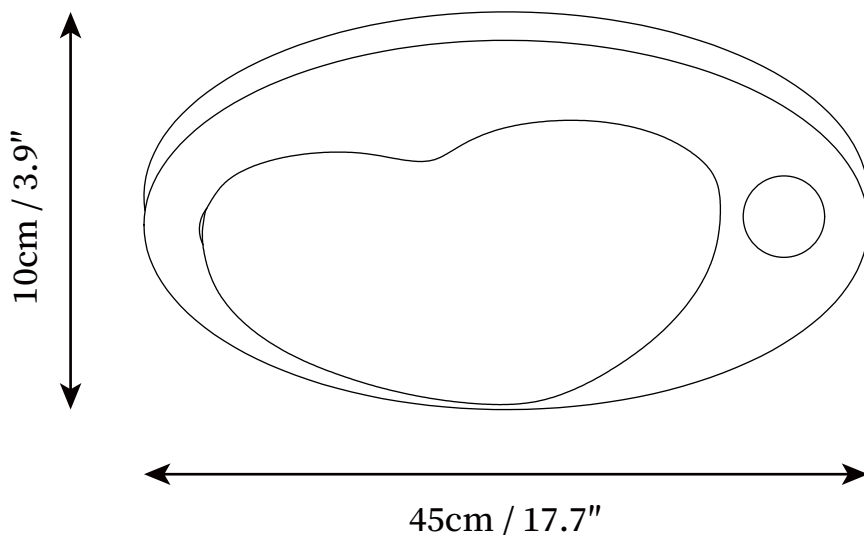

SPECIFICATION SHEET

SPECIFICATION DETAILS

*For custom options, consult factory for details

Fixture Dimensions	D 17.7" x H 3.9"
Light source	Integrated LED
Wattage	~5W
Voltage	AC 110-240V
Dimming	Not supported
CRI(Ra)	90+CRI
Mounting	Hardwired.
LED Rated Life	30000 hours
Color Temperature	Warm Light (3000K), Neutral Light (4000K), Cool Light (6000K)
Control method	Compatible with common wall switches(not included)
Finishes	Walnut wood.
Shade Details	White.
Material	Wood, Metal, Acrylic.

SPECIFICATION SHEET

SPECIFICATION DETAILS

*For custom options, consult factory for details

Fixture Dimensions	D 21.7" x H 3.9"
Light source	Integrated LED
Wattage	~5W
Voltage	AC 110-240V
Dimming	Not supported
CRI(Ra)	90+CRI
Mounting	Hardwired.
LED Rated Life	30000 hours
Color Temperature	Warm Light (3000K), Neutral Light (4000K), Cool Light (6000K)
Control method	Compatible with common wall switches(not included)
Finishes	Walnut wood.
Shade Details	White.
Material	Wood, Metal, Acrylic.