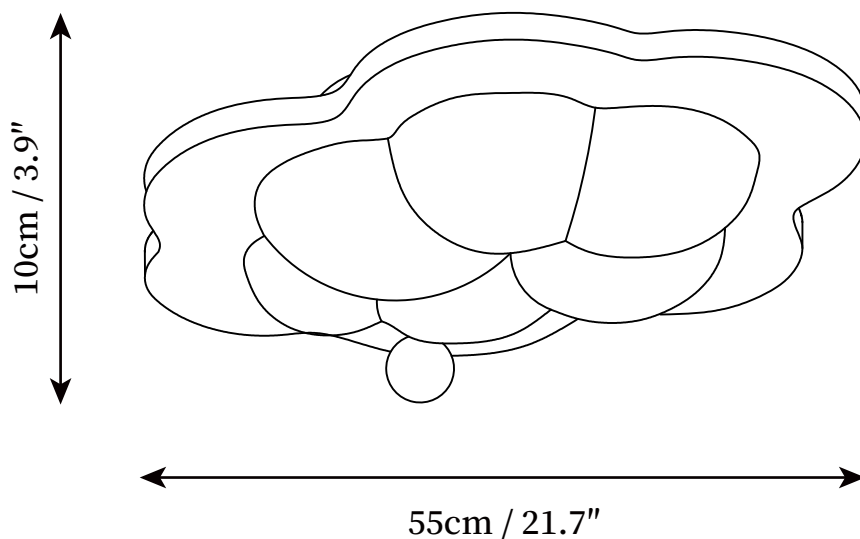

SPECIFICATION SHEET

SPECIFICATION DETAILS

*For custom options, consult factory for details

Fixture Dimensions	D 17.7" x H 3.9"
Light source	Integrated LED
Wattage	~5W
Voltage	AC 110-240V
Dimming	Not supported
CRI(Ra)	90+CRI
Mounting	Hardwired.
LED Rated Life	30000 hours
Color Temperature	Warm Light (3000K), Neutral Light (4000K), Cool Light (6000K)
Control method	Compatible with common wall switches(not included)
Finishes	Walnut wood.
Shade Details	White.
Material	Wood, Metal, Acrylic.

SPECIFICATION SHEET

SPECIFICATION DETAILS

*For custom options, consult factory for details

Fixture Dimensions	D 21.7" x H 3.9"
Light source	Integrated LED
Wattage	~5W
Voltage	AC 110-240V
Dimming	Not supported
CRI(Ra)	90+CRI
Mounting	Hardwired.
LED Rated Life	30000 hours
Color Temperature	Warm Light (3000K), Neutral Light (4000K), Cool Light (6000K)
Control method	Compatible with common wall switches(not included)
Finishes	Walnut wood.
Shade Details	White.
Material	Wood, Metal, Acrylic.