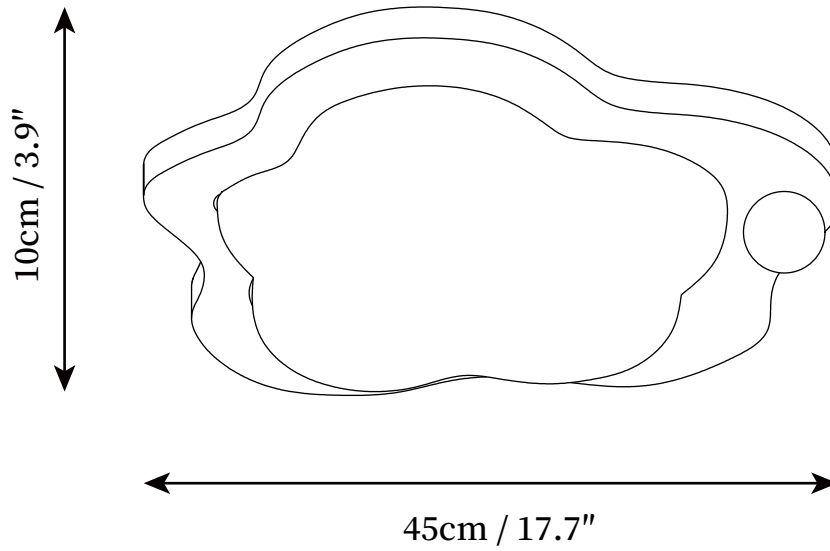

SPECIFICATION SHEET

SPECIFICATION DETAILS

*For custom options, consult factory for details

Fixture Dimensions	D 17.7" x H 3.9"
Light source	Integrated LED
Wattage	~5W
Voltage	AC 110-240V
Dimming	Not supported
CRI(Ra)	90+CRI
Mounting	Hardwired.
LED Rated Life	30000 hours
Color Temperature	Warm Light (3000K), Neutral Light (4000K), Cool Light (6000K)
Control method	Compatible with common wall switches(not included)
Finishes	Walnut wood.
Shade Details	White.
Material	Wood, Metal, Acrylic.

SPECIFICATION SHEET

SPECIFICATION DETAILS

*For custom options, consult factory for details

Fixture Dimensions	D 21.7" x H 3.9"
Light source	Integrated LED
Wattage	~5W
Voltage	AC 110-240V
Dimming	Not supported
CRI(Ra)	90+CRI
Mounting	Hardwired.
LED Rated Life	30000 hours
Color Temperature	Warm Light (3000K), Neutral Light (4000K), Cool Light (6000K)
Control method	Compatible with common wall switches(not included)
Finishes	Walnut wood.
Shade Details	White.
Material	Wood, Metal, Acrylic.