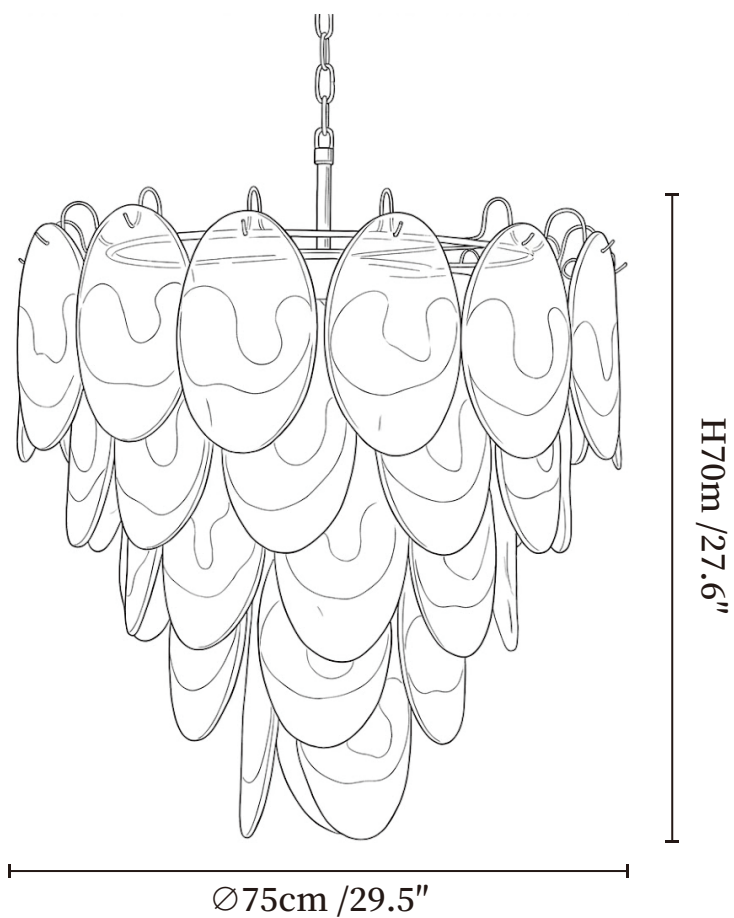

SPECIFICATION SHEET

SPECIFICATION DETAILS

*For custom options, consult factory for details

Fixture Dimensions	Ø 29.5" x H 27.6"
Light source	E12 or E14 (bulb not included)
Wattage	MAX 15W incandescent bulb or LED equivalent.
Voltage	AC 110-240V
Mounting	Hardwired.
Dimming	Compatible with dimmable bulbs (bulb not included)
Control method	Compatible with common wall switches (not included)
Finishes	Nickel.
Shade Details	Clear+White glass.
Material	Metal, Glass.