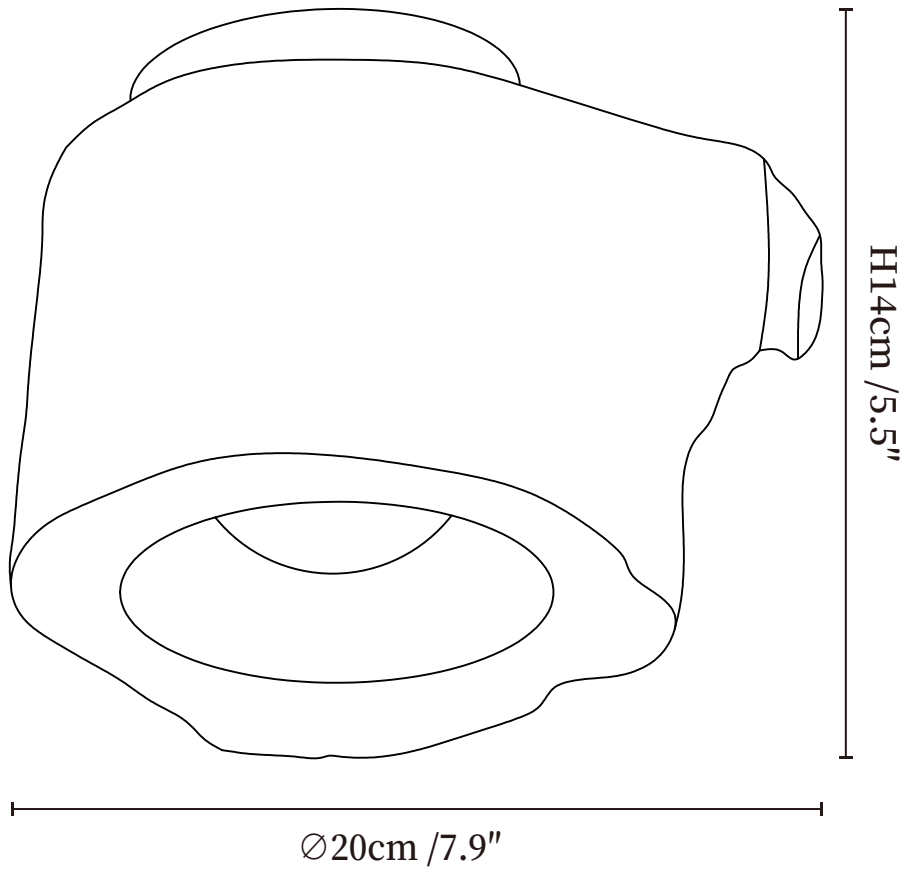

SPECIFICATION SHEET

SPECIFICATION DETAILS

*For custom options, consult factory for details

Fixture Dimensions	Ø 7.9" x H 5.5"
Light source	GX53 (bulb not included)
Wattage	MAX 5W incandescent bulb or LED equivalent.
Voltage	AC 110-240V
Mounting	Hardwired.
Dimming	Please purchase dimmable light bulbs separately.
Control method	Compatible with common wall switches(not included)
Finishes	Wood Color.
Shade Details	White.
Material	Wood, Metal.