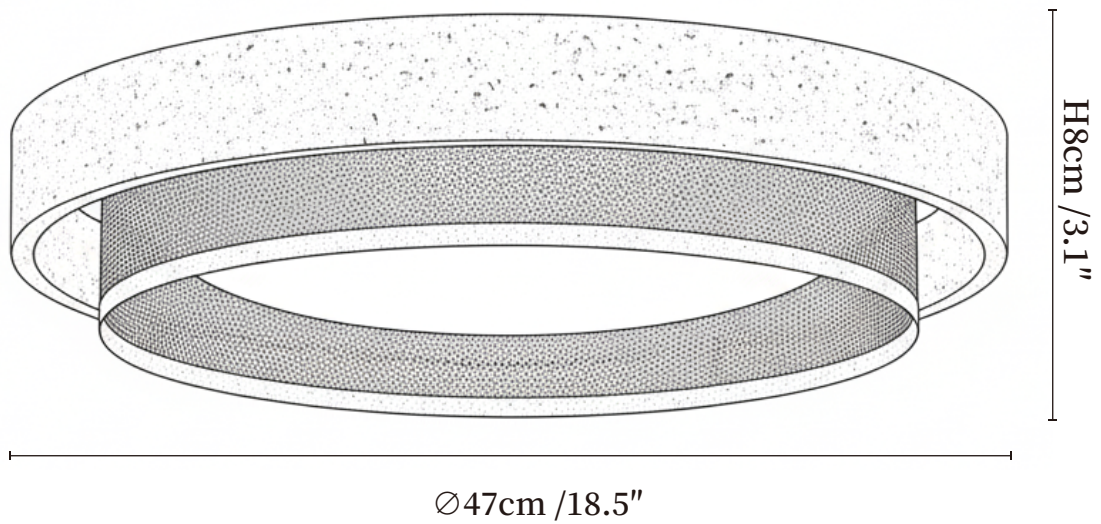

SPECIFICATION SHEET

SPECIFICATION DETAILS

*For custom options, consult factory for details

Fixture Dimensions	$\text{Ø} 16.5'' \times \text{H} 3.1''$
Light source	Integrated LED
Wattage	~36W
Voltage	AC 110-240V
Dimming	Not supported
CRI(Ra)	90+CRI
Mounting	Hardwired.
LED Rated Life	30000 hours
Color Temperature	Warm Light (3000K), Neutral Light (4000K), Cool Light (6000K)
Control method	Compatible with common wall switches (not included)
Finishes	Yellow Travertine.
Shade Details	White.
Material	Yellow Travertine, Metal, Acrylic.

SPECIFICATION SHEET

SPECIFICATION DETAILS

*For custom options, consult factory for details

Fixture Dimensions	Ø 18.5" x H 3.1"
Light source	Integrated LED
Wattage	~42W
Voltage	AC 110-240V
Dimming	Not supported
CRI(Ra)	90+CRI
Mounting	Hardwired.
LED Rated Life	30000 hours
Color Temperature	Warm Light (3000K), Neutral Light (4000K), Cool Light (6000K)
Control method	Compatible with common wall switches (not included)
Finishes	Yellow Travertine.
Shade Details	White.
Material	Yellow Travertine, Metal, Acrylic.

SPECIFICATION SHEET

SPECIFICATION DETAILS

*For custom options, consult factory for details

Fixture Dimensions	Ø 22.4" x H 3.1"
Light source	Integrated LED
Wattage	~56W
Voltage	AC 110-240V
Dimming	Not supported
CRI(Ra)	90+CRI
Mounting	Hardwired.
LED Rated Life	30000 hours
Color Temperature	Warm Light (3000K), Neutral Light (4000K), Cool Light (6000K)
Control method	Compatible with common wall switches (not included)
Finishes	Yellow Travertine.
Shade Details	White.
Material	Yellow Travertine, Metal, Acrylic.