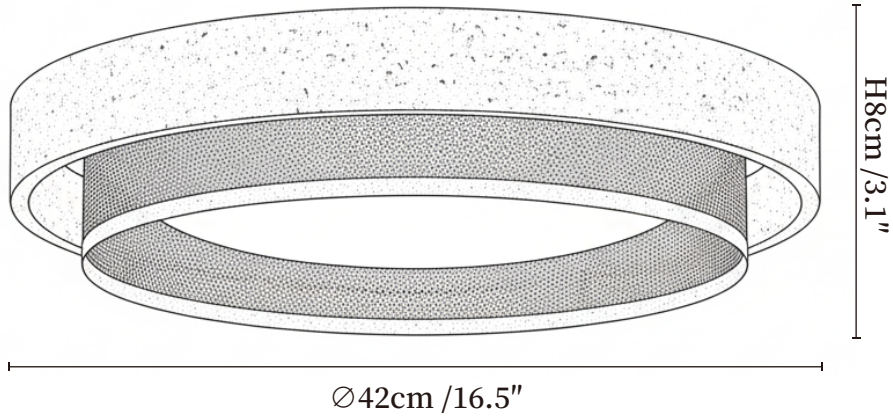

SPECIFICATION SHEET

SPECIFICATION DETAILS

*For custom options, consult factory for details

Fixture Dimensions	$\text{Ø} 16.5'' \times \text{H} 3.1''$
Light source	Integrated LED
Wattage	~36W
Voltage	AC 110-240V
Dimming	Not supported
CRI(Ra)	90+CRI
Mounting	Hardwired.
LED Rated Life	30000 hours
Color Temperature	Warm Light (3000K), Neutral Light (4000K), Cool Light (6000K)
Control method	Compatible with common wall switches (not included)
Finishes	Yellow Travertine.
Shade Details	White.
Material	Yellow Travertine, Metal, Acrylic.

SPECIFICATION SHEET

SPECIFICATION DETAILS

*For custom options, consult factory for details

Fixture Dimensions	Ø 18.5" x H 3.1"
Light source	Integrated LED
Wattage	~42W
Voltage	AC 110-240V
Dimming	Not supported
CRI(Ra)	90+CRI
Mounting	Hardwired.
LED Rated Life	30000 hours
Color Temperature	Warm Light (3000K), Neutral Light (4000K), Cool Light (6000K)
Control method	Compatible with common wall switches (not included)
Finishes	Yellow Travertine.
Shade Details	White.
Material	Yellow Travertine, Metal, Acrylic.

SPECIFICATION SHEET

SPECIFICATION DETAILS

*For custom options, consult factory for details

Fixture Dimensions	Ø 22.4" x H 3.1"
Light source	Integrated LED
Wattage	~56W
Voltage	AC 110-240V
Dimming	Not supported
CRI(Ra)	90+CRI
Mounting	Hardwired.
LED Rated Life	30000 hours
Color Temperature	Warm Light (3000K), Neutral Light (4000K), Cool Light (6000K)
Control method	Compatible with common wall switches (not included)
Finishes	Yellow Travertine.
Shade Details	White.
Material	Yellow Travertine, Metal, Acrylic.