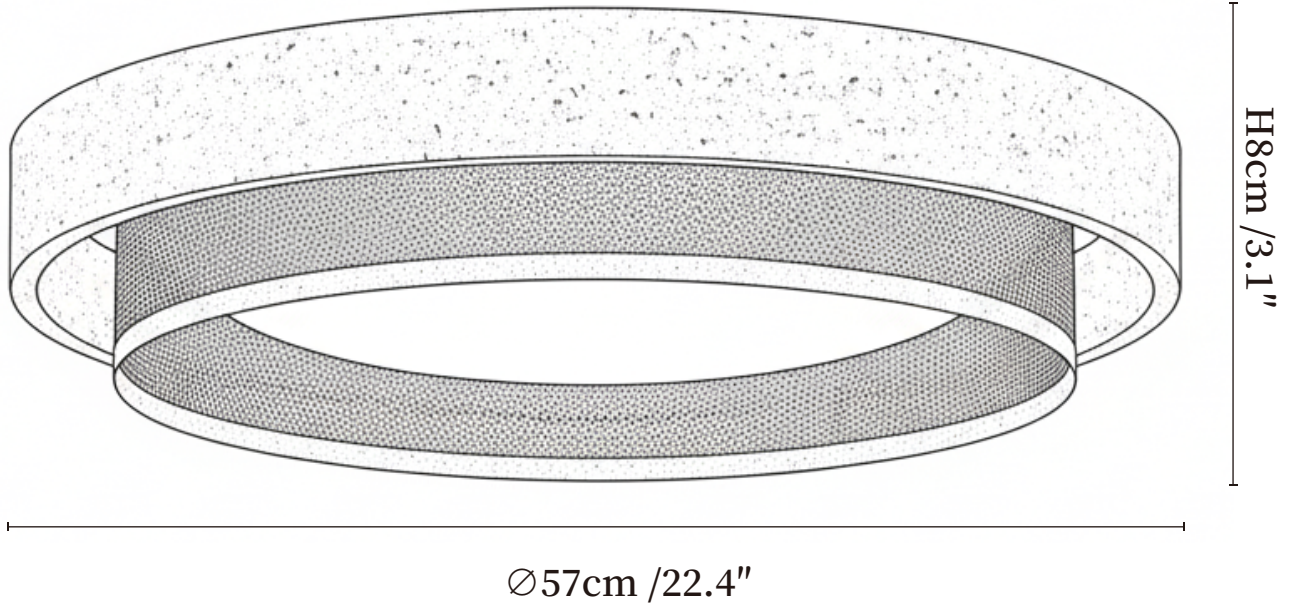

SPECIFICATION SHEET

SPECIFICATION DETAILS

*For custom options, consult factory for details

Fixture Dimensions	$\text{Ø} 16.5'' \times \text{H} 3.1''$
Light source	Integrated LED
Wattage	~36W
Voltage	AC 110-240V
Dimming	Not supported
CRI(Ra)	90+CRI
Mounting	Hardwired.
LED Rated Life	30000 hours
Color Temperature	Warm Light (3000K), Neutral Light (4000K), Cool Light (6000K)
Control method	Compatible with common wall switches (not included)
Finishes	Yellow Travertine.
Shade Details	White.
Material	Yellow Travertine, Metal, Acrylic.

SPECIFICATION SHEET

SPECIFICATION DETAILS

*For custom options, consult factory for details

Fixture Dimensions	Ø 18.5" x H 3.1"
Light source	Integrated LED
Wattage	~42W
Voltage	AC 110-240V
Dimming	Not supported
CRI(Ra)	90+CRI
Mounting	Hardwired.
LED Rated Life	30000 hours
Color Temperature	Warm Light (3000K), Neutral Light (4000K), Cool Light (6000K)
Control method	Compatible with common wall switches (not included)
Finishes	Yellow Travertine.
Shade Details	White.
Material	Yellow Travertine, Metal, Acrylic.

SPECIFICATION SHEET

SPECIFICATION DETAILS

*For custom options, consult factory for details

Fixture Dimensions	Ø 22.4" x H 3.1"
Light source	Integrated LED
Wattage	~56W
Voltage	AC 110-240V
Dimming	Not supported
CRI(Ra)	90+CRI
Mounting	Hardwired.
LED Rated Life	30000 hours
Color Temperature	Warm Light (3000K), Neutral Light (4000K), Cool Light (6000K)
Control method	Compatible with common wall switches (not included)
Finishes	Yellow Travertine.
Shade Details	White.
Material	Yellow Travertine, Metal, Acrylic.