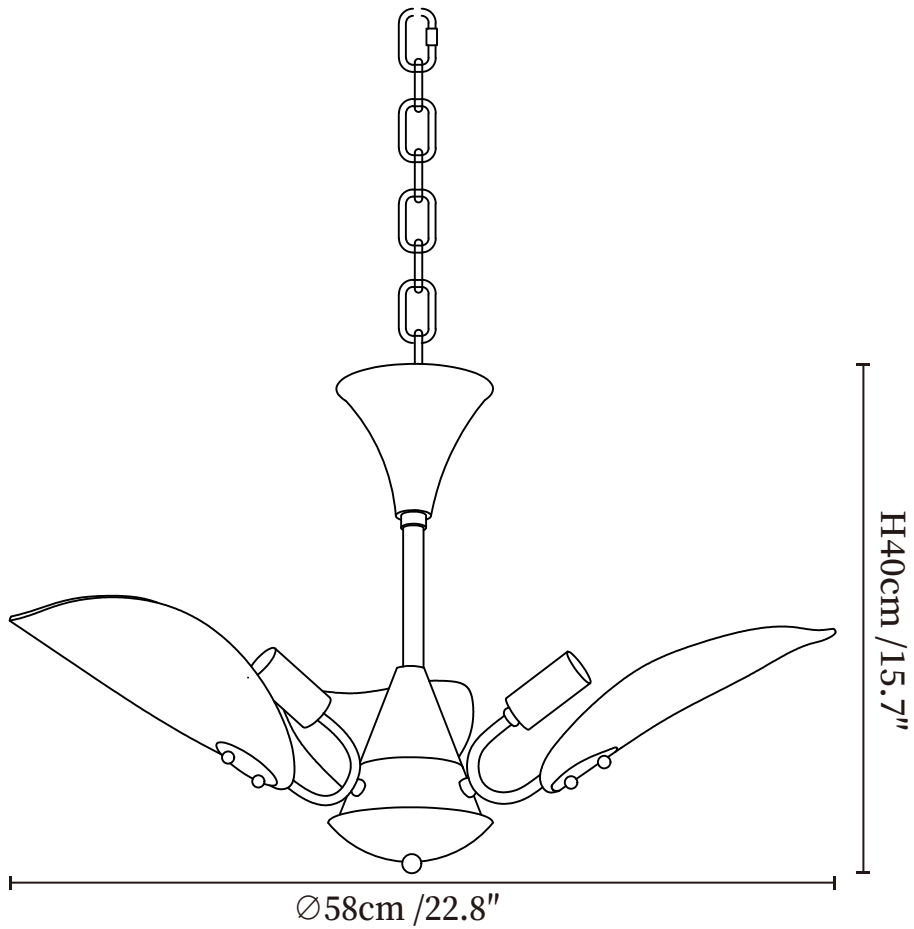

SPECIFICATION SHEET

SPECIFICATION DETAILS

*For custom options, consult factory for details

Fixture Dimensions	$\text{Ø} 22.8'' \times \text{H} 15.7''$
Light source	E26 or E27 (bulb not included)
Wattage	MAX 40W incandescent bulb or LED equivalent.
Voltage	AC 110-240V
Mounting	Hardwired.
Dimming	Compatible with dimmable bulbs (bulb not included)
Control method	Compatible with common wall switches(not included)
Finishes	Gold.
Shade Details	White.
Material	Metal, Ceramics.
Hanging Length	Chain lengths range between 11.8", the length can be specified according to needs

SPECIFICATION SHEET

SPECIFICATION DETAILS

*For custom options, consult factory for details

Fixture Dimensions	Ø 27.6" x H 15.7"
Light source	E26 or E27 (bulb not included)
Wattage	MAX 40W incandescent bulb or LED equivalent.
Voltage	AC 110-240V
Mounting	Hardwired.
Dimming	Compatible with dimmable bulbs (bulb not included)
Control method	Compatible with common wall switches(not included)
Finishes	Gold.
Shade Details	White.
Material	Metal, Ceramics.
Hanging Length	Chain lengths range between 11.8", the length can be specified according to needs