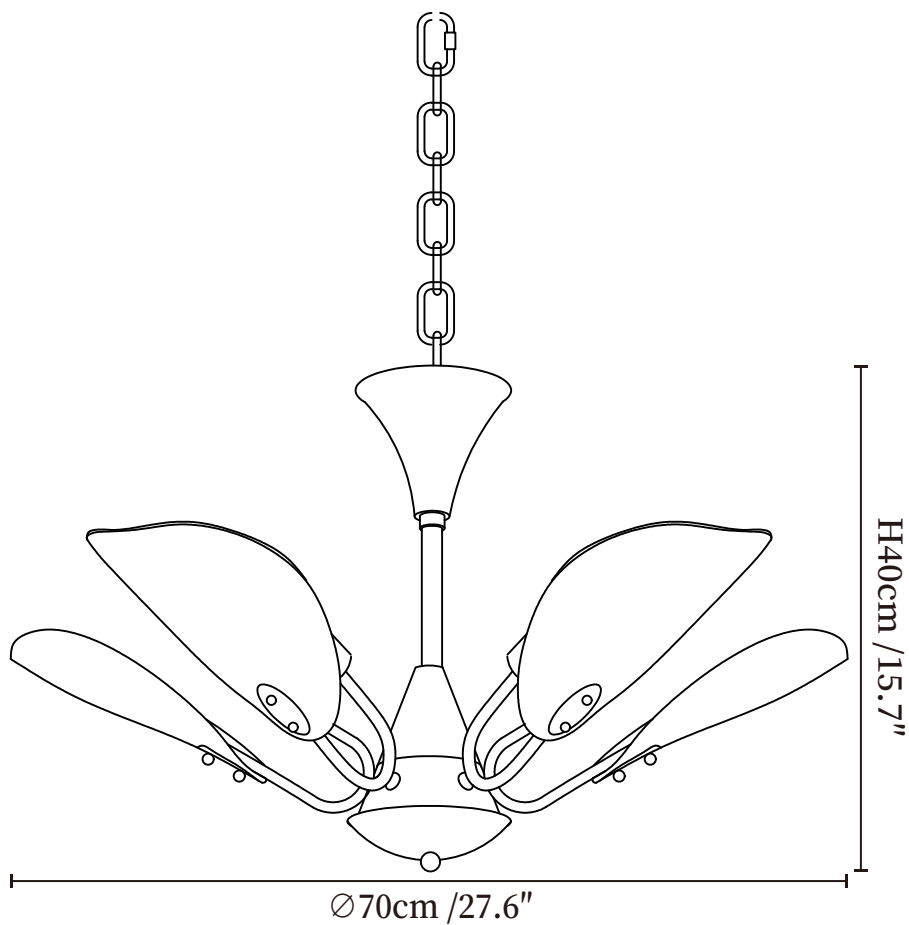

SPECIFICATION SHEET

SPECIFICATION DETAILS

*For custom options, consult factory for details

Fixture Dimensions	$\text{Ø} 22.8'' \times \text{H} 15.7''$
Light source	E26 or E27 (bulb not included)
Wattage	MAX 40W incandescent bulb or LED equivalent.
Voltage	AC 110-240V
Mounting	Hardwired.
Dimming	Compatible with dimmable bulbs (bulb not included)
Control method	Compatible with common wall switches(not included)
Finishes	Gold.
Shade Details	White.
Material	Metal, Ceramics.
Hanging Length	Chain lengths range between 11.8", the length can be specified according to needs

SPECIFICATION SHEET

SPECIFICATION DETAILS

*For custom options, consult factory for details

Fixture Dimensions	Ø 27.6" x H 15.7"
Light source	E26 or E27 (bulb not included)
Wattage	MAX 40W incandescent bulb or LED equivalent.
Voltage	AC 110-240V
Mounting	Hardwired.
Dimming	Compatible with dimmable bulbs (bulb not included)
Control method	Compatible with common wall switches(not included)
Finishes	Gold.
Shade Details	White.
Material	Metal, Ceramics.
Hanging Length	Chain lengths range between 11.8", the length can be specified according to needs