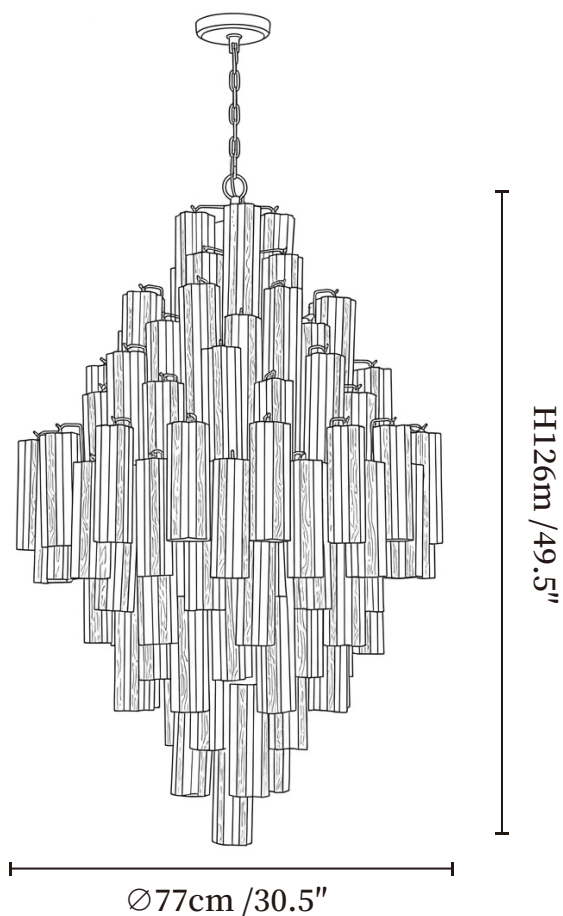

SPECIFICATION SHEET

SPECIFICATION DETAILS

*For custom options, consult factory for details

Fixture Dimensions	Ø 30.5" x H 49.5"
Light source	E12 or E14(bulb not included)
Wattage	MAX 15W incandescent bulb or LED equivalent.
Voltage	AC 110-240V
Mounting	Hardwired.
Dimming	Compatible with dimmable bulbs (bulb not included)
Control method	Compatible with common wall switches(not included)
Finishes	Gold
Shade Details	Amber, Clear, Grey, White, Pink.
Material	Metal, Glass
Hanging Length	Chain lengths range between 39.4", the length can be specified according to needs
