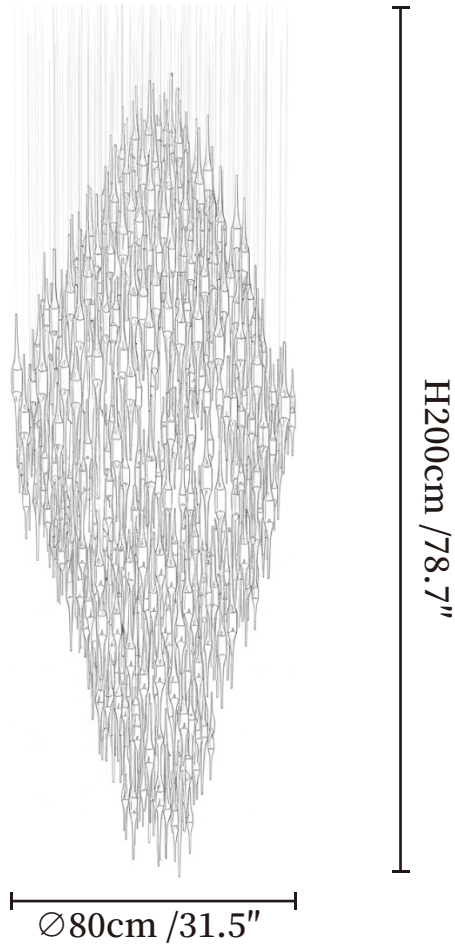

SPECIFICATION DETAILS

*For custom options, consult factory for details

Fixture Dimensions	Ø 23.6" x H 78.7"
Light source	Integrated LED
Wattage	~ 5W
Voltage	AC 110-240V
Dimming	Not supported
CRI(Ra)	90+ CRI
Mounting	Hardwired.
LED Rated Life	30000 hours
Color Temperature	Warm Light (3000K), Neutral Light (4000K), Cool Light (6000K)
Control method	Compatible with common wall switches (not included)
Finishes	Amber.
Shadow Details	Amber.
Material	Metal, Glass.
Wire Length	The standard length of the cord is 59" (150 cm), the length is adjustable.

SPECIFICATION DETAILS

*For custom options, consult factory for details

Fixture Dimmensions	$\varnothing 31.5'' \times H 78.7''$
Light source	Integrated LED
Wattage	~ 5W
Voltage	AC 110-240V
Dimming	Not supported
CRI(Ra)	90+ CRI
Mounting	Hardwired.
LED Rated Life	30000 hours
Color Temperature	Warm Light (3000K), Neutral Light (4000K), Cool Light (6000K)
Control method	Compatible with common wall switches (not included)
Finishes	Amber.
Shadow Details	Amber.
Material	Metal, Glass.
Wire Length	The standard length of the cord is 59" (150 cm), the length is adjustable.

SPECIFICATION DETAILS

*For custom options, consult factory for details

Fixture Dimensions	Ø 39.4" x H 78.7"
Light source	Integrated LED
Wattage	~ 5W
Voltage	AC 110-240V
Dimming	Not supported
CRI(Ra)	90+ CRI
Mounting	Hardwired.
LED Rated Life	30000 hours
Color Temperature	Warm Light (3000K), Neutral Light (4000K), Cool Light (6000K)
Control method	Compatible with common wall switches(not included)
Finishes	Amber.
Shadow Details	Amber.
Material	Metal, Glass.
Wire Length	The standard length of the cord is 59" (150 cm), the length is adjustable.