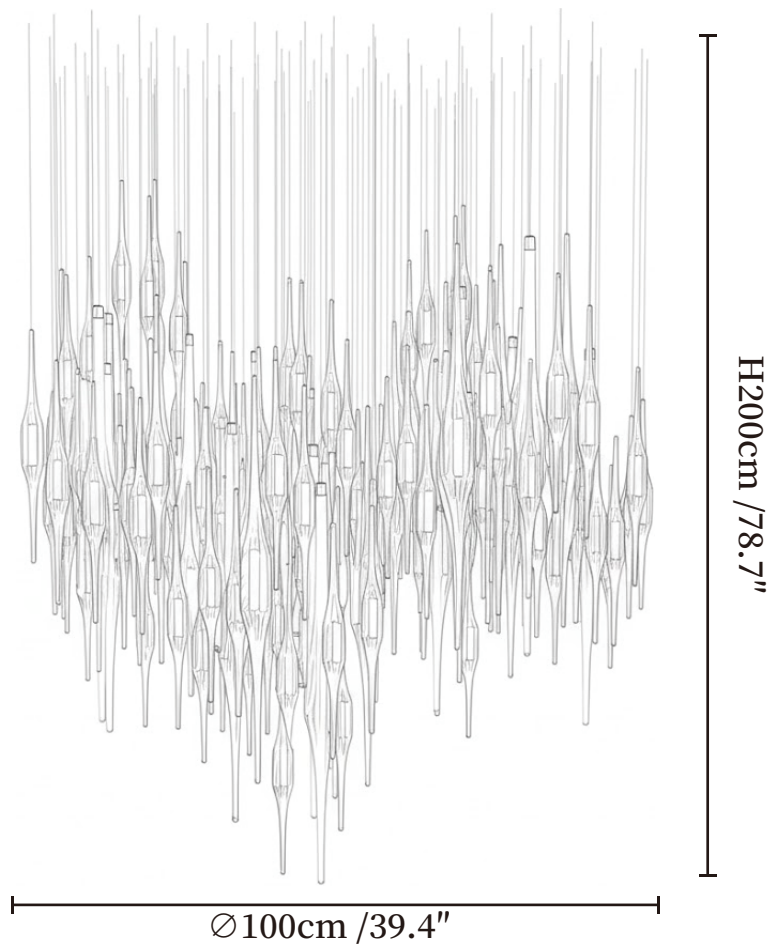

SPECIFICATION DETAILS

*For custom options, consult factory for details

Fixture Dimensions	Ø 23.6" x H 78.7"
Light source	Integrated LED
Wattage	~ 5W
Voltage	AC 110-240V
Dimming	Not supported
CRI(Ra)	90+ CRI
Mounting	Hardwired.
LED Rated Life	30000 hours
Color Temperature	Warm Light (3000K), Neutral Light (4000K), Cool Light (6000K)
Control method	Compatible with common wall switches (not included)
Finishes	Amber.
Shadow Details	Amber.
Material	Metal, Glass.
Wire Length	The standard length of the cord is 59" (150 cm), the length is adjustable.

SPECIFICATION DETAILS

*For custom options, consult factory for details

Fixture Dimensions	Ø 39.4" x H 78.7"
Light source	Integrated LED
Wattage	~ 5W
Voltage	AC 110-240V
Dimming	Not supported
CRI(Ra)	90+ CRI
Mounting	Hardwired.
LED Rated Life	30000 hours
Color Temperature	Warm Light (3000K), Neutral Light (4000K), Cool Light (6000K)
Control method	Compatible with common wall switches(not included)
Finishes	Amber.
Shadow Details	Amber.
Material	Metal, Glass.
Wire Length	The standard length of the cord is 59" (150 cm), the length is adjustable.

SPECIFICATION DETAILS

*For custom options, consult factory for details

Fixture Dimensions	Ø 47.2" x H 78.7"
Light source	Integrated LED
Wattage	~ 5W
Voltage	AC 110-240V
Dimming	Not supported
CRI(Ra)	90+ CRI
Mounting	Hardwired.
LED Rated Life	30000 hours
Color Temperature	Warm Light (3000K), Neutral Light (4000K), Cool Light (6000K)
Control method	Compatible with common wall switches(not included)
Finishes	Amber.
Shadow Details	Amber.
Material	Metal, Glass.
Wire Length	The standard length of the cord is 59" (150 cm), the length is adjustable.