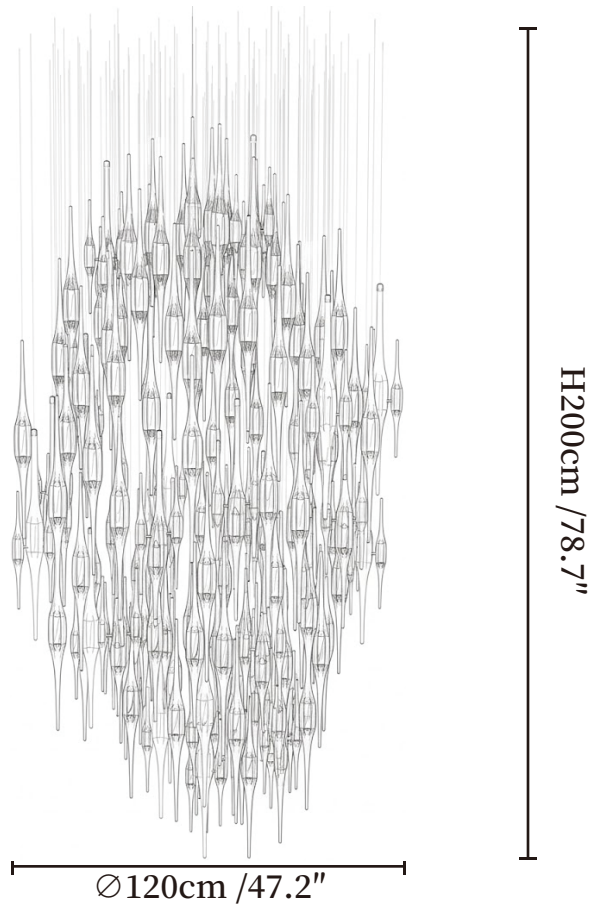

SPECIFICATION DETAILS

*For custom options, consult factory for details

Fixture Dimensions	Ø 23.6" x H 78.7"
Light source	Integrated LED
Wattage	~ 5W
Voltage	AC 110-240V
Dimming	Not supported
CRI(Ra)	90+ CRI
Mounting	Hardwired.
LED Rated Life	30000 hours
Color Temperature	Warm Light (3000K), Neutral Light (4000K), Cool Light (6000K)
Control method	Compatible with common wall switches (not included)
Finishes	Amber.
Shadow Details	Amber.
Material	Metal, Glass.
Wire Length	The standard length of the cord is 59" (150 cm), the length is adjustable.

SPECIFICATION DETAILS

*For custom options, consult factory for details

Fixture Dimmensions	$\varnothing 31.5'' \times H 78.7''$
Light source	Integrated LED
Wattage	~ 5W
Voltage	AC 110-240V
Dimming	Not supported
CRI(Ra)	90+ CRI
Mounting	Hardwired.
LED Rated Life	30000 hours
Color Temperature	Warm Light (3000K), Neutral Light (4000K), Cool Light (6000K)
Control method	Compatible with common wall switches (not included)
Finishes	Amber.
Shadow Details	Amber.
Material	Metal, Glass.
Wire Length	The standard length of the cord is 59" (150 cm), the length is adjustable.

SPECIFICATION DETAILS

*For custom options, consult factory for details

Fixture Dimensions	Ø 39.4" x H 78.7"
Light source	Integrated LED
Wattage	~ 5W
Voltage	AC 110-240V
Dimming	Not supported
CRI(Ra)	90+ CRI
Mounting	Hardwired.
LED Rated Life	30000 hours
Color Temperature	Warm Light (3000K), Neutral Light (4000K), Cool Light (6000K)
Control method	Compatible with common wall switches(not included)
Finishes	Amber.
Shadow Details	Amber.
Material	Metal, Glass.
Wire Length	The standard length of the cord is 59" (150 cm), the length is adjustable.