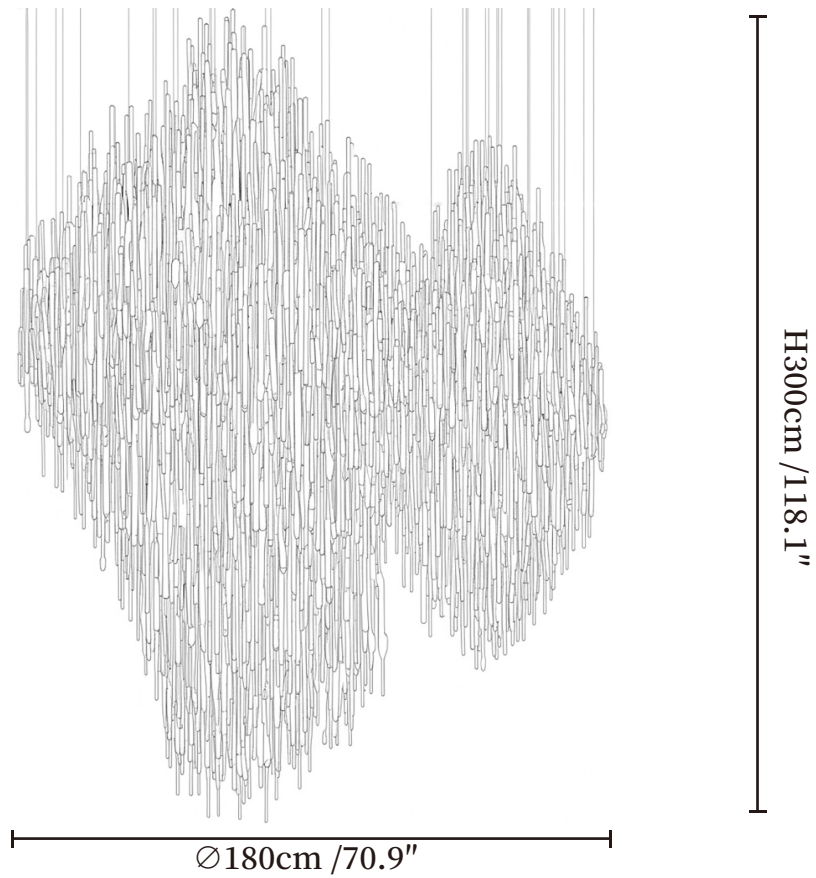

SPECIFICATION DETAILS

*For custom options, consult factory for details

Fixture Dimensions	Ø 23.6" x H 78.7"
Light source	Integrated LED
Wattage	~ 5W
Voltage	AC 110-240V
Dimming	Not supported
CRI(Ra)	90+ CRI
Mounting	Hardwired.
LED Rated Life	30000 hours
Color Temperature	Warm Light (3000K), Neutral Light (4000K), Cool Light (6000K)
Control method	Compatible with common wall switches (not included)
Finishes	Amber.
Shadow Details	Amber.
Material	Metal, Glass.
Wire Length	The standard length of the cord is 59" (150 cm), the length is adjustable.

SPECIFICATION DETAILS

*For custom options, consult factory for details

Fixture Dimensions	Ø 39.4" x H 78.7"
Light source	Integrated LED
Wattage	~ 5W
Voltage	AC 110-240V
Dimming	Not supported
CRI(Ra)	90+ CRI
Mounting	Hardwired.
LED Rated Life	30000 hours
Color Temperature	Warm Light (3000K), Neutral Light (4000K), Cool Light (6000K)
Control method	Compatible with common wall switches(not included)
Finishes	Amber.
Shadow Details	Amber.
Material	Metal, Glass.
Wire Length	The standard length of the cord is 59" (150 cm), the length is adjustable.

SPECIFICATION DETAILS

*For custom options, consult factory for details

Fixture Dimensions	Ø 47.2" x H 78.7"
Light source	Integrated LED
Wattage	~ 5W
Voltage	AC 110-240V
Dimming	Not supported
CRI(Ra)	90+ CRI
Mounting	Hardwired.
LED Rated Life	30000 hours
Color Temperature	Warm Light (3000K), Neutral Light (4000K), Cool Light (6000K)
Control method	Compatible with common wall switches(not included)
Finishes	Amber.
Shadow Details	Amber.
Material	Metal, Glass.
Wire Length	The standard length of the cord is 59" (150 cm), the length is adjustable.