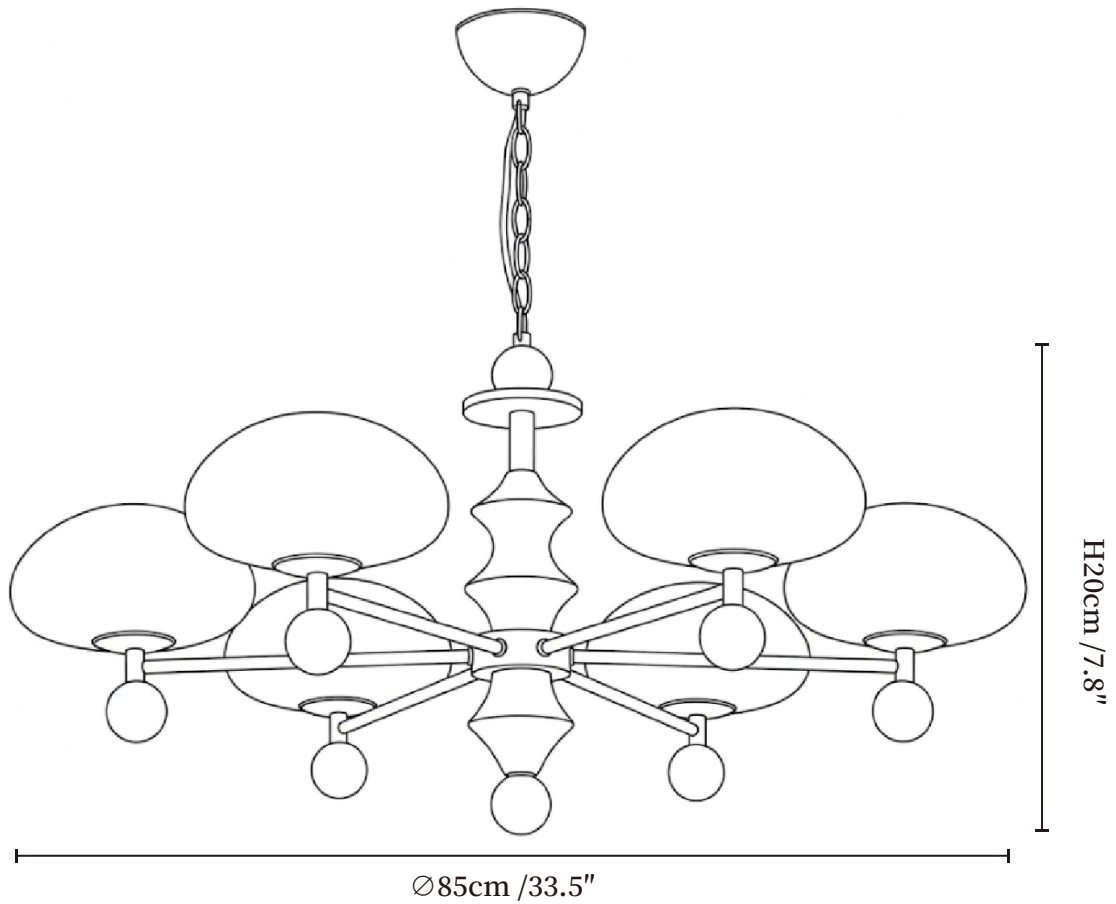

SPECIFICATION SHEET

SPECIFICATION DETAILS

*For custom options, consult factory for details

| | |
|---------------------------|---|
| Fixture Dimensions | Ø 23.6" x H 7.9" |
| Light source | Integrated LED |
| Wattage | ~ 36W |
| Voltage | AC 110-240V |
| Dimming | Not supported |
| CRI(Ra) | 90+ CRI |
| Mounting | Hardwired. |
| LED Rated Life | 30000 hours |
| Color Temperature | Warm Light (3000K), Neutral Light (4000K), Cool Light (6000K) |
| Control method | Compatible with common wall switches(not included) |
| Finishes | Gold, Chrome. |
| Shadow Details | Nickel, Walnut color. |
| Material | White. |
| Rod Length | Suspension rod is 19.7", and can be spliced as needed. |

SPECIFICATION SHEET

SPECIFICATION DETAILS

*For custom options, consult factory for details

| | |
|---------------------------|---|
| Fixture Dimensions | $\text{Ø} 33.5'' \times \text{H} 7.9''$ |
| Light source | Integrated LED |
| Wattage | ~ 72W |
| Voltage | AC 110-240V |
| Dimming | Not supported |
| CRI(Ra) | 90+ CRI |
| Mounting | Hardwired. |
| LED Rated Life | 30000 hours |
| Color Temperature | Warm Light (3000K), Neutral Light (4000K), Cool Light (6000K) |
| Control method | Compatible with common wall switches (not included) |
| Finishes | Gold, Chrome. |
| Shadow Details | Nickel, Walnut color. |
| Material | White. |
| Rod Length | Suspension rod is 19.7", and can be spliced as needed. |