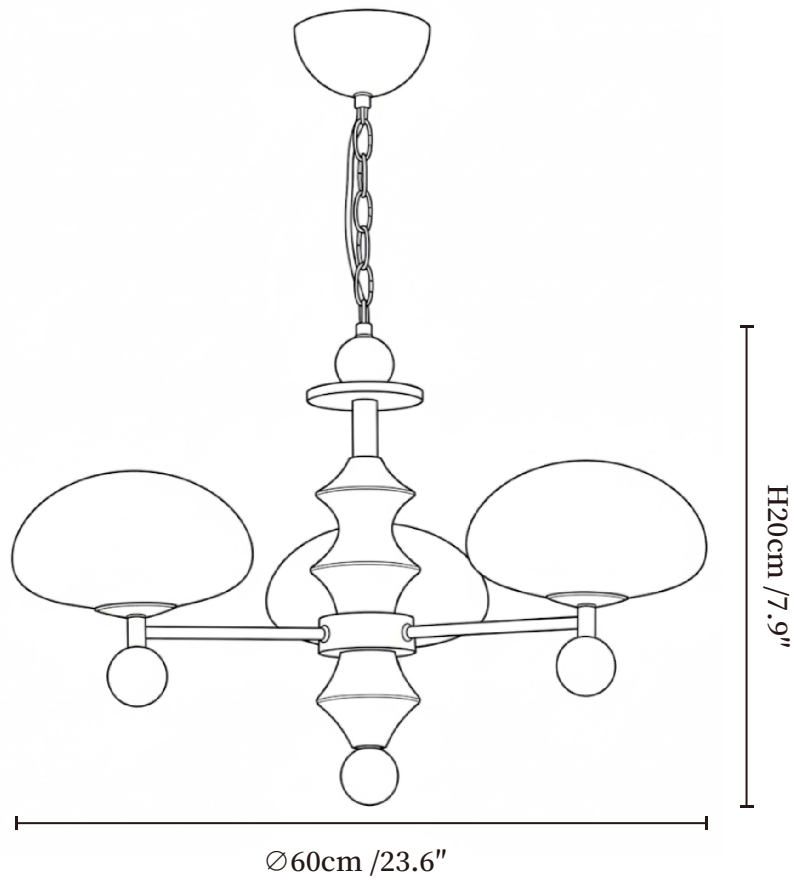

SPECIFICATION SHEET

SPECIFICATION DETAILS

*For custom options, consult factory for details

| | |
|---------------------------|---|
| Fixture Dimensions | Ø 23.6" x H 7.9" |
| Light source | Integrated LED |
| Wattage | ~ 36W |
| Voltage | AC 110-240V |
| Dimming | Not supported |
| CRI(Ra) | 90+ CRI |
| Mounting | Hardwired. |
| LED Rated Life | 30000 hours |
| Color Temperature | Warm Light (3000K), Neutral Light (4000K), Cool Light (6000K) |
| Control method | Compatible with common wall switches(not included) |
| Finishes | Gold, Chrome. |
| Shadow Details | Nickel, Walnut color. |
| Material | White. |
| Rod Length | Suspension rod is 19.7", and can be spliced as needed. |

SPECIFICATION SHEET

SPECIFICATION DETAILS

*For custom options, consult factory for details

| | |
|---------------------------|---|
| Fixture Dimensions | $\text{Ø} 33.5'' \times \text{H} 7.9''$ |
| Light source | Integrated LED |
| Wattage | ~ 72W |
| Voltage | AC 110-240V |
| Dimming | Not supported |
| CRI(Ra) | 90+ CRI |
| Mounting | Hardwired. |
| LED Rated Life | 30000 hours |
| Color Temperature | Warm Light (3000K), Neutral Light (4000K), Cool Light (6000K) |
| Control method | Compatible with common wall switches (not included) |
| Finishes | Gold, Chrome. |
| Shadow Details | Nickel, Walnut color. |
| Material | White. |
| Rod Length | Suspension rod is 19.7", and can be spliced as needed. |