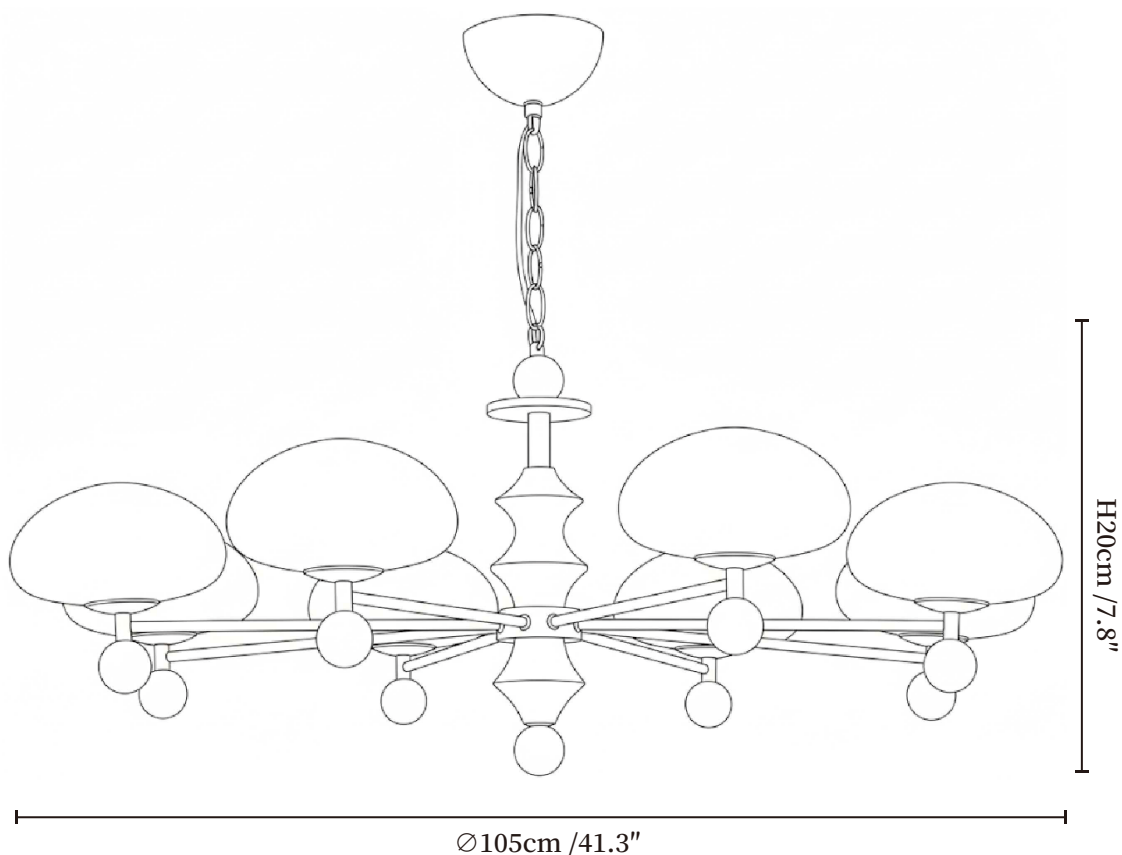

SPECIFICATION SHEET

SPECIFICATION DETAILS

*For custom options, consult factory for details

Fixture Dimensions	$\text{Ø} 41.3'' \times \text{H} 7.9''$
Light source	Integrated LED
Wattage	~ 96W
Voltage	AC 110-240V
Dimming	Not supported
CRI(Ra)	90+ CRI
Mounting	Hardwired.
LED Rated Life	30000 hours
Color Temperature	Warm Light (3000K), Neutral Light (4000K), Cool Light (6000K)
Control method	Compatible with common wall switches(not included)
Finishes	Gold, Chrome.
Shadow Details	Nickel, Walnut color.
Material	White.
Rod Length	Suspension rod is 19.7", and can be spliced as needed.