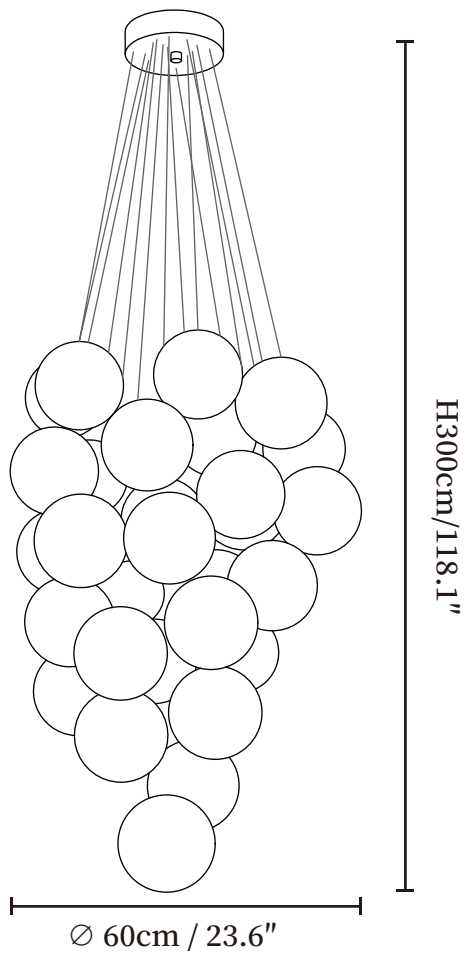

SPECIFICATION SHEET

SPECIFICATION DETAILS

*For custom options, consult factory for details

Fixture Dimensions	Ø 23.6" x H 118.1"
Light source	Integrated LED
Wattage	Total power ~24 watts
Voltage	AC 110-240V
Dimming	Not supported
CRI(Ra)	90+CRI
Mounting	Hardwired.
LED Rated Life	50000 hours
Color Temperature	Warm Light (3000K), Neutral Light (4000K), Cool Light (6000K)
Control method	Compatible with common wall switches (not included)
Finishes	Gold.
Shade Details	White.
Material	Metal, Alabaster.
Wire Length	The standard length of the cord is 59" (150 cm), the length is adjustable.