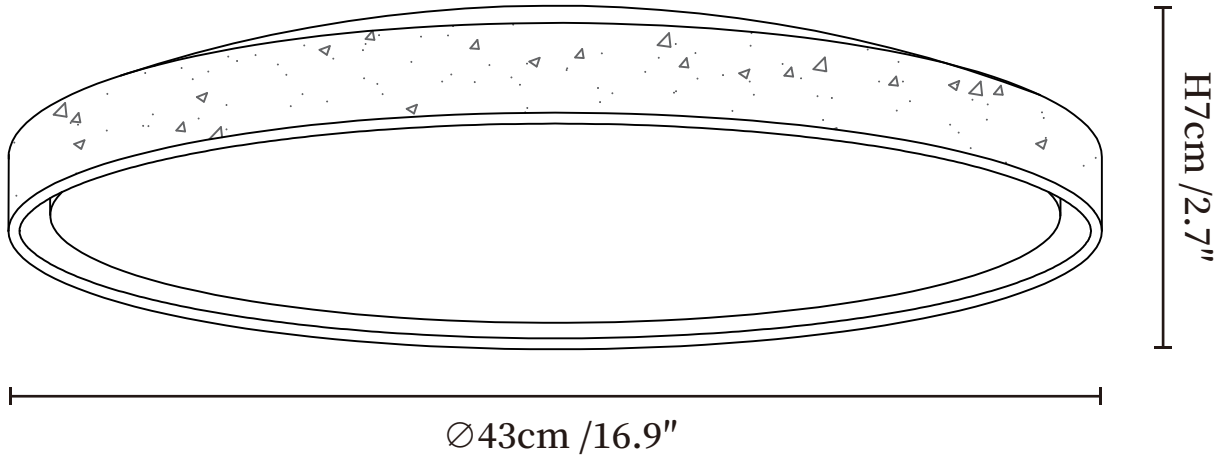

SPECIFICATION SHEET

SPECIFICATION DETAILS

*For custom options, consult factory for details

Fixture Dimensions	Ø 12.6" x H 2.7"
Light source	Integrated LED
Wattage	~18W
Voltage	AC 110-240V
Dimming	Not supported
CRI(Ra)	90+CRI
Mounting	Hardwired.
LED Rated Life	30000 hours
Color Temperature	Warm Light (3000K), Neutral Light (4000K), Cool Light (6000K)
Control method	Compatible with common wall switches(not included)
Finishes	Yellow Travertine, Wood Color, Walnut Color.
Shade Details	White.
Material	Yellow Travertine, Acrylic, Wood.

SPECIFICATION SHEET

SPECIFICATION DETAILS

*For custom options, consult factory for details

Fixture Dimensions	Ø 16.9" x H 2.7"
Light source	Integrated LED
Wattage	~36W
Voltage	AC 110-240V
Dimming	Not supported
CRI(Ra)	90+CRI
Mounting	Hardwired.
LED Rated Life	30000 hours
Color Temperature	Warm Light (3000K), Neutral Light (4000K), Cool Light (6000K)
Control method	Compatible with common wall switches(not included)
Finishes	Yellow Travertine, Wood Color, Walnut Color.
Shade Details	White.
Material	Yellow Travertine, Acrylic, Wood.

SPECIFICATION SHEET

SPECIFICATION DETAILS

*For custom options, consult factory for details

Fixture Dimensions	Ø 21.7" x H 2.7"
Light source	Integrated LED
Wattage	~48W
Voltage	AC 110-240V
Dimming	Not supported
CRI(Ra)	90+CRI
Mounting	Hardwired.
LED Rated Life	30000 hours
Color Temperature	Warm Light (3000K), Neutral Light (4000K), Cool Light (6000K)
Control method	Compatible with common wall switches(not included)
Finishes	Yellow Travertine, Wood Color, Walnut Color.
Shade Details	White.
Material	Yellow Travertine, Acrylic, Wood.