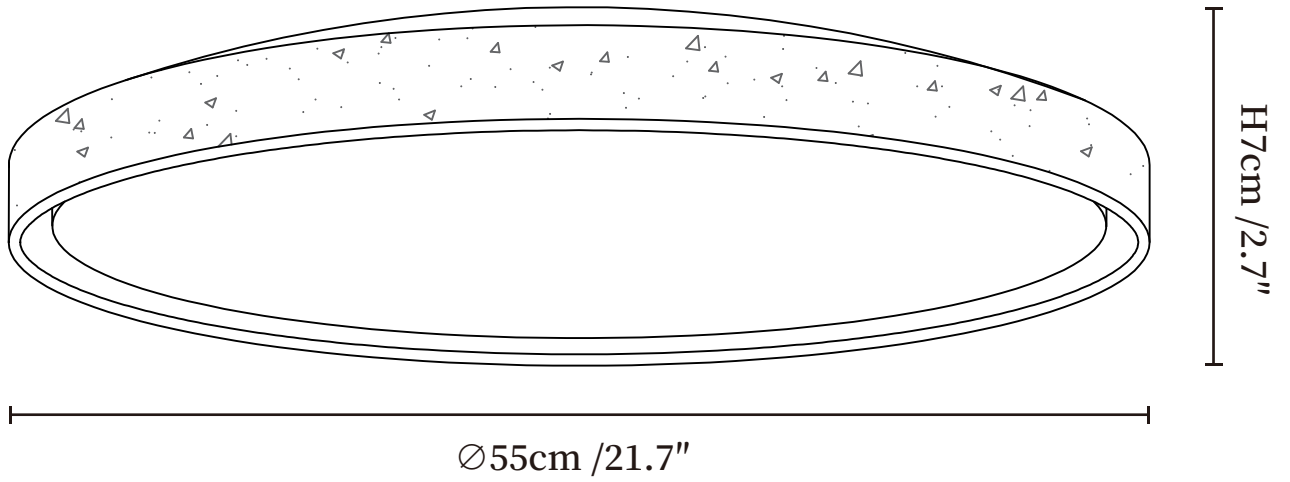

SPECIFICATION SHEET

SPECIFICATION DETAILS

*For custom options, consult factory for details

Fixture Dimensions	Ø 12.6" x H 2.7"
Light source	Integrated LED
Wattage	~18W
Voltage	AC 110-240V
Dimming	Not supported
CRI(Ra)	90+CRI
Mounting	Hardwired.
LED Rated Life	30000 hours
Color Temperature	Warm Light (3000K), Neutral Light (4000K), Cool Light (6000K)
Control method	Compatible with common wall switches(not included)
Finishes	Yellow Travertine, Wood Color, Walnut Color.
Shade Details	White.
Material	Yellow Travertine, Acrylic, Wood.

SPECIFICATION SHEET

SPECIFICATION DETAILS

*For custom options, consult factory for details

Fixture Dimensions	Ø 16.9" x H 2.7"
Light source	Integrated LED
Wattage	~36W
Voltage	AC 110-240V
Dimming	Not supported
CRI(Ra)	90+CRI
Mounting	Hardwired.
LED Rated Life	30000 hours
Color Temperature	Warm Light (3000K), Neutral Light (4000K), Cool Light (6000K)
Control method	Compatible with common wall switches(not included)
Finishes	Yellow Travertine, Wood Color, Walnut Color.
Shade Details	White.
Material	Yellow Travertine, Acrylic, Wood.

SPECIFICATION SHEET

SPECIFICATION DETAILS

*For custom options, consult factory for details

Fixture Dimensions	Ø 21.7" x H 2.7"
Light source	Integrated LED
Wattage	~48W
Voltage	AC 110-240V
Dimming	Not supported
CRI(Ra)	90+CRI
Mounting	Hardwired.
LED Rated Life	30000 hours
Color Temperature	Warm Light (3000K), Neutral Light (4000K), Cool Light (6000K)
Control method	Compatible with common wall switches(not included)
Finishes	Yellow Travertine, Wood Color, Walnut Color.
Shade Details	White.
Material	Yellow Travertine, Acrylic, Wood.