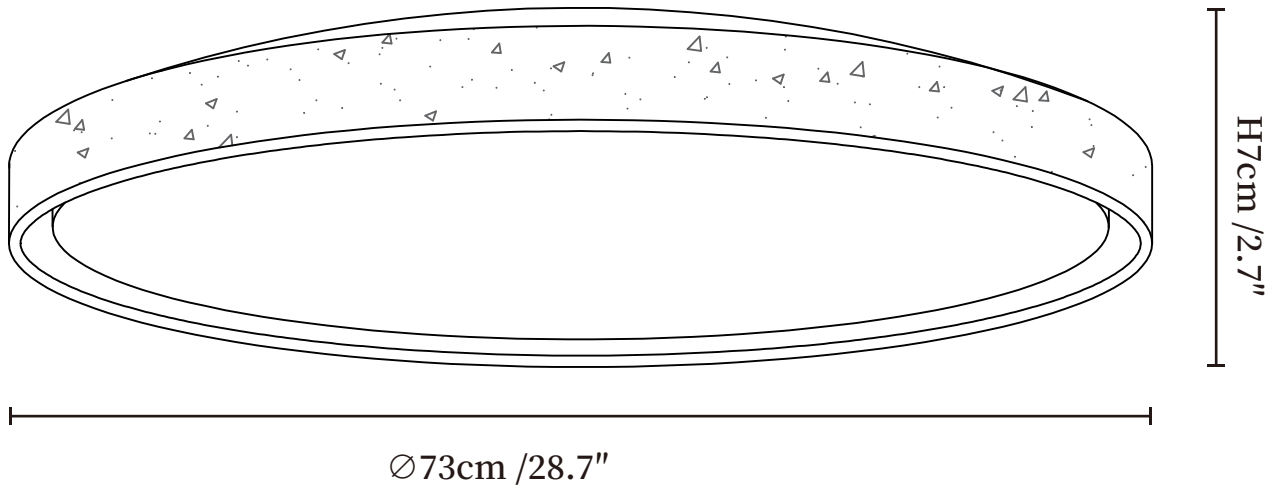

SPECIFICATION SHEET

SPECIFICATION DETAILS

*For custom options, consult factory for details

Fixture Dimensions	Ø 16.9" x H 2.7"
Light source	Integrated LED
Wattage	~36W
Voltage	AC 110-240V
Dimming	Not supported
CRI(Ra)	90+CRI
Mounting	Hardwired.
LED Rated Life	30000 hours
Color Temperature	Warm Light (3000K), Neutral Light (4000K), Cool Light (6000K)
Control method	Compatible with common wall switches(not included)
Finishes	Yellow Travertine, Wood Color, Walnut Color.
Shade Details	White.
Material	Yellow Travertine, Acrylic, Wood.

SPECIFICATION SHEET

SPECIFICATION DETAILS

*For custom options, consult factory for details

Fixture Dimensions	Ø 21.7" x H 2.7"
Light source	Integrated LED
Wattage	~48W
Voltage	AC 110-240V
Dimming	Not supported
CRI(Ra)	90+CRI
Mounting	Hardwired.
LED Rated Life	30000 hours
Color Temperature	Warm Light (3000K), Neutral Light (4000K), Cool Light (6000K)
Control method	Compatible with common wall switches(not included)
Finishes	Yellow Travertine, Wood Color, Walnut Color.
Shade Details	White.
Material	Yellow Travertine, Acrylic, Wood.

SPECIFICATION SHEET

SPECIFICATION DETAILS

*For custom options, consult factory for details

Fixture Dimensions	Ø 28.7" x H 2.7"
Light source	Integrated LED
Wattage	~96W
Voltage	AC 110-240V
Dimming	Not supported
CRI(Ra)	90+CRI
Mounting	Hardwired.
LED Rated Life	30000 hours
Color Temperature	Warm Light (3000K), Neutral Light (4000K), Cool Light (6000K)
Control method	Compatible with common wall switches (not included)
Finishes	Yellow Travertine, Wood Color, Walnut Color.
Shade Details	White.
Material	Yellow Travertine, Acrylic, Wood.