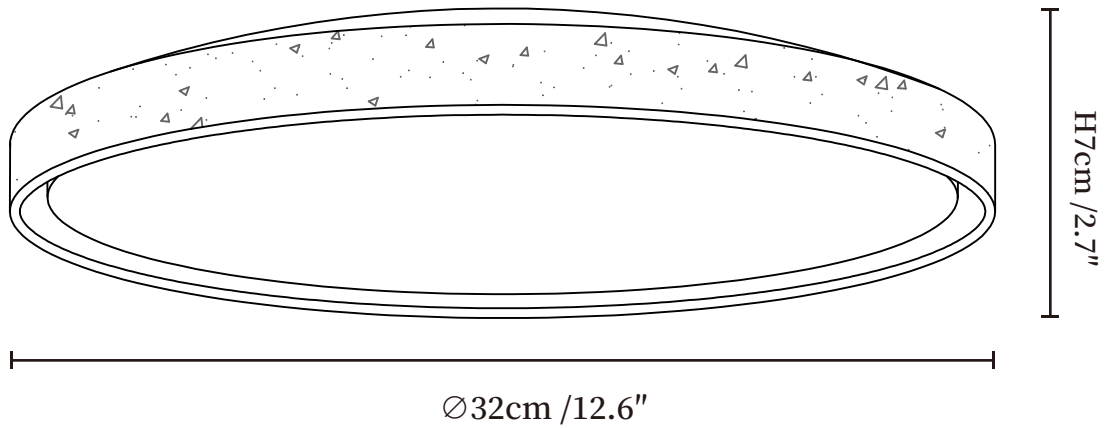

SPECIFICATION SHEET

SPECIFICATION DETAILS

*For custom options, consult factory for details

Fixture Dimensions	Ø 12.6" x H 2.7"
Light source	Integrated LED
Wattage	~18W
Voltage	AC 110-240V
Dimming	Not supported
CRI(Ra)	90+CRI
Mounting	Hardwired.
LED Rated Life	30000 hours
Color Temperature	Warm Light (3000K), Neutral Light (4000K), Cool Light (6000K)
Control method	Compatible with common wall switches(not included)
Finishes	Yellow Travertine, Wood Color, Walnut Color.
Shade Details	White.
Material	Yellow Travertine, Acrylic, Wood.

SPECIFICATION SHEET

SPECIFICATION DETAILS

*For custom options, consult factory for details

Fixture Dimensions	Ø 16.9" x H 2.7"
Light source	Integrated LED
Wattage	~36W
Voltage	AC 110-240V
Dimming	Not supported
CRI(Ra)	90+CRI
Mounting	Hardwired.
LED Rated Life	30000 hours
Color Temperature	Warm Light (3000K), Neutral Light (4000K), Cool Light (6000K)
Control method	Compatible with common wall switches(not included)
Finishes	Yellow Travertine, Wood Color, Walnut Color.
Shade Details	White.
Material	Yellow Travertine, Acrylic, Wood.

SPECIFICATION SHEET

SPECIFICATION DETAILS

*For custom options, consult factory for details

Fixture Dimensions	Ø 21.7" x H 2.7"
Light source	Integrated LED
Wattage	~48W
Voltage	AC 110-240V
Dimming	Not supported
CRI(Ra)	90+CRI
Mounting	Hardwired.
LED Rated Life	30000 hours
Color Temperature	Warm Light (3000K), Neutral Light (4000K), Cool Light (6000K)
Control method	Compatible with common wall switches(not included)
Finishes	Yellow Travertine, Wood Color, Walnut Color.
Shade Details	White.
Material	Yellow Travertine, Acrylic, Wood.