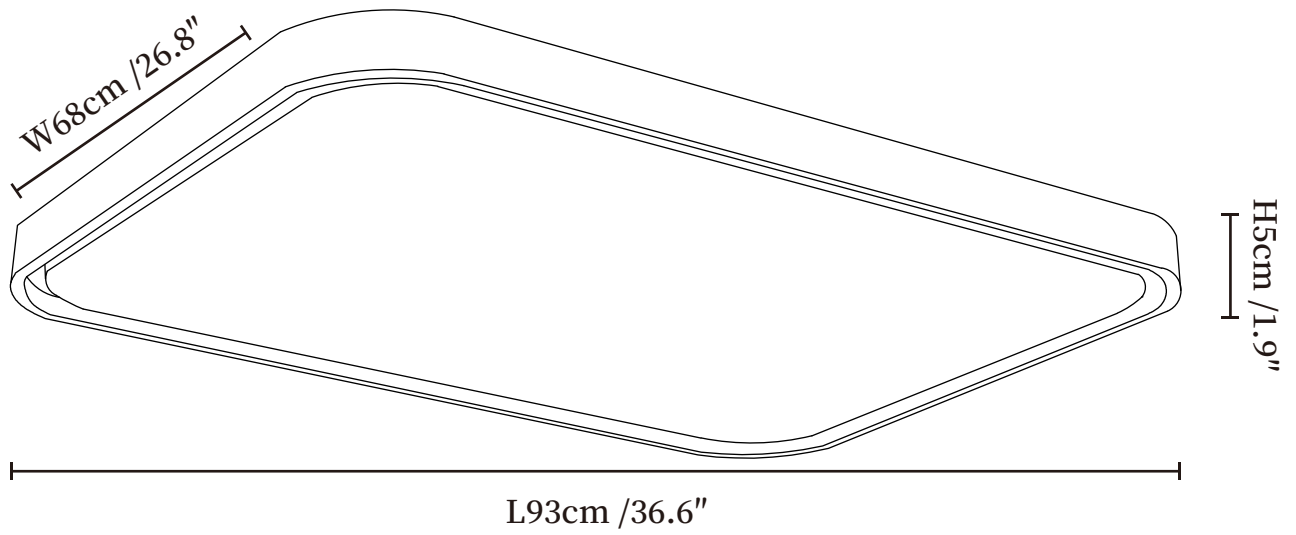

SPECIFICATION SHEET

SPECIFICATION DETAILS

*For custom options, consult factory for details

Fixture Dimensions	L 36.6" x W 26.8" x H 1.9"
Light source	Integrated LED
Wattage	~15W
Voltage	AC 110-240V
Dimming	Not supported
CRI(Ra)	90+CRI
Mounting	Hardwired.
LED Rated Life	30000 hours
Color Temperature	Warm Light (3000K), Neutral Light (4000K), Cool Light (6000K)
Control method	Compatible with common wall switches (
Finishes	Yellow Travertine.
Shade Details	White.
Material	Yellow Travertine, Acrylic.