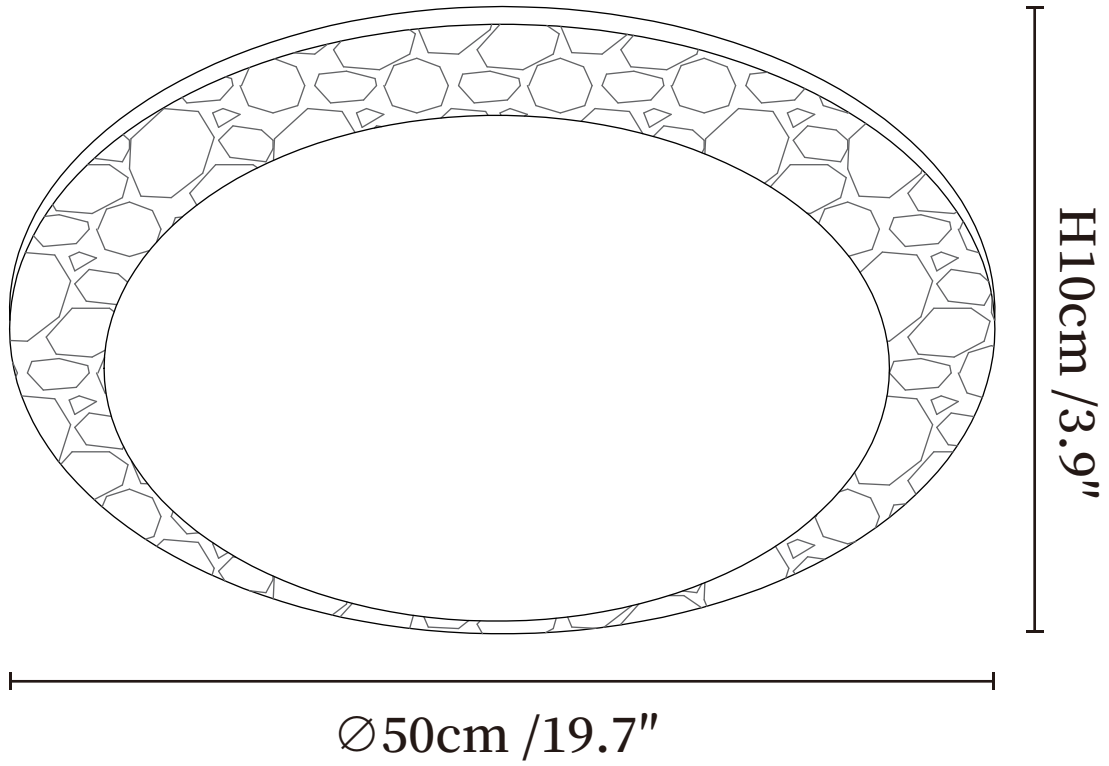

# SPECIFICATION SHEET

---

## SPECIFICATION DETAILS

\*For custom options, consult factory for details

<b>Fixture Dimensions</b>	$\varnothing 19.7'' \times H 3.9''$
<b>Light source</b>	Integrated LED
<b>Wattage</b>	~48W
<b>Voltage</b>	AC 110-240V
<b>Dimming</b>	Not supported
<b>CRI(Ra)</b>	90+CRI
<b>Mounting</b>	Hardwired.
<b>LED Rated Life</b>	30000 hours
<b>Color Temperature</b>	Warm Light (3000K), Neutral Light (4000K), Cool Light (6000K)
<b>Control method</b>	Compatible with common wall switches(not included)
<b>Finishes</b>	Yellow Travertine.
<b>Shade Details</b>	White.
<b>Material</b>	Yellow Travertine, Acrylic.